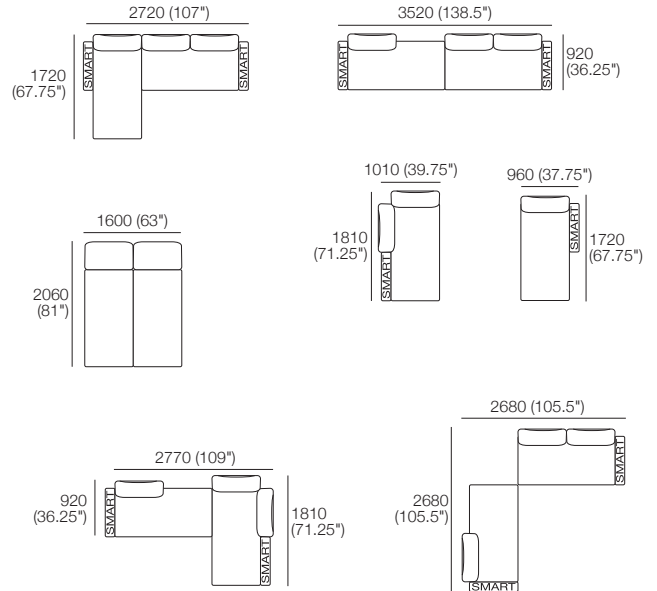

### Package: 1 Deluxe SMART AE

Components: 2x Rectangle, 3x Back, 2x Box Arm SMART.  
Configurations:

Effective August 2023. Magic Joiner M105. Bed Brackets sold separately. Seat Position: STD 920 (36.25"); Deep 1010 (39.75"). Tables available in selected timber finishes. Tables (RND) extend max. 350 (13.75") past platform (dimension not included). King Living has a policy of continuous improvement, changes to products and specifications may be made without prior notice. Images and drawings are representative of design only. Accessories not included.