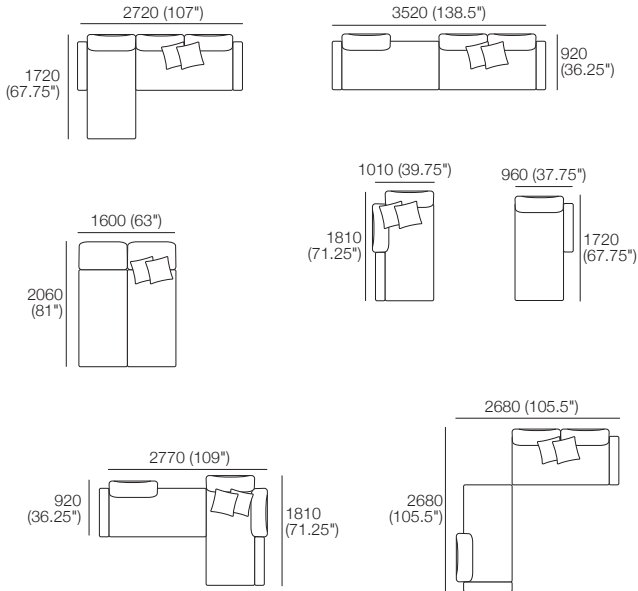

Delta Packages

1 Deluxe Plus

Package: 1 Deluxe Plus AE

Components: 2x Rectangle, 3x Back, 2x Box Arm.

Plus: 2x Magic Joiner Pair M105, 4x Bed Bracket, 2x Panama Cushion SQUARE.

Configurations: