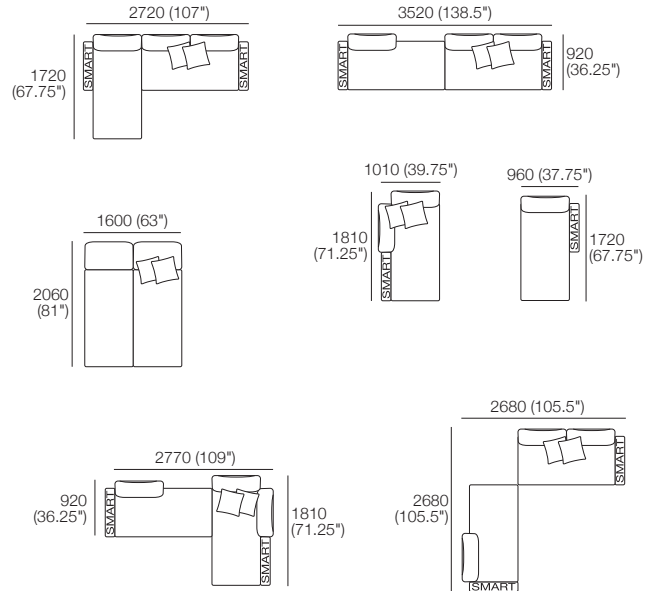

Package: 1 Deluxe Plus SMART AE

Components: 2x Rectangle, 3x Back, 2x Box Arm SMART.

Plus: 2x Magic Joiner Pair M105, 4x Bed Bracket, 2x Panama Cushion SQUARE.

Configurations: