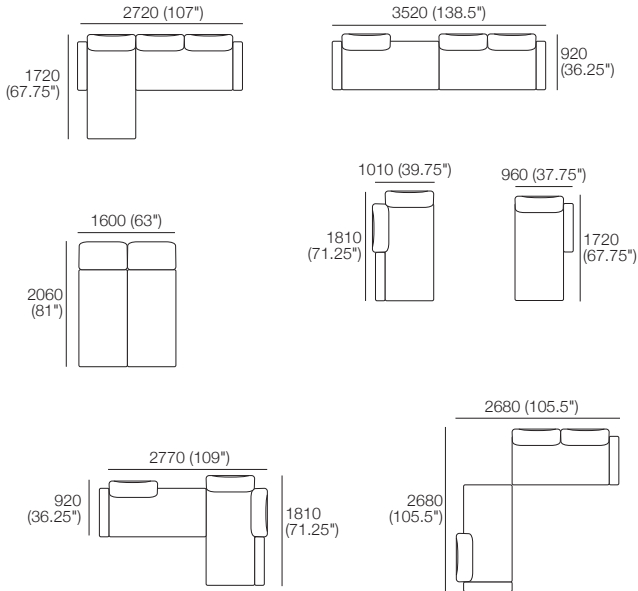

Delta Packages

1 Deluxe

Package: 1 Deluxe AE

Components: 2x Rectangle, 3x Back, 2x Box Arm.
Configurations: