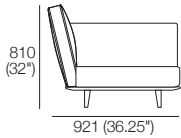

KING

DT20200035-V8

kingliving.com

Neo

Neo Sofas

2 Seater 1 Arm P1721 (LH or RH)
Side View

2 Seater 1 Arm P1721 (LH or RH)
Components: 1x P1721, 2x C781,
2x AB570, 1x AB470

3 Seater 1 Arm P2502 (LH or RH)
Side View

3 Seater 1 Arm P2502 (LH or RH)
Components: 1x P2502, 3x C781,
3x AB570, 1x AB470

2 Seater P1880
Side View

2 Seater P1880
Components: 1x P1880, 2x C781,
2x AB570, 2x AB470

2 Seater P1880
Side View

3 Seater P2661
Components: 1x P2661, 3x C781,
3x AB570, 2x AB470