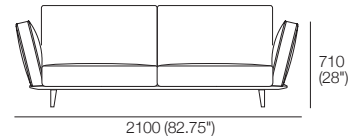

KING

DT20200035-V8

kingliving.com

Neo

Neo Sofas

2 Seater 1 Arm P1721 (LH or RH)
Side View

2 Seater 1 Arm P1721 (LH or RH)
Components: 1x P1721, 2x C781,
2x AB570, 1x AB470

3 Seater 1 Arm P2502 (LH or RH)
Side View

3 Seater 1 Arm P2502 (LH or RH)
Components: 1x P2502, 3x C781,
3x AB570, 1x AB470

2 Seater P1880
Side View

2 Seater P1880
Components: 1x P1880, 2x C781,
2x AB570, 2x AB470

2 Seater P1880
Side View

3 Seater P2661
Components: 1x P2661, 3x C781,
3x AB570, 2x AB470