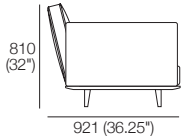

KING

DT20200035-V8

kingliving.com

Neo

Neo Sofas

2 Seater 1 Arm P1721 (LH or RH)
Side View

2 Seater 1 Arm P1721 (LH or RH)
Components: 1x P1721, 2x C781,
2x AB570, 1x AB470

3 Seater 1 Arm P2502 (LH or RH)
Side View

3 Seater 1 Arm P2502 (LH or RH)
Components: 1x P2502, 3x C781,
3x AB570, 1x AB470

2 Seater P1880
Side View

2 Seater P1880
Components: 1x P1880, 2x C781,
2x AB570, 2x AB470

2 Seater P1880
Side View

3 Seater P2661
Components: 1x P2661, 3x C781,
3x AB570, 2x AB470