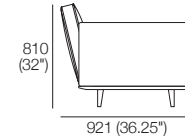

3 Seater 1 Arm P2502 (LH or RH)
Components: 1x P2502, 3x C781,
3x AB570, 1x AB470

2 Seater P1880
Side View

2 Seater P1880
Components: 1x P1880, 2x C781,
2x AB570, 2x AB470

2 Seater P1880
Side View

3 Seater P2661
Components: 1x P2661, 3x C781,
3x AB570, 2x AB470

AB405
Front View

AB470
Front View

AB570
Front View

Ottomans
Ottoman 781
D781 (30.75")

Ottoman 940
D622 (24.5")

Neo Packages

Package A4
1x P1880, 1x P1721, 2x C1562,
5x AB570, 2x AB405

Package B1
2x P2502, 1x C1562, 3x C781, 1x C781D,
1x AB405, 6x AB570