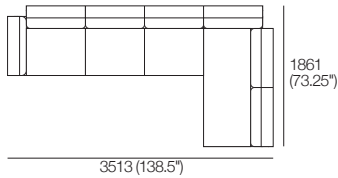

Package B7
1x P1721, 1x P2502, 3x C781,
1x C1562, 6x AB570, 1x AB405