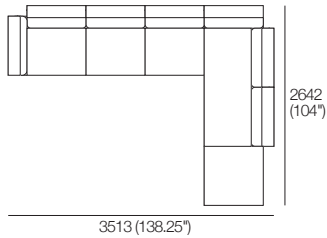

3 Seater 1 Arm P2502 (LH or RH)
Components: 1x P2502, 3x C781,
3x AB570, 1x AB470

2 Seater P1880
Side View

2 Seater P1880
Components: 1x P1880, 2x C781,
2x AB570, 2x AB470

2 Seater P1880
Side View

3 Seater P2661
Components: 1x P2661, 3x C781,
3x AB570, 2x AB470

AB405
Front View

AB470
Front View

AB570
Front View

Ottomans
Ottoman 781
D781 (30.75")

Ottoman 940
D622 (24.5")

Neo Packages

Package A4
1x P1880, 1x P1721, 2x C1562,
5x AB570, 2x AB405

Package B1
2x P2502, 1x C1562, 3x C781, 1x C781D,
1x AB405, 6x AB570