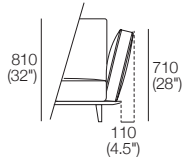

3 Seater 1 Arm P2502 (LH or RH)
Components: 1x P2502, 3x C781,
3x AB570, 1x AB470

2 Seater P1880
Side View

2 Seater P1880
Components: 1x P1880, 2x C781,
2x AB570, 2x AB470

2 Seater P1880
Side View

3 Seater P2661
Components: 1x P2661, 3x C781,
3x AB570, 2x AB470

AB405
Front View

AB470
Front View

AB570
Front View

Ottomans
Ottoman 781
D781 (30.75")

Ottoman 940
D622 (24.5")

Neo Packages

Package A4
1x P1880, 1x P1721, 2x C1562,
5x AB570, 2x AB405

Package B1
2x P2502, 1x C1562, 3x C781, 1x C781D,
1x AB405, 6x AB570