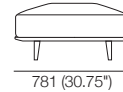

3 Seater 1 Arm P2502 (LH or RH)
Components: 1x P2502, 3x C781,
3x AB570, 1x AB470

2 Seater P1880
Side View

2 Seater P1880
Components: 1x P1880, 2x C781,
2x AB570, 2x AB470

2 Seater P1880
Side View

3 Seater P2661
Components: 1x P2661, 3x C781,
3x AB570, 2x AB470

AB405
Front View

AB470
Front View

AB570
Front View

Ottomans
Ottoman 781
D781 (30.75")

Ottoman 940
D622 (24.5")

Neo Packages

Package A4
1x P1880, 1x P1721, 2x C1562,
5x AB570, 2x AB405

Package B1
2x P2502, 1x C1562, 3x C781, 1x C781D,
1x AB405, 6x AB570