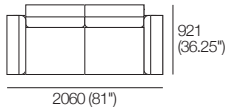

Package 2 Seater 405 Arms
1x P1880, 2x C781, 2x AB570,
2x AB405