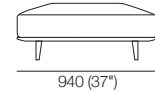

3 Seater 1 Arm P2502 (LH or RH)
Components: 1x P2502, 3x C781,
3x AB570, 1x AB470

2 Seater P1880
Side View

2 Seater P1880
Components: 1x P1880, 2x C781,
2x AB570, 2x AB470

2 Seater P1880
Side View

3 Seater P2661
Components: 1x P2661, 3x C781,
3x AB570, 2x AB470

AB405
Front View

AB470
Front View

AB570
Front View

Ottomans
Ottoman 781
D781 (30.75")

Ottoman 940
D622 (24.5")

Neo Packages

Package A4
1x P1880, 1x P1721, 2x C1562,
5x AB570, 2x AB405

Package B1
2x P2502, 1x C1562, 3x C781, 1x C781D,
1x AB405, 6x AB570