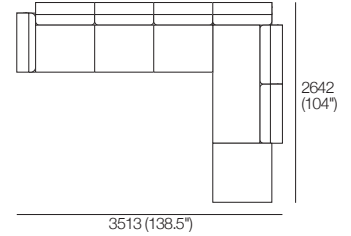

Package B7 plus Ottoman
1x P1721, 1x P2502, 3x C781, 1x C1562,
6x AB570, 1x AB405, 1x Ottoman 781