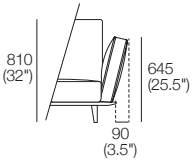

3 Seater 1 Arm P2502 (LH or RH)
Components: 1x P2502, 3x C781,
3x AB570, 1x AB470

2 Seater P1880
Side View

2 Seater P1880
Components: 1x P1880, 2x C781,
2x AB570, 2x AB470

2 Seater P1880
Side View

3 Seater P2661
Components: 1x P2661, 3x C781,
3x AB570, 2x AB470

AB405
Front View

AB470
Front View

AB570
Front View

Ottomans
Ottoman 781
D781 (30.75")

Ottoman 940
D622 (24.5")

Neo Packages

Package A4
1x P1880, 1x P1721, 2x C1562,
5x AB570, 2x AB405

Package B1
2x P2502, 1x C1562, 3x C781, 1x C781D,
1x AB405, 6x AB570