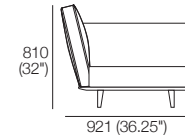

KING

DT20200035-V8

kingliving.com

Neo

Neo Sofas

2 Seater 1 Arm P1721 (LH or RH)
Side View

2 Seater 1 Arm P1721 (LH or RH)
Components: 1x P1721, 2x C781,
2x AB570, 1x AB470

3 Seater 1 Arm P2502 (LH or RH)
Side View

3 Seater 1 Arm P2502 (LH or RH)
Components: 1x P2502, 3x C781,
3x AB570, 1x AB470

2 Seater P1880
Side View

2 Seater P1880
Components: 1x P1880, 2x C781,
2x AB570, 2x AB470

2 Seater P1880
Side View

3 Seater P2661
Components: 1x P2661, 3x C781,
3x AB570, 2x AB470