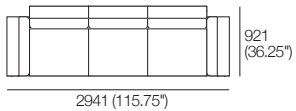

Package 2.5 Seater 405 Arms
1x P2038, 2x C860, 2x B570W,
2x AB405

Package 3 Seater Low Arms
1x P2661, 3x C781, 3x AB570,
2x AB405

Package B8
2x P1721, 2x C1562, 5x AB570,
1x AB405

3 Seater High Arms
1x P2661, 3x C781, 5x AB570