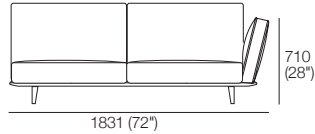

KING

DT20200035-V8

kingliving.com

Neo

Neo Sofas

2 Seater 1 Arm P1721 (LH or RH)
Side View

2 Seater 1 Arm P1721 (LH or RH)
Components: 1x P1721, 2x C781,
2x AB570, 1x AB470

3 Seater 1 Arm P2502 (LH or RH)
Side View

3 Seater 1 Arm P2502 (LH or RH)
Components: 1x P2502, 3x C781,
3x AB570, 1x AB470

2 Seater P1880
Side View

2 Seater P1880
Components: 1x P1880, 2x C781,
2x AB570, 2x AB470

2 Seater P1880
Side View

3 Seater P2661
Components: 1x P2661, 3x C781,
3x AB570, 2x AB470