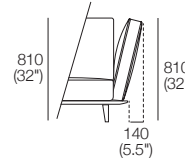

3 Seater 1 Arm P2502 (LH or RH)
Components: 1x P2502, 3x C781,
3x AB570, 1x AB470

2 Seater P1880
Side View

2 Seater P1880
Components: 1x P1880, 2x C781,
2x AB570, 2x AB470

2 Seater P1880
Side View

3 Seater P2661
Components: 1x P2661, 3x C781,
3x AB570, 2x AB470

AB405
Front View

AB470
Front View

AB570
Front View

Ottomans
Ottoman 781
D781 (30.75")

Ottoman 940
D622 (24.5")

Neo Packages

Package A4
1x P1880, 1x P1721, 2x C1562,
5x AB570, 2x AB405

Package B1
2x P2502, 1x C1562, 3x C781, 1x C781D,
1x AB405, 6x AB570