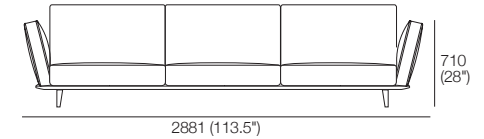

KING

DT20200035-V8

kingliving.com

Neo

Neo Sofas

2 Seater 1 Arm P1721 (LH or RH)
Side View

2 Seater 1 Arm P1721 (LH or RH)
Components: 1x P1721, 2x C781,
2x AB570, 1x AB470

3 Seater 1 Arm P2502 (LH or RH)
Side View

3 Seater 1 Arm P2502 (LH or RH)
Components: 1x P2502, 3x C781,
3x AB570, 1x AB470

2 Seater P1880
Side View

2 Seater P1880
Components: 1x P1880, 2x C781,
2x AB570, 2x AB470

2 Seater P1880
Side View

3 Seater P2661
Components: 1x P2661, 3x C781,
3x AB570, 2x AB470

AB405
Front View

AB470
Front View

AB570
Front View

Ottomans
Ottoman 781
D781 (30.75")

Ottoman 940
D622 (24.5")

Neo Packages

Package A4
1x P1880, 1x P1721, 2x C1562,
5x AB570, 2x AB405

Package B1
2x P2502, 1x C1562, 3x C781, 1x C781D,
1x AB405, 6x AB570