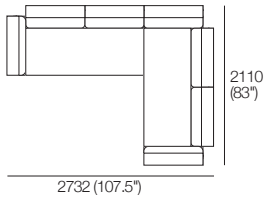

3 Seater 1 Arm P2502 (LH or RH)
Components: 1x P2502, 3x C781,
3x AB570, 1x AB470

2 Seater P1880
Side View

2 Seater P1880
Components: 1x P1880, 2x C781,
2x AB570, 2x AB470

2 Seater P1880
Side View

3 Seater P2661
Components: 1x P2661, 3x C781,
3x AB570, 2x AB470

AB405
Front View

AB470
Front View

AB570
Front View

Ottomans
Ottoman 781
D781 (30.75")

Ottoman 940
D622 (24.5")

Neo Packages

Package A4
1x P1880, 1x P1721, 2x C1562,
5x AB570, 2x AB405

Package B1
2x P2502, 1x C1562, 3x C781, 1x C781D,
1x AB405, 6x AB570