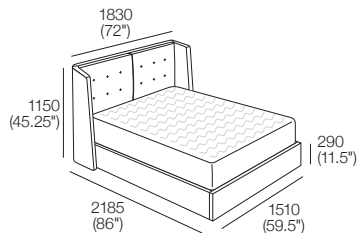

King-AU ~SuperKing-NZ

Bedbase: Timber Veneer
 Headboard/Bedhead: Leather
 Mattress Area:
 1835 (72.25") x 2030 (80")

Effective February 2024. Mattress sold separately. SleepPlus Mattresses fit to size on all King Living Beds. Bed and Mattress sizes comparable in country or region as indicated: Australia (AU) | America (US) | Canada (CA) | Asia (SG) | New Zealand (NZ). Mattress Area dimensions provided for compatibility check. Storage Beds: Mattress Weight Range and Gas Strut Recommendation by country or region as indicated. Leather detail indicated. Upholstery options may include ticot. King Living has a policy of continuous improvement, changes to products and specifications may be made without prior notice. Images and drawings are representative of design only. Accessories not included.

Symphony Storage Bed

Queen-AU ~Queen-US-CA-NZ

Bedbase: Timber Veneer
 Headboard/Bedhead: Fabric
 Mattress Area:
 1525 (60") x 2030 (80")

Headboard/Bedhead:
 Front | Rear

Queen-AU ~Queen-US-CA-NZ

Bedbase: Timber Veneer
 Headboard/Bedhead: Leather
 Mattress Area:
 1525 (60") x 2030 (80")

Headboard/Bedhead:
 Front | Rear

Double-AU ~Double-US-CA-NZ

Bedbase: Timber Veneer
 Headboard/Bedhead: Fabric
 Mattress Area:
 1385 (54.5") x 1900 (74.75")

Headboard/Bedhead:
 Front | Rear

Double-AU ~Double-US-CA-NZ