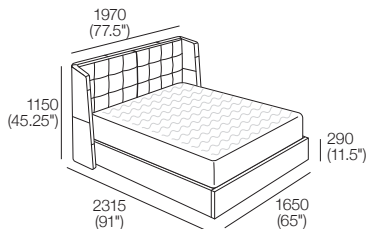

King-AU ~SuperKing-NZ

Bedbase: Timber Veneer
 Headboard/Bedhead: Leather
 Mattress Area:
 1835 (72.25") x 2030 (80")

Effective February 2024. Mattress sold separately. SleepPlus Mattresses fit to size on all King Living Beds. Bed and Mattress sizes comparable in country or region as indicated: Australia (AU) | America (US) | Canada (CA) | Asia (SG) | New Zealand (NZ). Mattress Area dimensions provided for compatibility check. Storage Beds: Mattress Weight Range and Gas Strut Recommendation by country or region as indicated. Leather detail indicated. Upholstery options may include ticot. King Living has a policy of continuous improvement, changes to products and specifications may be made without prior notice. Images and drawings are representative of design only. Accessories not included.

Symphony Storage Bed

Queen-AU ~Queen-US-CA-NZ

Bedbase: Timber Veneer
 Headboard/Bedhead: Fabric
 Mattress Area:
 1525 (60") x 2030 (80")

Headboard/Bedhead:
 Front | Rear

Queen-AU ~Queen-US-CA-NZ

Bedbase: Timber Veneer
 Headboard/Bedhead: Leather
 Mattress Area:
 1525 (60") x 2030 (80")

Headboard/Bedhead:
 Front | Rear

Double-AU ~Double-US-CA-NZ

Bedbase: Timber Veneer
 Headboard/Bedhead: Fabric
 Mattress Area:
 1385 (54.5") x 1900 (74.75")

Headboard/Bedhead:
 Front | Rear

Double-AU ~Double-US-CA-NZ