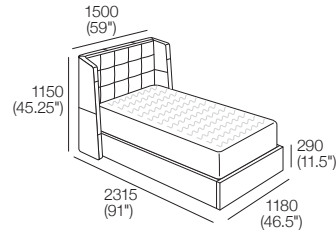

Headboard/Bedhead:
 Front | Rear

Double-AU ~Double-US-CA-NZ

Bedbase: Timber Veneer
 Headboard/Bedhead: Fabric
 Mattress Area:
 1385 (54.5") x 1900 (74.75")

Headboard/Bedhead:
 Front | Rear

Double-AU ~Double-US-CA-NZ

Bedbase: Timber Veneer
 Headboard/Bedhead: Leather
 Mattress Area:
 1385 (54.5") x 1900 (74.75")

Headboard/Bedhead:
 Front | Rear

Effective February 2024. Mattress sold separately. SleepPlus Mattresses fit to size on all King Living Beds. Bed and Mattress sizes comparable in country or region as indicated: Australia (AU) | America (US) | Canada (CA) | Asia (SG) | New Zealand (NZ). Mattress Area dimensions provided for compatibility check. Storage Beds: Mattress Weight Range and Gas Strut Recommendation by country or region as indicated. Leather detail indicated. Upholstery options may include ticot. King Living has a policy of continuous improvement, changes to products and specifications may be made without prior notice. Images and drawings are representative of design only. Accessories not included.

Symphony Storage Bed

KingSingle-AU ~KingSingle-US-CA-NZ

Bedbase: Timber Veneer
Headboard/Bedhead: Fabric
Mattress Area:
1055 (41.5") x 2030 (80")

Headboard/Bedhead:
Front | Rear

KingSingle-AU ~KingSingle-US-CA-NZ

Bedbase: Timber Veneer
Headboard/Bedhead: Leather
Mattress Area:
1055 (41.5") x 2030 (80")

Headboard/Bedhead:
Front | Rear

Accessing Storage | Bed-making

Storage
Bedbase encloses a generous storage compartment.