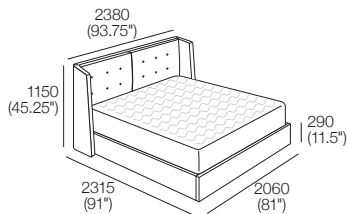

K I N G

DT202010-NA-V1

kingliving.com

Symphony Storage Bed

Symphony Storage Bed

King-US

Bedbase: Timber Veneer
 Headboard/Bedhead: Fabric
 Mattress Area:
 1935 (76.25") x 2030 (80")

King-US

Bedbase: Timber Veneer
 Headboard/Bedhead: Leather
 Mattress Area:
 1935 (76.25") x 2030 (80")

King-AU ~SuperKing-NZ

Bedbase: Timber Veneer
 Headboard/Bedhead: Fabric
 Mattress Area:
 1835 (72.25") x 2030 (80")

King-AU ~SuperKing-NZ

Bedbase: Timber Veneer
 Headboard/Bedhead: Leather
 Mattress Area:
 1835 (72.25") x 2030 (80")

Effective February 2024. Mattress sold separately. SleepPlus Mattresses fit to size on all King Living Beds. Bed and Mattress sizes comparable in country or region as indicated: Australia (AU) | America (US) | Canada (CA) | Asia (SG) | New Zealand (NZ). Mattress Area dimensions provided for compatibility check. Storage Beds: Mattress Weight Range and Gas Strut Recommendation by country or region as indicated. Leather detail indicated. Upholstery options may include ticot. King Living has a policy of continuous improvement, changes to products and specifications may be made without prior notice. Images and drawings are representative of design only. Accessories not included.

Bedbase: Timber Veneer
Headboard/Bedhead: Leather
Mattress Area:
1055 (41.5") x 2030 (80")

Headboard/Bedhead:
Front | Rear

Accessing Storage | Bed-making

Storage
Bedbase encloses a generous storage compartment.