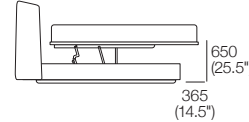

Bed-making
Engineered Steel Frame lifts further into the bed-making position and extends past the Bedbase.

Mattress Compatibility | Weight Limit | Gas Strut (N):

If using a mattress from another manufacturer/supplier with your King Living Storage Bed, please check mattress dimensions for compatibility and adhere to the following mattress weight capacities:

Mattress Weight | Recommended Gas Strut (N)		SleepPlus Mattress | Recommended Gas Strut (N)							
Weight Range	Gas Strut (N)	SleepPlus Mattress Range				SleepPlus Mattress Range			
90-99kg (197-218lb)	2000 N	3000	6000	8000	9008	3000	6000	8000	9008
80-89kg (175-196lb)	1800 N	Australia | New Zealand | North America				North America			
70-79kg (153-174lb)	1600 N	King-AU ~SuperKing-NZ				King-US			
60-69kg (131-152lb)	1400 N	King-NZ				Asia			
50-59kg (109-130lb)	1200 N	Queen-AU ~Queen-US-CA-NZ				King-SG			
40-49kg (86-108lb)	1000 N	Double-AU ~Double-US-CA-NZ				Queen-SG			
30-39kg (66-85lb)	800 N	KingSingle-AU ~KingSingle-US-CA-NZ				SuperSingle-SG			
Country | Region: Australia (AU) | America (US) | Canada (CA) | Asia (SG) | New Zealand (NZ)									

Effective February 2024. Mattress sold separately. SleepPlus Mattresses fit to size on all King Living Beds. Bed and Mattress sizes comparable in country or region as indicated: Australia (AU) | America (US) | Canada (CA) | Asia (SG) | New Zealand (NZ). Mattress Area dimensions provided for compatibility check. Storage Beds: Mattress Weight Range and Gas Strut Recommendation by country or region as indicated. Leather detail indicated. Upholstery options may include ticot. King Living has a policy of continuous improvement, changes to products and specifications may be made without prior notice. Images and drawings are representative of design only. Accessories not included.