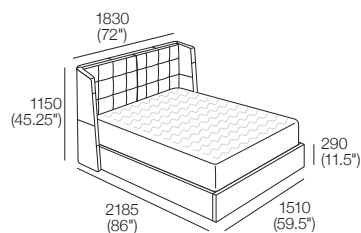

Symphony Storage Bed

Queen-AU ~Queen-US-CA-NZ

Bedbase: Timber Veneer
 Headboard/Bedhead: Fabric
 Mattress Area:
 1525 (60") x 2030 (80")

Headboard/Bedhead:
 Front | Rear

Queen-AU ~Queen-US-CA-NZ

Bedbase: Timber Veneer
 Headboard/Bedhead: Leather
 Mattress Area:
 1525 (60") x 2030 (80")

Headboard/Bedhead:
 Front | Rear

Double-AU ~Double-US-CA-NZ

Bedbase: Timber Veneer
 Headboard/Bedhead: Fabric
 Mattress Area:
 1385 (54.5") x 1900 (74.75")

Headboard/Bedhead:
 Front | Rear

Double-AU ~Double-US-CA-NZ

Bedbase: Timber Veneer
 Headboard/Bedhead: Leather
 Mattress Area:
 1385 (54.5") x 1900 (74.75")

Headboard/Bedhead:
 Front | Rear

Effective February 2024. Mattress sold separately. SleepPlus Mattresses fit to size on all King Living Beds. Bed and Mattress sizes comparable in country or region as indicated: Australia (AU) | America (US) | Canada (CA) | Asia (SG) | New Zealand (NZ). Mattress Area dimensions provided for compatibility check. Storage Beds: Mattress Weight Range and Gas Strut Recommendation by country or region as indicated. Leather detail indicated. Upholstery options may include ticot. King Living has a policy of continuous improvement, changes to products and specifications may be made without prior notice. Images and drawings are representative of design only. Accessories not included.

Symphony Storage Bed

KingSingle-AU ~KingSingle-US-CA-NZ

Bedbase: Timber Veneer
Headboard/Bedhead: Fabric
Mattress Area:
1055 (41.5") x 2030 (80")

Headboard/Bedhead:
Front | Rear

KingSingle-AU ~KingSingle-US-CA-NZ