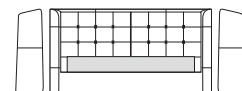

K I N G

DT202010-NA-V1

kingliving.com

Symphony Storage Bed

Symphony Storage Bed

King-US

Bedbase: Timber Veneer
 Headboard/Bedhead: Fabric
 Mattress Area:
 1935 (76.25") x 2030 (80")

King-US

Bedbase: Timber Veneer
 Headboard/Bedhead: Leather
 Mattress Area:
 1935 (76.25") x 2030 (80")

King-AU ~SuperKing-NZ

Bedbase: Timber Veneer
 Headboard/Bedhead: Fabric
 Mattress Area:
 1835 (72.25") x 2030 (80")

King-AU ~SuperKing-NZ

Bedbase: Timber Veneer
 Headboard/Bedhead: Leather
 Mattress Area:
 1835 (72.25") x 2030 (80")

Effective February 2024. Mattress sold separately. SleepPlus Mattresses fit to size on all King Living Beds. Bed and Mattress sizes comparable in country or region as indicated: Australia (AU) | America (US) | Canada (CA) | Asia (SG) | New Zealand (NZ). Mattress Area dimensions provided for compatibility check. Storage Beds: Mattress Weight Range and Gas Strut Recommendation by country or region as indicated. Leather detail indicated. Upholstery options may include ticot. King Living has a policy of continuous improvement, changes to products and specifications may be made without prior notice. Images and drawings are representative of design only. Accessories not included.

Symphony Storage Bed

Queen-AU ~Queen-US-CA-NZ

Bedbase: Timber Veneer
 Headboard/Bedhead: Fabric
 Mattress Area:
 1525 (60") x 2030 (80")

Headboard/Bedhead:
 Front | Rear

Queen-AU ~Queen-US-CA-NZ

Bedbase: Timber Veneer
 Headboard/Bedhead: Leather
 Mattress Area:
 1525 (60") x 2030 (80")