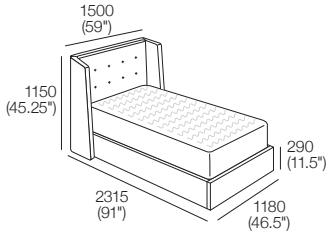

Headboard/Bedhead:
 Front | Rear

Double-AU ~Double-US-CA-NZ

Bedbase: Timber Veneer
 Headboard/Bedhead: Fabric
 Mattress Area:
 1385 (54.5") x 1900 (74.75")

Headboard/Bedhead:
 Front | Rear

Double-AU ~Double-US-CA-NZ

Bedbase: Timber Veneer
 Headboard/Bedhead: Leather
 Mattress Area:
 1385 (54.5") x 1900 (74.75")

Headboard/Bedhead:
 Front | Rear

Effective February 2024. Mattress sold separately. SleepPlus Mattresses fit to size on all King Living Beds. Bed and Mattress sizes comparable in country or region as indicated: Australia (AU) | America (US) | Canada (CA) | Asia (SG) | New Zealand (NZ). Mattress Area dimensions provided for compatibility check. Storage Beds: Mattress Weight Range and Gas Strut Recommendation by country or region as indicated. Leather detail indicated. Upholstery options may include ticot. King Living has a policy of continuous improvement, changes to products and specifications may be made without prior notice. Images and drawings are representative of design only. Accessories not included.

Symphony Storage Bed

KingSingle-AU ~KingSingle-US-CA-NZ

Bedbase: Timber Veneer
Headboard/Bedhead: Fabric
Mattress Area:
1055 (41.5") x 2030 (80")

Headboard/Bedhead:
Front | Rear

KingSingle-AU ~KingSingle-US-CA-NZ

Bedbase: Timber Veneer
Headboard/Bedhead: Leather
Mattress Area:
1055 (41.5") x 2030 (80")

Headboard/Bedhead:
Front | Rear

Accessing Storage | Bed-making

Storage
Bedbase encloses a generous storage compartment.