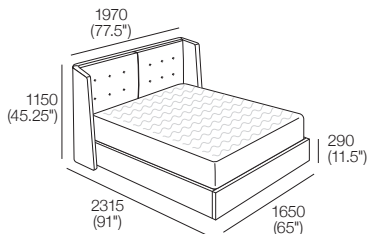

Bedbase: Timber Veneer
 Headboard/Bedhead: Leather
 Mattress Area:
 1935 (76.25") x 2030 (80")

King-AU ~SuperKing-NZ

Bedbase: Timber Veneer
 Headboard/Bedhead: Fabric
 Mattress Area:
 1835 (72.25") x 2030 (80")

King-AU ~SuperKing-NZ

Bedbase: Timber Veneer
 Headboard/Bedhead: Leather
 Mattress Area:
 1835 (72.25") x 2030 (80")

Effective February 2024. Mattress sold separately. SleepPlus Mattresses fit to size on all King Living Beds. Bed and Mattress sizes comparable in country or region as indicated: Australia (AU) | America (US) | Canada (CA) | Asia (SG) | New Zealand (NZ). Mattress Area dimensions provided for compatibility check. Storage Beds: Mattress Weight Range and Gas Strut Recommendation by country or region as indicated. Leather detail indicated. Upholstery options may include ticot. King Living has a policy of continuous improvement, changes to products and specifications may be made without prior notice. Images and drawings are representative of design only. Accessories not included.

Symphony Storage Bed

Queen-AU ~Queen-US-CA-NZ

Bedbase: Timber Veneer
 Headboard/Bedhead: Fabric
 Mattress Area:
 1525 (60") x 2030 (80")

Headboard/Bedhead:
 Front | Rear

Queen-AU ~Queen-US-CA-NZ

Bedbase: Timber Veneer
 Headboard/Bedhead: Leather
 Mattress Area:
 1525 (60") x 2030 (80")

Headboard/Bedhead:
 Front | Rear

Double-AU ~Double-US-CA-NZ

Bedbase: Timber Veneer
 Headboard/Bedhead: Fabric
 Mattress Area:
 1385 (54.5") x 1900 (74.75")

Headboard/Bedhead:
 Front | Rear

Double-AU ~Double-US-CA-NZ