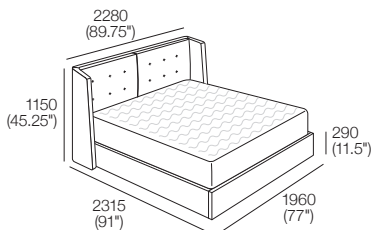

K I N G

DT202010-NA-V1

kingliving.com

Symphony Storage Bed

Symphony Storage Bed

King-US

Bedbase: Timber Veneer
 Headboard/Bedhead: Fabric
 Mattress Area:
 1935 (76.25") x 2030 (80")

King-US

Bedbase: Timber Veneer
 Headboard/Bedhead: Leather
 Mattress Area:
 1935 (76.25") x 2030 (80")

King-AU ~SuperKing-NZ

Bedbase: Timber Veneer
 Headboard/Bedhead: Fabric
 Mattress Area:
 1835 (72.25") x 2030 (80")

King-AU ~SuperKing-NZ

Bedbase: Timber Veneer
 Headboard/Bedhead: Leather
 Mattress Area:
 1835 (72.25") x 2030 (80")

Effective February 2024. Mattress sold separately. SleepPlus Mattresses fit to size on all King Living Beds. Bed and Mattress sizes comparable in country or region as indicated: Australia (AU) | America (US) | Canada (CA) | Asia (SG) | New Zealand (NZ). Mattress Area dimensions provided for compatibility check. Storage Beds: Mattress Weight Range and Gas Strut Recommendation by country or region as indicated. Leather detail indicated. Upholstery options may include ticot. King Living has a policy of continuous improvement, changes to products and specifications may be made without prior notice. Images and drawings are representative of design only. Accessories not included.

Bedbase: Timber Veneer
Headboard/Bedhead: Leather
Mattress Area:
1055 (41.5") x 2030 (80")

Headboard/Bedhead:
Front | Rear

Accessing Storage | Bed-making

Storage
Bedbase encloses a generous storage compartment.