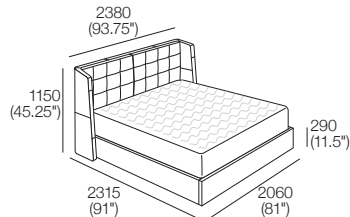

K I N G

DT202010-NA-V1

kingliving.com

Symphony Storage Bed

Symphony Storage Bed

King-US

Bedbase: Timber Veneer
 Headboard/Bedhead: Fabric
 Mattress Area:
 1935 (76.25") x 2030 (80")

King-US

Bedbase: Timber Veneer
 Headboard/Bedhead: Leather
 Mattress Area:
 1935 (76.25") x 2030 (80")

King-AU ~SuperKing-NZ

Bedbase: Timber Veneer
 Headboard/Bedhead: Fabric
 Mattress Area:
 1835 (72.25") x 2030 (80")

King-AU ~SuperKing-NZ

Bedbase: Timber Veneer
 Headboard/Bedhead: Leather
 Mattress Area:
 1835 (72.25") x 2030 (80")

Effective February 2024. Mattress sold separately. SleepPlus Mattresses fit to size on all King Living Beds. Bed and Mattress sizes comparable in country or region as indicated: Australia (AU) | America (US) | Canada (CA) | Asia (SG) | New Zealand (NZ). Mattress Area dimensions provided for compatibility check. Storage Beds: Mattress Weight Range and Gas Strut Recommendation by country or region as indicated. Leather detail indicated. Upholstery options may include ticot. King Living has a policy of continuous improvement, changes to products and specifications may be made without prior notice. Images and drawings are representative of design only. Accessories not included.

Bedbase: Timber Veneer
Headboard/Bedhead: Leather
Mattress Area:
1055 (41.5") x 2030 (80")

Headboard/Bedhead:
Front | Rear

Accessing Storage | Bed-making

Storage
Bedbase encloses a generous storage compartment.