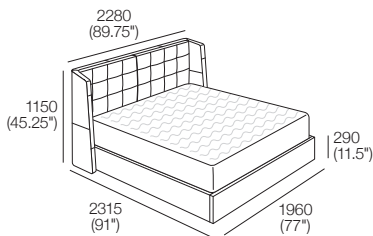

K I N G

DT202010-NA-V1

kingliving.com

Symphony Storage Bed

Symphony Storage Bed

King-US

Bedbase: Timber Veneer
 Headboard/Bedhead: Fabric
 Mattress Area:
 1935 (76.25") x 2030 (80")

King-US

Bedbase: Timber Veneer
 Headboard/Bedhead: Leather
 Mattress Area:
 1935 (76.25") x 2030 (80")

King-AU ~SuperKing-NZ

Bedbase: Timber Veneer
 Headboard/Bedhead: Fabric
 Mattress Area:
 1835 (72.25") x 2030 (80")

King-AU ~SuperKing-NZ

Bedbase: Timber Veneer
 Headboard/Bedhead: Leather
 Mattress Area:
 1835 (72.25") x 2030 (80")

Effective February 2024. Mattress sold separately. SleepPlus Mattresses fit to size on all King Living Beds. Bed and Mattress sizes comparable in country or region as indicated: Australia (AU) | America (US) | Canada (CA) | Asia (SG) | New Zealand (NZ). Mattress Area dimensions provided for compatibility check. Storage Beds: Mattress Weight Range and Gas Strut Recommendation by country or region as indicated. Leather detail indicated. Upholstery options may include ticot. King Living has a policy of continuous improvement, changes to products and specifications may be made without prior notice. Images and drawings are representative of design only. Accessories not included.

Symphony Storage Bed

Queen-AU ~Queen-US-CA-NZ

Bedbase: Timber Veneer
 Headboard/Bedhead: Fabric
 Mattress Area:
 1525 (60") x 2030 (80")

Headboard/Bedhead:
 Front | Rear

Queen-AU ~Queen-US-CA-NZ

Bedbase: Timber Veneer
 Headboard/Bedhead: Leather
 Mattress Area:
 1525 (60") x 2030 (80")