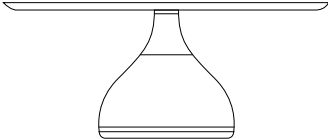

## Boab Coffee Table - Table Top

Top View

## Boab Coffee Table - Tall Neck

Front/Side View

Glass Top:  
438mm (17.25")

Timber Top:  
441mm (17.25")

## Boab Coffee Table - Low Neck

Front/Side View

Glass Top:  
368mm (14.5")

Timber Top:  
373mm (14.75")

## Boab Side Table - Tall Neck

Front/Side View

Glass Top:  
471mm (18.5")

Timber Top:  
476mm (18.75")

Marble Top:  
482mm (19")