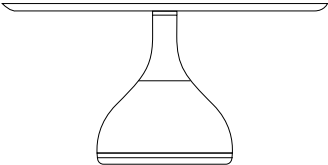

## Boab Coffee Table - Table Top

Top View

## Boab Coffee Table - Tall Neck

Front/Side View

Glass Top:  
438mm (17.25")

Timber Top:  
441mm (17.25")

## Boab Coffee Table - Low Neck

Front/Side View

Glass Top:  
368mm (14.5")

Timber Top:  
373mm (14.75")

## Boab Side Table - Tall Neck

Front/Side View

Glass Top:  
471mm (18.5")

Timber Top:  
476mm (18.75")

Marble Top:  
482mm (19")