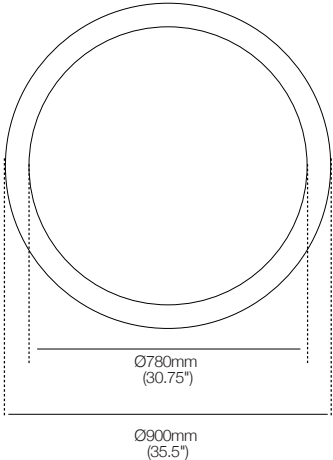

## Boab Coffee Table - Tall Neck

Front/Side View

Glass Top:  
438mm (17.25")

Timber Top:  
441mm (17.25")

## Boab Coffee Table - Low Neck

Front/Side View

Glass Top:  
368mm (14.5")

Timber Top:  
373mm (14.75")

## Boab Side Table - Tall Neck

Front/Side View

Glass Top:  
471mm (18.5")

Timber Top:  
476mm (18.75")

Marble Top:  
482mm (19")

## Boab Side Table - Low Neck

Front/Side View

Glass Top:  
401mm (15.75")

Timber Top:  
406mm (16")

Marble Top:  
412mm (16.25")