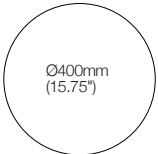

## Boab Coffee Table - Tall Neck

Front/Side View

Glass Top:  
438mm (17.25")

Timber Top:  
441mm (17.25")

## Boab Coffee Table - Low Neck

Front/Side View

Glass Top:  
368mm (14.5")

Timber Top:  
373mm (14.75")

## Boab Side Table - Table Top

Top View

## Boab Side Table - Tall Neck

Front/Side View

Glass Top:  
471mm (18.5")

Timber Top:  
476mm (18.75")

Marble Top:  
482mm (19")