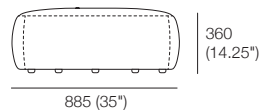

CrescentO Ottoman

KING[®]
OUTDOOR

Large 1085-H360

CrescentO (Outdoor): Outdoor Fabric Only
Stitching Detail

Side

Top

Medium 885-H360

CrescentO (Outdoor): Outdoor Fabric Only
Stitching Detail

Side

Top

Small 600-H360

CrescentO (Outdoor): Outdoor Fabric Only
Stitching Detail

Side

Top