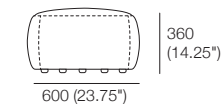

Side

Top

Small 600-H360

CrescentO (Outdoor): Outdoor Fabric Only
Stitching Detail

Side

Top