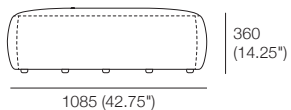

CrescentO Ottoman

KING[®]
OUTDOOR

Large 1085-H360

CrescentO (Outdoor): Outdoor Fabric Only
Stitching Detail

Side

Top

Medium 885-H360

CrescentO (Outdoor): Outdoor Fabric Only
Stitching Detail

Side

Top

Small 600-H360

CrescentO (Outdoor): Outdoor Fabric Only
Stitching Detail

Side

Top