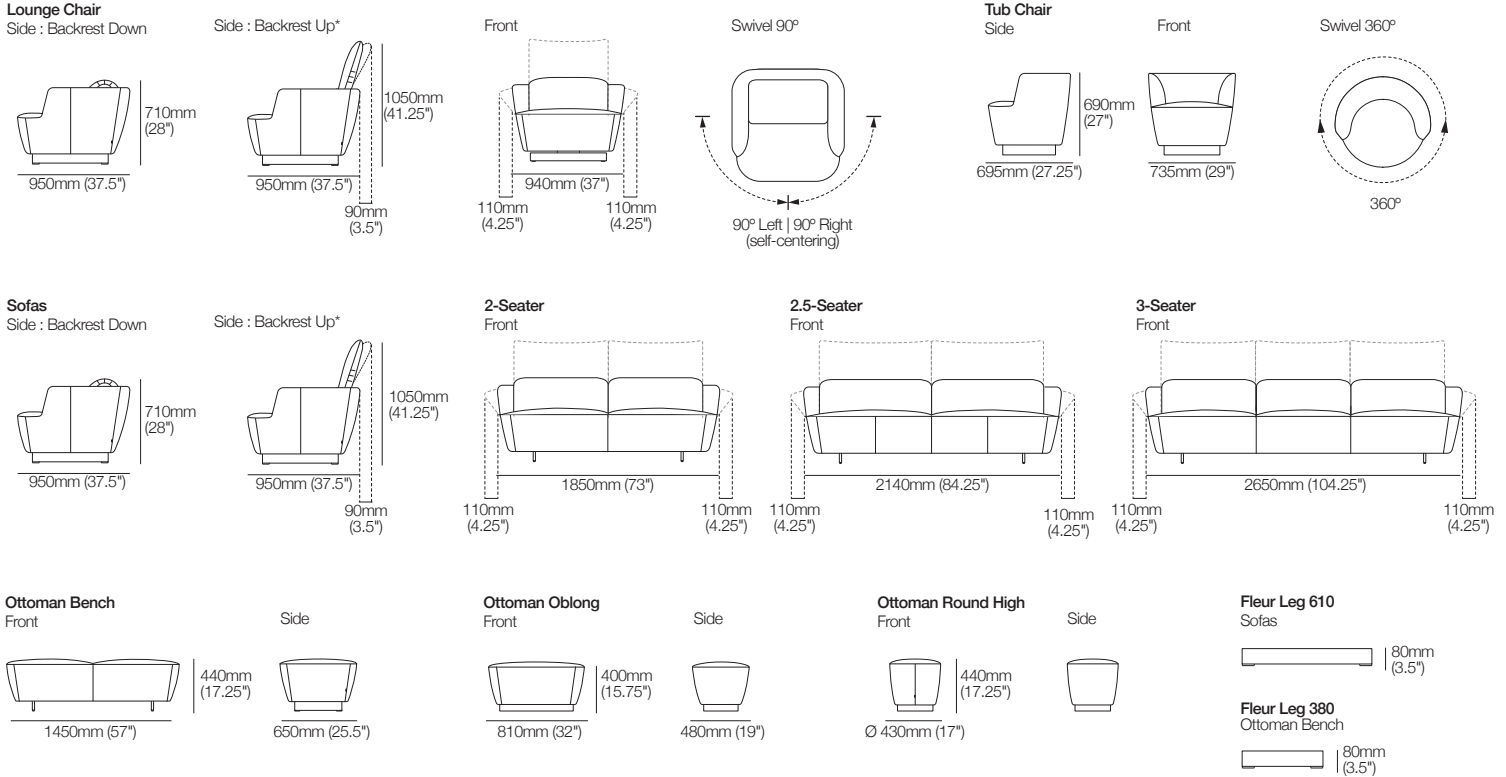

K I N G

DT20220088-V5

kingliving.com

Fleur

Fleur Sofas | Chairs | Ottomans

Information Published June 2026. *Backrest Up: Allow a 90mm (3.5") space between the rear of the sofa and the wall to enable full movement and comfort of the backrest in the upright position. Leather stitching detail indicated. King Living has a policy of continuous improvement; changes to products and specifications may be made without prior notice. Images and drawings are representative of design only. Accessories not included unless stated.

Fleur Chaise Packages | Fleur Rear Detail

Fleur Sofa with Chaise 2870mm W

Right-hand Chaise
Top

2650-2870mm (104.25-113")

Fleur Sofa with Chaise 2870mm W

Left-hand Chaise
Top

2650-2870mm (104.25-113")

Rear Detail

Stitching

Tub Chair

Lounge Chair

2-Seater

2.5-Seater

3-Seater

Ottoman Bench

Ottoman Oblong

Ottoman Round High