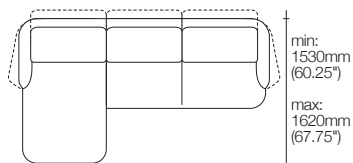

K I N G

DT20220088-V5

kingliving.com

Fleur

Fleur Sofas | Chairs | Ottomans

Information Published June 2026. *Backrest Up: Allow a 90mm (3.5") space between the rear of the sofa and the wall to enable full movement and comfort of the backrest in the upright position. Leather stitching detail indicated. King Living has a policy of continuous improvement; changes to products and specifications may be made without prior notice. Images and drawings are representative of design only. Accessories not included unless stated.

Fleur Chaise Packages | Fleur Rear Detail

Fleur Sofa with Chaise 2870mm W

Right-hand Chaise
Top

2650-2870mm (104.25-113")

Fleur Sofa with Chaise 2870mm W

Left-hand Chaise
Top

2650-2870mm (104.25-113")

Rear Detail

Stitching

Tub Chair

Lounge Chair

2-Seater

2.5-Seater

3-Seater

Ottoman Bench

Ottoman Oblong