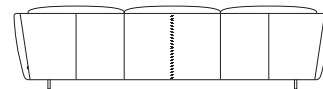

Fleur Chaise Packages | Fleur Rear Detail

Fleur Sofa with Chaise 2870mm W

Right-hand Chaise
Top

2650-2870mm (104.25-113")

Fleur Sofa with Chaise 2870mm W

Left-hand Chaise
Top

2650-2870mm (104.25-113")

Rear Detail

Stitching

Tub Chair

Lounge Chair

2-Seater

2.5-Seater

3-Seater

Ottoman Bench

Ottoman Oblong