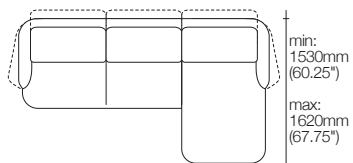

K I N G

DT20220088-V5

kingliving.com

Fleur

Fleur Sofas | Chairs | Ottomans

Information Published June 2026. *Backrest Up: Allow a 90mm (3.5") space between the rear of the sofa and the wall to enable full movement and comfort of the backrest in the upright position. Leather stitching detail indicated. King Living has a policy of continuous improvement; changes to products and specifications may be made without prior notice. Images and drawings are representative of design only. Accessories not included unless stated.

Fleur Chaise Packages | Fleur Rear Detail

Fleur Sofa with Chaise 2870mm W

Right-hand Chaise
Top

2650-2870mm (104.25-113")

Fleur Sofa with Chaise 2870mm W

Left-hand Chaise
Top

2650-2870mm (104.25-113")

Rear Detail