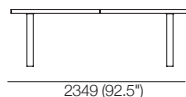

## PlateauO Dining 2350

Use with Bench 1880

Top View

Side View

End View