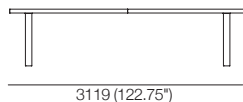

Plateau Outdoor Dining

PlateauO Dining 2350

Use with Bench 1880

Top View

Side View

End View

PlateauO Bench 1880

Use with Dining Table 2350

Top View

Side View

End View

PlateauO Dining 3120

Use with Bench 1340

Top View

Side View

End View

PlateauO Bench 1340

Use with Dining Table 3120

Top View

Side View

End View