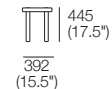

## PlateauO Bench 1880

Use with Dining Table 2350

Top View

Side View

End View

## PlateauO Dining 3120

Use with Bench 1340

Top View

Side View

End View