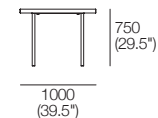

## PlateauO Bench 1880

Use with Dining Table 2350

Top View

Side View

End View

## PlateauO Dining 3120

Use with Bench 1340

Top View

Side View

End View

## PlateauO Bench 1340

Use with Dining Table 3120

Top View

Side View

End View