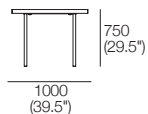

## PlateauO Dining 2350

Use with Bench 1880

Top View

Side View

End View

## PlateauO Bench 1880

Use with Dining Table 2350

Top View

Side View

End View