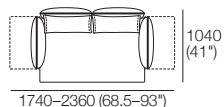

Effective August 2021. *Arm/Back: Max. Flex: 310 (12.25"). Platform Compatibility: **AB770 Arms:** (2 STR; 2.5 STR; 3 STR). **AB770 Backs:** (2 STR; 3 STR). **AB940 Arms:** (2 STR DEEP; 2.5 STR DEEP; 3 STR DEEP). **AB940 Backs:** (2.5 STR). **AB1155 Backs:** (3 STR). **Chaises:** 2 STR, 3 STR and Angle Chaise STD: (AB770 for STD Arm/Back. AB1155 for Long Arm/Back). **Chaise 2.5 STR:** (AB770 for STD Arm/Back. AB940 for Long Arm/Back). The maximum usage weight for the AB770Flex is 15kg (33lb). As King Living has a policy of continuous improvement, changes to products and specifications may be made without prior notice. Images and drawings are representative of design only. Accessories not included.

ZazaO Packages

Package: 2 Seater STD 2 FlexAB

Components: 1x 2STR Base STD,
2x AB770 Fixed, 2x AB770 Flex,
2x BC770

Package: 2 Seater Deep 2 FlexAB

Components: 1x 2STR Base Deep,
2x AB770 Fixed, 2x AB770 Flex,
2x BC770