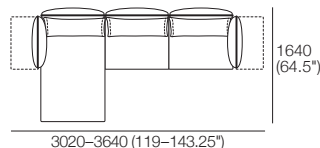

Package: 1

Components: 1x 2.5STR Base STD,
1x 2STR Base Deep, 3x AB940 Fixed,
2x AB770 Flex, 3x BC940