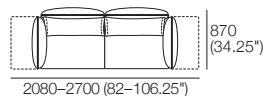

Package: 2.5 Seater STD 2 FlexAB

Components: 1x 2.5STR Base STD,
2x AB940 Fixed, 2x AB770 Flex, 2x BC940