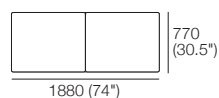

ZazaO Components

Platforms

H280 (11") with Seat Cushion

2STR STD

2STR Deep

2.5STR STD

2.5STR Deep

3STR STD

3STR Deep

Arms/Backs* Fixed

H580 (23")

AB770 Fixed

AB940 Fixed

AB1155 Fixed

Arms/Backs* Flex

H580 (23")

AB770 Flex

Back Cushions

BC940. H500 (19.75")

Rear Detail

Scatter Cushions

Zazina. H470 (18.5")

Rear Detail

Legs

H160 (2.25")

STD

Deep

BC770. H500 (19.75")

Rear Detail

Effective August 2021. *Arm/Back: Max. Flex: 310 (12.25"). Platform Compatibility: **AB770 Arms:** (2 STR; 2.5 STR; 3 STR). **AB770 Backs:** (2 STR; 3 STR). **AB940 Arms:** (2 STR DEEP; 2.5 STR DEEP; 3 STR DEEP). **AB940 Backs:** (2.5 STR). **AB1155 Backs:** (3 STR). **Chaises:** 2 STR, 3 STR and Angle Chaise STD: (AB770 for STD Arm/Back. AB1155 for Long Arm/Back). **Chaise 2.5 STR:** (AB770 for STD Arm/Back. AB940 for Long Arm/Back). The maximum usage weight for the AB770Flex is 15kg (33lb). As King Living has a policy of continuous improvement, changes to products and specifications may be made without prior notice. Images and drawings are representative of design only. Accessories not included.