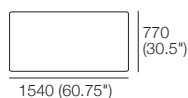

KING

DT20199860_V4
kingliving.com

Zaza Outdoor

ZazaO Components

Platforms

H280 (11") with Seat Cushion

2STR STD

2STR Deep