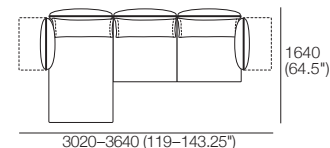

Package: 1 Deep

Components: 1x 2.5STR Base Deep,
1x 2STR Base Deep, 3x AB940 Fixed,
2x AB770 Flex, 3x BC940