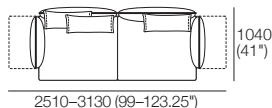

Package: 3 Seater Deep 2 FlexAB

Components: 1x 3STR Base Deep,
2x AB1155 Fixed, 2x AB770 Flex,
3x BC770