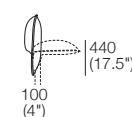

ZazaO Components

Platforms

H280 (11") with Seat Cushion

2STR STD

2STR Deep

2.5STR STD

2.5STR Deep

3STR STD

3STR Deep

Arms/Backs* Fixed

H580 (23")

AB770 Fixed

AB940 Fixed

AB1155 Fixed

Arms/Backs* Flex

H580 (23")

AB770 Flex

Back Cushions

BC940. H500 (19.75")

Rear Detail

Scatter Cushions

Zazina. H470 (18.5")

Rear Detail

Legs

H160 (2.25")

STD

Deep

BC770. H500 (19.75")

Rear Detail

Effective August 2021. *Arm/Back: Max. Flex: 310 (12.25"). Platform Compatibility: **AB770 Arms:** (2 STR; 2.5 STR; 3 STR). **AB770 Backs:** (2 STR; 3 STR). **AB940 Arms:** (2 STR DEEP; 2.5 STR DEEP; 3 STR DEEP). **AB940 Backs:** (2.5 STR). **AB1155 Backs:** (3 STR). **Chaises:** 2 STR, 3 STR and Angle Chaise STD: (AB770 for STD Arm/Back. AB1155 for Long Arm/Back). **Chaise 2.5 STR:** (AB770 for STD Arm/Back. AB940 for Long Arm/Back). The maximum usage weight for the AB770Flex is 15kg (33lb). As King Living has a policy of continuous improvement, changes to products and specifications may be made without prior notice. Images and drawings are representative of design only. Accessories not included.