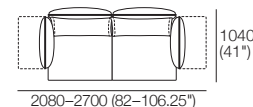

Package: 2.5 Seater Deep 2 FlexAB

Components: 1x 2.5STR Base DEEP,
2x AB940 Fixed, 2x AB770 Flex, 2x BC940