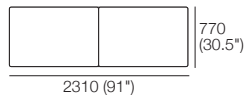

ZazaO Components

Platforms

H280 (11") with Seat Cushion

2STR STD

2STR Deep

2.5STR STD

2.5STR Deep

3STR STD

3STR Deep

Arms/Backs* Fixed

H580 (23")

AB770 Fixed

AB940 Fixed

AB1155 Fixed

Arms/Backs* Flex

H580 (23")

AB770 Flex

Back Cushions

BC940. H500 (19.75")

Rear Detail

Scatter Cushions

Zazina. H470 (18.5")

Rear Detail

Legs

H160 (2.25")

STD

Deep

BC770. H500 (19.75")

Rear Detail

Effective August 2021. *Arm/Back: Max. Flex: 310 (12.25"). Platform Compatibility: **AB770 Arms:** (2 STR; 2.5 STR; 3 STR). **AB770 Backs:** (2 STR; 3 STR). **AB940 Arms:** (2 STR DEEP; 2.5 STR DEEP; 3 STR DEEP). **AB940 Backs:** (2.5 STR). **AB1155 Backs:** (3 STR). **Chaises:** 2 STR, 3 STR and Angle Chaise STD: (AB770 for STD Arm/Back. AB1155 for Long Arm/Back). **Chaise 2.5 STR:** (AB770 for STD Arm/Back. AB940 for Long Arm/Back). The maximum usage weight for the AB770Flex is 15kg (33lb). As King Living has a policy of continuous improvement, changes to products and specifications may be made without prior notice. Images and drawings are representative of design only. Accessories not included.