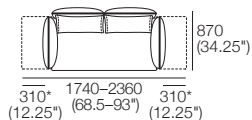

ZazaO Packages

Package: 2 Seater STD 2 FlexAB

Components: 1x 2STR Base STD,
2x AB770 Fixed, 2x AB770 Flex,
2x BC770