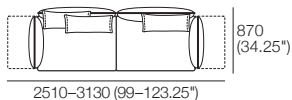

Package: 3 Seater STD 2 FlexAB

Components: 1x 3STR Base STD,
2x AB1155 Fixed, 2x AB770 Flex,
3x BC770