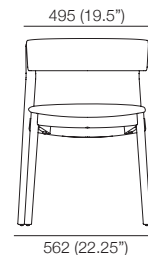

Amara Timber Dining Chair
Timber Seat & Frame
King Living Timber Finishes*

Top

Side

Front

Amara Dining Chairs

KING[®]
L I V I N G

DT2020254_V1

kingliving.com