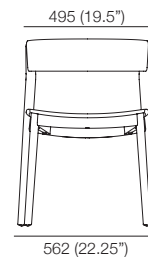

Amara Timber Dining Chair
Timber Seat & Frame
King Living Timber Finishes*

Top

Side

Front

Amara Dining Chairs

KING[®]
L I V I N G

DT2020254_V1

kingliving.com