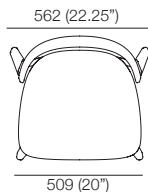

Amara Timber Dining Chair
Timber Seat & Frame
King Living Timber Finishes*

Top

Side

Front

Amara Dining Chairs

KING[®]
L I V I N G

DT2020254_V1

kingliving.com