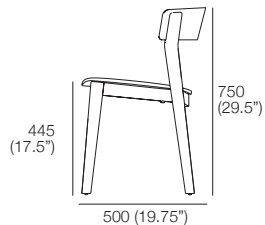

Amara Timber Dining Chair
Timber Seat & Frame
King Living Timber Finishes*

Top

Side

Front

Amara Dining Chairs

KING[®]
L I V I N G

DT2020254_V1

kingliving.com