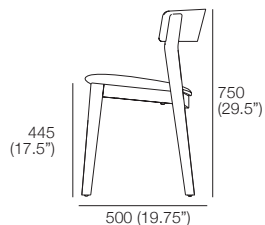

Amara Dining Chairs

Amara Soft Dining Chair
Upholstered Seat / Timber Frame
King Living Timber Finishes*

Top

Side

Top

Side