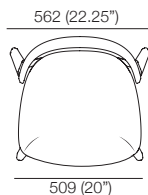

Amara Dining Chairs

Amara Soft Dining Chair
Upholstered Seat / Timber Frame
King Living Timber Finishes*

Top

Side

Top

Side