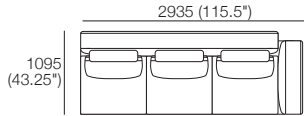

Bellaire Fixed Packages

Package 1 Gap BC760* or Full BC870*
2x Platform P2810-D970, 6x Seat C870-D770,
2x Arm A970, 2x Back B2610, 6x BackCushion BC760,
6x Headrest ADJ 640.
Configurations* BC760