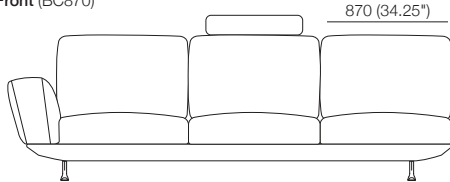

General Dimensions*

Fixed Platforms Available

P1940-D970 1940 (76.5") **P2140-D970** 2140 (84.25") **P2610-D970** 2610 (102.75")

P2810-D970 2810 (110.75") **P3010-D970** 3010 (118.5")

Components Shown Below:

1x Platform P2810-D970, 3x Seat C870-D770,
1x Arm A970, 1x Back B2610, 2x BackCushion BC760*,
3x Headrest ADJ 640.

Front (BC760)

Side Depth / Height

Rear Width / Height

Front (BC870)

Bellaire Fixed Packages