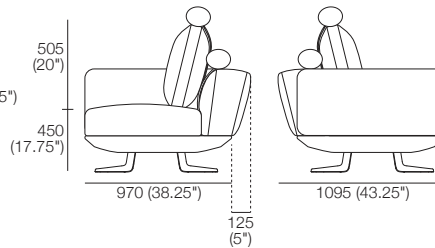

General Dimensions*

Fixed Platforms Available

P1940-D970 1940 (76.5") **P2140-D970** 2140 (84.25") **P2610-D970** 2610 (102.75")

P2810-D970 2810 (110.75") **P3010-D970** 3010 (118.5")

Components Shown Below:

1x Platform P2810-D970, 3x Seat C870-D770,
1x Arm A970, 1x Back B2610, 2x BackCushion BC760*,
3x Headrest ADJ 640.

Front (BC760)

Side Depth / Height

Rear Width / Height

Front (BC870)

Bellaire Fixed Packages