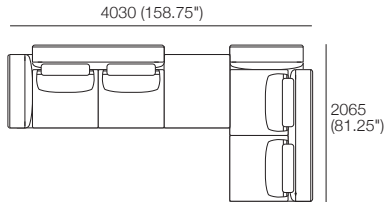

Package 4 Gap BC760* or Full BC870*
1x Platform P2810-D970, 1x Platform P1940-D970,
4x Seat C870-D770, 1x Seat C870-D970, 2x Arm A970,
2x Back B1740, 4x BackCushion BC760,
4x Headrest ADJ 640.
Configurations* BC760