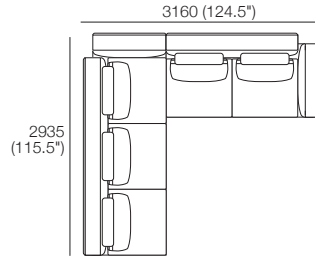

Bellaire Fixed Packages

Package 3 Gap BC760* or Full BC870*
1x Platform P2810-D970, 1x Platform P1940-D970,
5x Seat C870-D770, 2x Arm A970, 1x Back B2610,
1x Back B1740, 5x BackCushion BC760,
5x Headrest ADJ 640.
Configurations* BC760