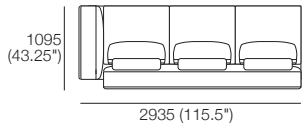

Bellaire Fixed Packages

Package 1 Gap BC760* or Full BC870*
2x Platform P2810-D970, 6x Seat C870-D770,
2x Arm A970, 2x Back B2610, 6x BackCushion BC760,
6x Headrest ADJ 640.
Configurations* BC760