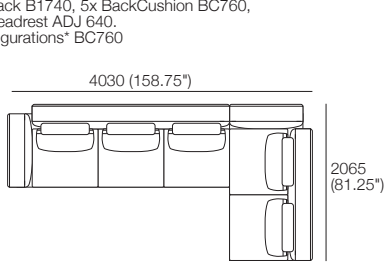

Bellaire Fixed Packages

Package 3 Gap BC760* or Full BC870*
1x Platform P2810-D970, 1x Platform P1940-D970,
5x Seat C870-D770, 2x Arm A970, 1x Back B2610,
1x Back B1740, 5x BackCushion BC760,
5x Headrest ADJ 640.
Configurations* BC760