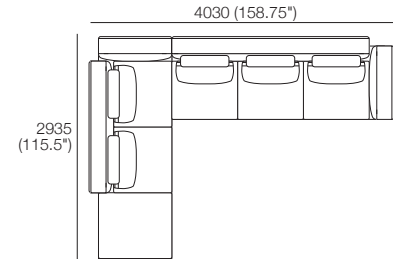

Package 3 STR Gap BC760* or Full BC870*
1x Platform P3010-D970, 3x Seat C870-D770,
2x Arm A970, 1x Back B2610, 3x BackCushion BC760,
3x Headrest ADJ 640.
Configurations* BC760