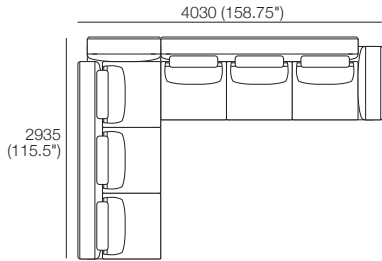

Bellaire Fixed Packages

Package 1 Gap BC760* or Full BC870*
2x Platform P2810-D970, 6x Seat C870-D770,
2x Arm A970, 2x Back B2610, 6x BackCushion BC760,
6x Headrest ADJ 640.
Configurations* BC760