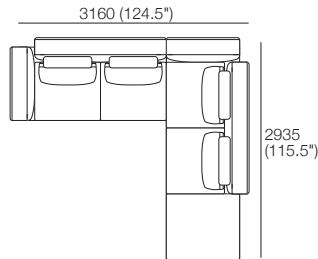

Package 4 Gap BC760* or Full BC870*
1x Platform P2810-D970, 1x Platform P1940-D970,
4x Seat C870-D770, 1x Seat C870-D970, 2x Arm A970,
2x Back B1740, 4x BackCushion BC760,
4x Headrest ADJ 640.
Configurations* BC760