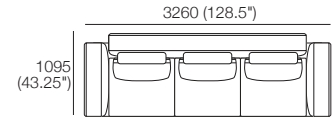

Package 3 STR Gap BC760* or Full BC870*
1x Platform P3010-D970, 3x Seat C870-D770,
2x Arm A970, 1x Back B2610, 3x BackCushion BC760,
3x Headrest ADJ 640.
Configurations* BC760