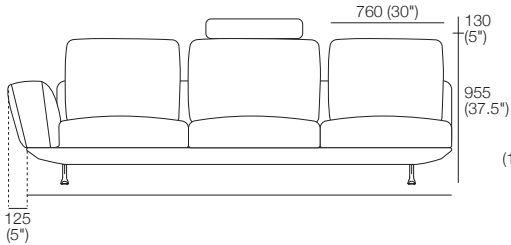

General Dimensions*

Fixed Platforms Available

P1940-D970 1940 (76.5") **P2140-D970** 2140 (84.25") **P2610-D970** 2610 (102.75")

P2810-D970 2810 (110.75") **P3010-D970** 3010 (118.5")

Components Shown Below:

1x Platform P2810-D970, 3x Seat C870-D770,
1x Arm A970, 1x Back B2610, 2x BackCushion BC760*,
3x Headrest ADJ 640.

Front (BC760)

Side Depth / Height

Rear Width / Height

Front (BC870)

Bellaire Fixed Packages