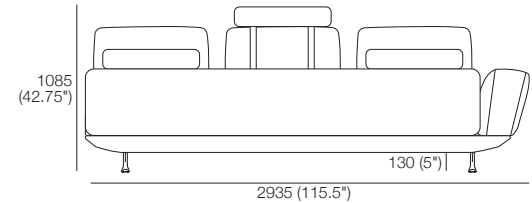

General Dimensions*

Fixed Platforms Available

P1940-D970 1940 (76.5") **P2140-D970** 2140 (84.25") **P2610-D970** 2610 (102.75")

P2810-D970 2810 (110.75") **P3010-D970** 3010 (118.5")

Components Shown Below:

1x Platform P2810-D970, 3x Seat C870-D770,
1x Arm A970, 1x Back B2610, 2x BackCushion BC760*,
3x Headrest ADJ 640.

Front (BC760)

Side Depth / Height

Rear Width / Height

Front (BC870)

Bellaire Fixed Packages