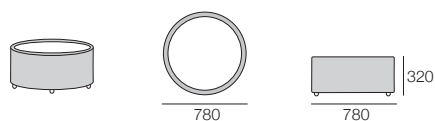

Calypso Coffee Tables

WeatherWeave Deluxe Base
with Glass Top

Calypso SQ

1x SQR Base, 1x SQR Glass Top

Calypso RND STD

1x RND STD Base, 1x RND STD Glass Top

Calypso RND MED

1x RND MED Base, 1x RND MED Glass Top

Calypso RND HIGH

1x RND HIGH Base, 1x RND HIGH Glass Top

Calypso Soft Top

KingRope Base
with Soft Top

Calypso Soft RND STD

1x RND STD Base, 1x Soft RND Seat Pad STD

Calypso Soft RND MED

1x RND STD Base, 1x Soft RND Seat Pad MED