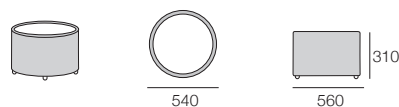

Calypso Coffee Tables

WeatherWeave Deluxe Base
with Glass Top

Calypso SQ

1x SQR Base, 1x SQR Glass Top

Calypso RND STD

1x RND STD Base, 1x RND STD Glass Top

Calypso RND MED

1x RND MED Base, 1x RND MED Glass Top

Calypso RND HIGH

1x RND HIGH Base, 1x RND HIGH Glass Top

Calypso Soft Top

KingRope Base
with Soft Top

Calypso Soft RND STD

1x RND STD Base, 1x Soft RND Seat Pad STD

Calypso Soft RND MED

1x RND STD Base, 1x Soft RND Seat Pad MED