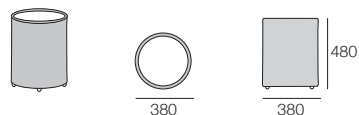

Calypso Coffee Tables

WeatherWeave Deluxe Base
with Glass Top

Calypso SQ

1x SQR Base, 1x SQR Glass Top

Calypso RND STD

1x RND STD Base, 1x RND STD Glass Top

Calypso RND MED

1x RND MED Base, 1x RND MED Glass Top

Calypso RND HIGH

1x RND HIGH Base, 1x RND HIGH Glass Top

Calypso Soft Top

KingRope Base
with Soft Top

Calypso Soft RND STD

1x RND STD Base, 1x Soft RND Seat Pad STD

Calypso Soft RND MED

1x RND STD Base, 1x Soft RND Seat Pad MED