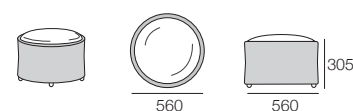

Calypso RND HIGH

1x RND HIGH Base, 1x RND HIGH Glass Top

Calypso Soft Top

KingRope Base
with Soft Top

Calypso Soft RND STD

1x RND STD Base, 1x Soft RND Seat Pad STD

Calypso Soft RND MED

1x RND STD Base, 1x Soft RND Seat Pad MED