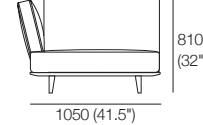

Chaise
1x P940 x 1403LH
1x C1244LH, 1x AB470
1x AB570