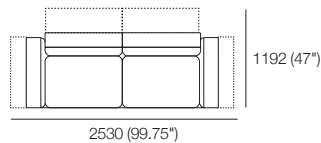

3 Seater 405 Arms 2 Motion (2x Arms)

1x P2661, 3x C781, 3x AB570,
2x AB405 MOTION

2 Seater 405 Arms All Motion

1x P1880, 2x C781, 2x AB570 MOTION,
2x AB405 MOTION

2.5 Seater 405 Arms All Motion

1x P2038, 2x C860, 2x B570W MOTION,
2x AB405 MOTION