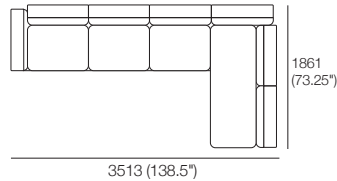

Package B7
1x P1721, 1x P2502, 3x C781,
1x C1562, 6x AB570, 1x AB405