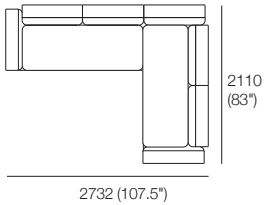

Chaise
1x P940 x 1403RH
1x C1244RH, 2x AB570

Neo Packages

KING[®]
L I V I N G

kingliving.com

Neo Packages

Package A4
1x P1880, 1x P1721, 2x C1562,
5x AB570, 2x AB405

Package B1
2x P2502, 1x C1562, 3x C781, 1x C781D,
1x AB405, 6x AB570