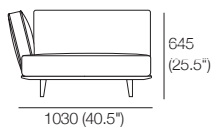

Chaise
1x P940 x 1403LH
1x C1244LH, 2x AB405