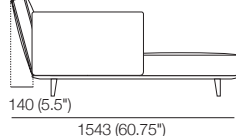

2881 (113.5")

810 (32")
140 (5.5")
921 (36.25")

810 (32")
140 (5.5")
921 (36.25")

810 (32")
140 (5.5")
921 (36.25")

Neo

Chaise P940 LH or RH
Side View Back AB405

Side View Back AB470

Side View Back AB570