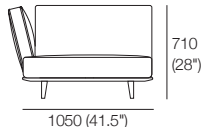

Chaise
1x P940 x 1403LH
1x C1244LH, 2x AB470