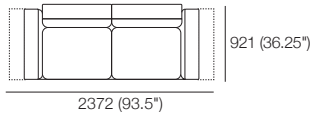

Neo Deluxe Packages

2 Seater 405 Arms 2 Motion (2x Arms)

1x P1880, 2x C781, 2x AB570,
2x AB405 MOTION