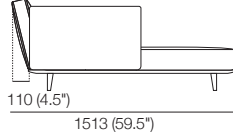

2881 (113.5")

810
(32")

140 (5.5")

921 (36.25")

810
(32")

140 (5.5")

921 (36.25")

810
(32")

140 (5.5")

921 (36.25")

Neo Deluxe

Chaise P940 LH or RH
Side View Back AB405

Side View Back AB470

Side View Back AB570

Chaise
1x P940 x 1403LH
1x C1244LH, 2x AB405

Chaise
1x P940 x 1403LH
1x C1244LH, 1x AB405
1x AB470