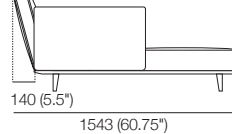

2881 (113.5")

810
(32")

140 (5.5")

921 (36.25")

810
(32")

140 (5.5")

921 (36.25")

810
(32")

140 (5.5")

921 (36.25")

Neo Deluxe

Chaise P940 LH or RH
Side View Back AB405

Side View Back AB470

Side View Back AB570

Chaise
1x P940 x 1403LH
1x C1244LH, 2x AB405

Chaise
1x P940 x 1403LH
1x C1244LH, 1x AB405
1x AB470