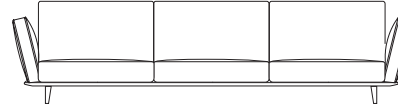

3 Seater P2661

1x P2661, 3x C781, 3x AB570,
2x AB470

710
(28")

2881 (113.5")