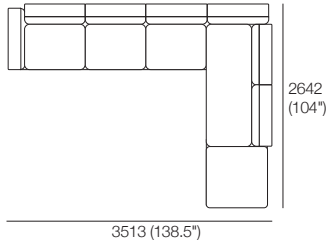

Chaise
1x P940 x 1403RH
1x C1244RH, 2x AB570

Neo Packages

KING[®]
L I V I N G

kingliving.com

Neo Packages

Package A4
1x P1880, 1x P1721, 2x C1562,
5x AB570, 2x AB405

Package B1
2x P2502, 1x C1562, 3x C781, 1x C781D,
1x AB405, 6x AB570