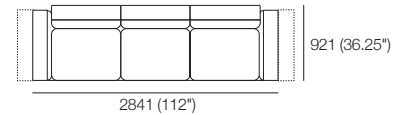

3 Seater 405 Arms 2 Motion (2x Arms)

1x P2661, 3x C781, 3x AB570,
2x AB405 MOTION