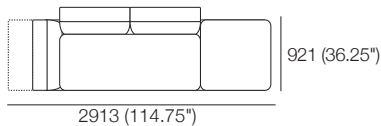

2 Seater PLUS 1x Arm Motion

1x P2502, 1x C781D, 1x C1562,
1x AB570 MOTION, 2x AB570