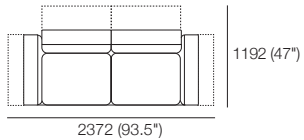

2 Seater 405 Arms All Motion

1x P1880, 2x C781, 2x AB570 MOTION,
2x AB405 MOTION