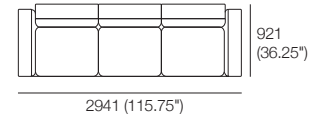

3 Seater High Arms
1x P2661, 3x C781, 5x AB570