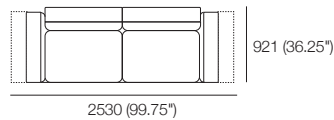

kingliving.com

DT20191006 V1

Neo Deluxe Packages

2 Seater 405 Arms 2 Motion (2x Arms)

1x P1880, 2x C781, 2x AB570,
2x AB405 MOTION

2.5 Seater 405 Arms 2 Motion (2x Arms)

1x P2038, 2x C860, 2x B570W,
2x AB405 MOTION