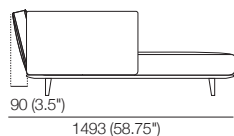

2881 (113.5")

810 (32")
140 (5.5")
921 (36.25")

810 (32")
140 (5.5")
921 (36.25")

810 (32")
140 (5.5")
921 (36.25")

Neo

Chaise P940 LH or RH
Side View Back AB405

Side View Back AB470

Side View Back AB570