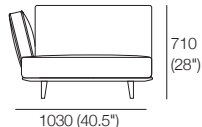

Chaise
1x P940 x 1403LH
1x C1244LH, 1x AB405
1x AB470