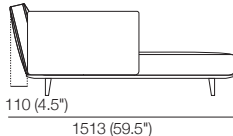

2881 (113.5")

810 (32")
140 (5.5")
921 (36.25")

810 (32")
140 (5.5")
921 (36.25")

810 (32")
140 (5.5")
921 (36.25")

Neo

Chaise P940 LH or RH
Side View Back AB405

Side View Back AB470

Side View Back AB570