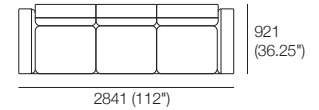

Package 3 Seater Low Arms
1x P2661, 3x C781, 3x AB570,
2x AB405