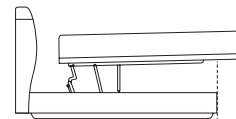

Back View

Double Bed Leather

Top View

Bed Head Detail

Back View

Promenade Storage Bed

Design Features

Storage

Bed base encloses a generous storage compartment.

Storage Access

Engineered Steel Frame opens easily to access storage.

365 (14.5")

Bed-making

Engineered Steel Frame lifts further into the bed-making position and extends past the bed base by 365 (14.5").