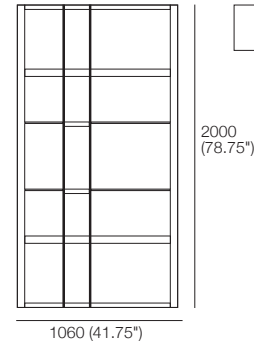

Libreria Bookcase

King Living Colours/Finishes*
with Black Aluminium and
Blue Star Smoked Glass
Front View

Top View