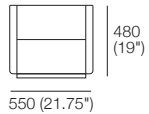

Roma Bedside Stand 2 Drawer

King Living Colours/Finishes*
Front View