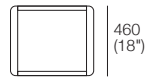

Dainelli Range

Roma Sideboard 4 Door

King Living Colours/Finishes*
Front View

Top View

Tuscan Desk 2 Drawer

King Living Colours/Finishes*
Front View

Roma Entertainment Sideboard

King Living Colours/Finishes*
Front View

Top View

Libreria Bookcase

King Living Colours/Finishes*
with Black Aluminium and
Blue Star Smoked Glass
Front View

Top View

Roma Dresser 3 Drawer

King Living Colours/Finishes*
Front View

Roma Bedside Stand 2 Drawer

King Living Colours/Finishes*
Front View

Top View

Top View