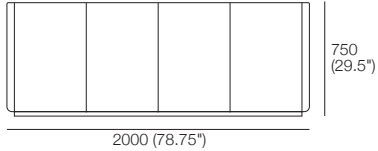

Dainelli Range

Roma Sideboard 4 Door

King Living Colours/Finishes*
Front View

Top View

Tuscan Desk 2 Drawer

King Living Colours/Finishes*
Front View

Roma Entertainment Sideboard

King Living Colours/Finishes*
Front View