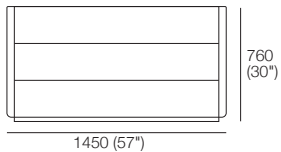

Top View

Libreria Bookcase

King Living Colours/Finishes*
with Black Aluminium and
Blue Star Smoked Glass
Front View

Top View

Roma Dresser 3 Drawer

King Living Colours/Finishes*
Front View

Roma Bedside Stand 2 Drawer