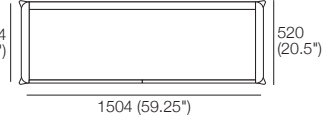

Dainelli Range

Roma Sideboard 4 Door

King Living Colours/Finishes*
Front View

Top View

Tuscan Desk 2 Drawer

King Living Colours/Finishes*
Front View

Roma Entertainment Sideboard

King Living Colours/Finishes*
Front View