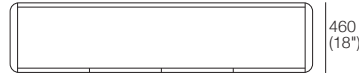

Dainelli Range

Roma Sideboard 4 Door

King Living Colours/Finishes*
Front View

Top View

Tuscan Desk 2 Drawer

King Living Colours/Finishes*
Front View

Roma Entertainment Sideboard

King Living Colours/Finishes*
Front View

Top View

Libreria Bookcase

King Living Colours/Finishes*
with Black Aluminium and
Blue Star Smoked Glass
Front View

Top View

Roma Dresser 3 Drawer

King Living Colours/Finishes*
Front View

Roma Bedside Stand 2 Drawer