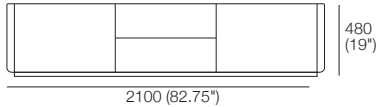

Dainelli Range

Roma Sideboard 4 Door

King Living Colours/Finishes*
Front View

Top View

Tuscan Desk 2 Drawer

King Living Colours/Finishes*
Front View

Roma Entertainment Sideboard

King Living Colours/Finishes*
Front View

Top View

Libreria Bookcase

King Living Colours/Finishes*
with Black Aluminium and
Blue Star Smoked Glass
Front View

Top View

Roma Dresser 3 Drawer

King Living Colours/Finishes*
Front View

Roma Bedside Stand 2 Drawer