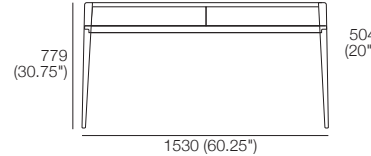

Dainelli Range

Roma Sideboard 4 Door

King Living Colours/Finishes*
Front View

Top View

Tuscan Desk 2 Drawer

King Living Colours/Finishes*
Front View

Roma Entertainment Sideboard

King Living Colours/Finishes*
Front View