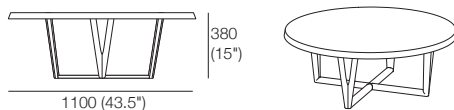

Aspen Collection

KING[®]
L I V I N G

DT2019684-V2

kingliving.com

Aspen Collection

Coffee Table 1350

Coffee Table Round

Dining Chair