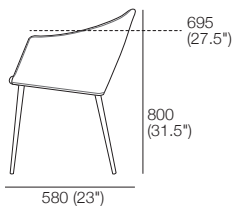

K I N G

DT2021162_V2

kingliving.com

Quay Outdoor
Dining Chairs | Bar Stools

Quay Outdoor

Dining Chairs | Bar Stools

Quay Outdoor Dining Chair (Upholstered)
Front View

650 (25.5")

Side View

580 (23")

Quay II Outdoor Bar Stool (Upholstered)
Front View

510 (20")

Side View

520 (20.5")

Quay II Outdoor Bar Stool (Woven)
Front View

510 (20")

Side View

520 (20.5")

Quay II Outdoor Dining Chair (Woven)
Front View

640 (25.25")

Side View

565 (22.25")

Back Cushion*
(Optional)

410 (16")

Dining Chair with Back Cushion

640 (25.25")

350 (13.75")

565 (22.25")