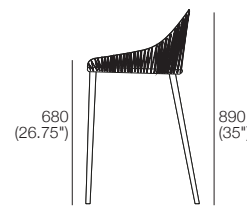

K I N G

DT2021162_V2

kingliving.com

Quay Outdoor
Dining Chairs | Bar Stools

Quay Outdoor

Dining Chairs | Bar Stools

Quay Outdoor Dining Chair (Upholstered)
Front View

650 (25.5")

Side View

580 (23")

Quay II Outdoor Bar Stool (Upholstered)
Front View

510 (20")

Side View

520 (20.5")

Quay II Outdoor Bar Stool (Woven)
Front View

510 (20")

Side View

520 (20.5")

Quay II Outdoor Dining Chair (Woven)
Front View

640 (25.25")

Side View

565 (22.25")

Back Cushion*
(Optional)

410 (16")

Dining Chair with Back Cushion

640 (25.25")

350 (13.75")

565 (22.25")