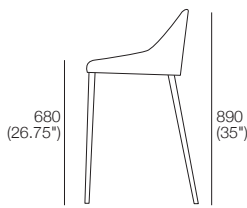

K I N G

DT2021162_V2

kingliving.com

Quay Outdoor
Dining Chairs | Bar Stools

Quay Outdoor

Dining Chairs | Bar Stools

Quay Outdoor Dining Chair (Upholstered)
Front View

650 (25.5")

Side View

580 (23")

Quay II Outdoor Bar Stool (Upholstered)
Front View

510 (20")

Side View

520 (20.5")

Quay II Outdoor Bar Stool (Woven)
Front View

510 (20")

Side View

520 (20.5")

Quay II Outdoor Dining Chair (Woven)
Front View

640 (25.25")

Side View

565 (22.25")

Back Cushion*
(Optional)

410 (16")

Dining Chair with Back Cushion

640 (25.25")

350 (13.75")

565 (22.25")