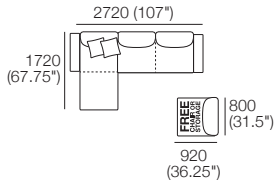

### Package 1 Deluxe Plus AE (FREE Chair or Storage)

Components: 2x Rectangle, 3x Back, 2x Box Arm,

Plus: 2x Magic Joiner Pair M105, 4x Bed Bracket, 2x Panama Cushion SQUARE

Configurations: Shown with FREE Chair