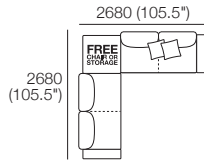

### Package 1 Deluxe Plus AE (FREE Chair or Storage)

Components: 2x Rectangle, 3x Back, 2x Box Arm,

Plus: 2x Magic Joiner Pair M105, 4x Bed Bracket, 2x Panama Cushion SQUARE

Configurations: Shown with FREE Chair