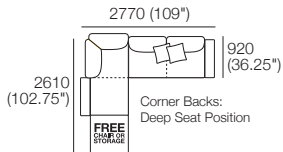

### Package 1 Deluxe Plus AE (FREE Chair or Storage)

Components: 2x Rectangle, 3x Back, 2x Box Arm,

Plus: 2x Magic Joiner Pair M105, 4x Bed Bracket, 2x Panama Cushion SQUARE

Configurations: Shown with FREE Chair