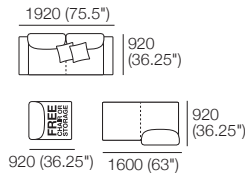

### Package 1 Deluxe Plus AE (FREE Chair or Storage)

Components: 2x Rectangle, 3x Back, 2x Box Arm,

Plus: 2x Magic Joiner Pair M105, 4x Bed Bracket, 2x Panama Cushion SQUARE

Configurations: Shown with FREE Chair