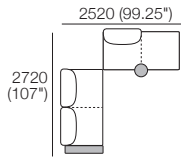

Delta III Package 1T AE

Package 1T AE

Components: 2x Rectangle, 3x Back,
1x Platform Table RECT Timber, 1x Platform Table RND Timber
Configurations:

*Corner Backs: Deep Seat Position

*Corner Backs: Deep Seat Position