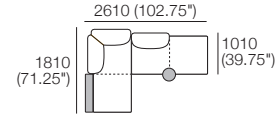

Delta III Package 1T AE

Package 1T AE

Components: 2x Rectangle, 3x Back,
1x Platform Table RECT Timber, 1x Platform Table RND Timber
Configurations:

*Corner Backs: Deep Seat Position

*Corner Backs: Deep Seat Position