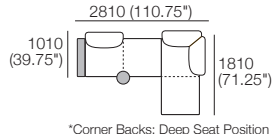

Delta III Package 1T AE

Package 1T AE

Components: 2x Rectangle, 3x Back,
1x Platform Table RECT Timber, 1x Platform Table RND Timber
Configurations:

*Corner Backs: Deep Seat Position

*Corner Backs: Deep Seat Position