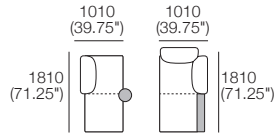

Delta III Package 1T AE

Package 1T AE

Components: 2x Rectangle, 3x Back,
1x Platform Table RECT Timber, 1x Platform Table RND Timber
Configurations:

*Corner Backs: Deep Seat Position

*Corner Backs: Deep Seat Position