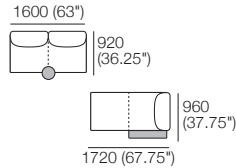

Delta III Package 1T AE

Package 1T AE

Components: 2x Rectangle, 3x Back,
1x Platform Table RECT Timber, 1x Platform Table RND Timber
Configurations:

*Corner Backs: Deep Seat Position

*Corner Backs: Deep Seat Position