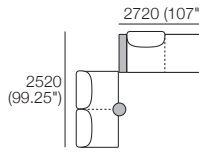

Delta III Package 1T AE

Package 1T AE

Components: 2x Rectangle, 3x Back,
1x Platform Table RECT Timber, 1x Platform Table RND Timber
Configurations:

*Corner Backs: Deep Seat Position

*Corner Backs: Deep Seat Position