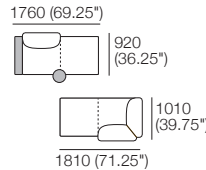

Delta III Package 1T AE

Package 1T AE

Components: 2x Rectangle, 3x Back,
1x Platform Table RECT Timber, 1x Platform Table RND Timber
Configurations:

*Corner Backs: Deep Seat Position

*Corner Backs: Deep Seat Position