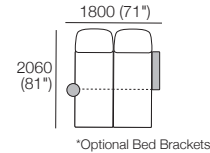

Delta III Package 1T AE

Package 1T AE

Components: 2x Rectangle, 3x Back,
1x Platform Table RECT Timber, 1x Platform Table RND Timber
Configurations:

*Corner Backs: Deep Seat Position

*Corner Backs: Deep Seat Position