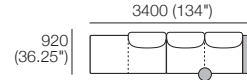

Delta III Package 1T AE

Package 1T AE

Components: 2x Rectangle, 3x Back,
1x Platform Table RECT Timber, 1x Platform Table RND Timber
Configurations:

*Corner Backs: Deep Seat Position

*Corner Backs: Deep Seat Position