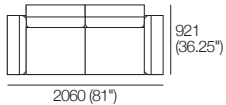

Package B7

1x P1721, 1x P2502, 3x C781,
1x C1562, 6x AB570, 1x AB405

Package 3 Seater Low Arms

1x P2661, 3x C781, 3x AB570,
2x AB405

3 Seater High Arms

1x P2661, 3x C781, 5x AB570

Package 2 Seater 405 Arms

1x P1880, 2x C781, 2x AB570,
2x AB405

Package 2.5 Seater 405 Arms

1x P2038, 2x C860, 2x B570W,
2x AB405

Package B8

2x P1721, 2x C1562, 5x AB570,
1x AB405

2 Seater PLUS Package 1

1x P2502, 1x C781D, 1x C1562, 3x AB570

Effective October 2020. As King Living has a policy of continuous improvement, changes to products and specifications may be made without prior notice. Images and drawings are representative of design only. Accessories not included.