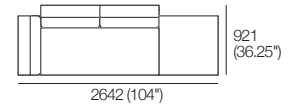

Package 2.5 Seater 405 Arms

1x P2038, 2x C860, 2x B570W,
2x AB405

Package B8

2x P1721, 2x C1562, 5x AB570,
1x AB405

2 Seater PLUS Package 1

1x P2502, 1x C781D, 1x C1562, 3x AB570

Effective October 2020. As King Living has a policy of continuous improvement, changes to products and specifications may be made without prior notice. Images and drawings are representative of design only. Accessories not included.