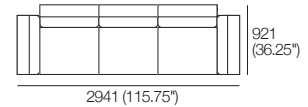

Package B7

1x P1721, 1x P2502, 3x C781,
1x C1562, 6x AB570, 1x AB405

Package 3 Seater Low Arms

1x P2661, 3x C781, 3x AB570,
2x AB405

3 Seater High Arms

1x P2661, 3x C781, 5x AB570

Package 2 Seater 405 Arms

1x P1880, 2x C781, 2x AB570,
2x AB405

Package 2.5 Seater 405 Arms

1x P2038, 2x C860, 2x B570W,
2x AB405

Package B8

2x P1721, 2x C1562, 5x AB570,
1x AB405

2 Seater PLUS Package 1

1x P2502, 1x C781D, 1x C1562, 3x AB570

Effective October 2020. As King Living has a policy of continuous improvement, changes to products and specifications may be made without prior notice. Images and drawings are representative of design only. Accessories not included.