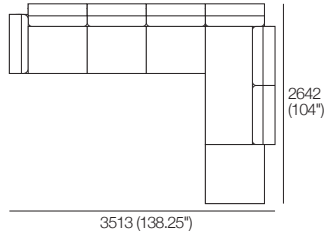

3 Seater 1 Arm P2502 (LH or RH)
Components: 1x P2502, 3x C781,
3x AB570, 1x AB470

2 Seater P1880
Side View

2 Seater P1880
Components: 1x P1880, 2x C781,
2x AB570, 2x AB470

2 Seater P1880
Side View

3 Seater P2661
Components: 1x P2661, 3x C781,
3x AB570, 2x AB470

AB405
Front View

AB470
Front View

AB570
Front View

Neo II

Package A4

1x P1880, 1x P1721, 2x C1562,
5x AB570, 2x AB405

Package B1

2x P2502, 1x C1562, 3x C781, 1x C781D,
1x AB405, 6x AB570