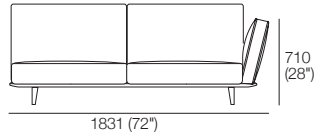

Neo II

KING[®]
LIVING

DT202.0035.V3

kingliving.com

Neo II

2 Seater 1 Arm P1721 (LH or RH)
Side View

2 Seater 1 Arm P1721 (LH or RH)
Components: 1x P1721, 2x C781,
2x AB570, 1x AB470

3 Seater 1 Arm P2502 (LH or RH)
Side View

3 Seater 1 Arm P2502 (LH or RH)
Components: 1x P2502, 3x C781,
3x AB570, 1x AB470

2 Seater P1880
Side View

2 Seater P1880
Components: 1x P1880, 2x C781,
2x AB570, 2x AB470

2 Seater P1880
Side View

3 Seater P2661
Components: 1x P2661, 3x C781,
3x AB570, 2x AB470