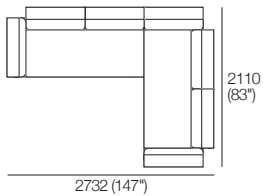

3 Seater 1 Arm P2502 (LH or RH)
Components: 1x P2502, 3x C781,
3x AB570, 1x AB470

2 Seater P1880
Side View

2 Seater P1880
Components: 1x P1880, 2x C781,
2x AB570, 2x AB470

2 Seater P1880
Side View

3 Seater P2661
Components: 1x P2661, 3x C781,
3x AB570, 2x AB470

AB405
Front View

AB470
Front View

AB570
Front View

Neo II

Package A4

1x P1880, 1x P1721, 2x C1562,
5x AB570, 2x AB405

Package B1

2x P2502, 1x C1562, 3x C781, 1x C781D,
1x AB405, 6x AB570