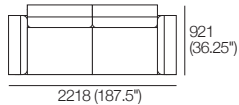

Package B7

1x P1721, 1x P2502, 3x C781,
1x C1562, 6x AB570, 1x AB405

Package 3 Seater Low Arms

1x P2661, 3x C781, 3x AB570,
2x AB405

3 Seater High Arms

1x P2661, 3x C781, 5x AB570

Package 2 Seater 405 Arms

1x P1880, 2x C781, 2x AB570,
2x AB405

Package 2.5 Seater 405 Arms

1x P2038, 2x C860, 2x B570W,
2x AB405

Package B8

2x P1721, 2x C1562, 5x AB570,
1x AB405

2 Seater PLUS Package 1

1x P2502, 1x C781D, 1x C1562, 3x AB570

Effective October 2020. As King Living has a policy of continuous improvement, changes to products and specifications may be made without prior notice. Images and drawings are representative of design only. Accessories not included.