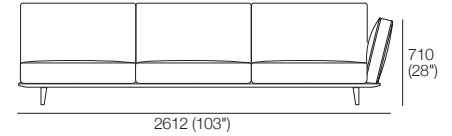

Neo II

KING[®]
LIVING

DT202.0035.V3

kingliving.com

Neo II

2 Seater 1 Arm P1721 (LH or RH)
Side View

2 Seater 1 Arm P1721 (LH or RH)
Components: 1x P1721, 2x C781,
2x AB570, 1x AB470

3 Seater 1 Arm P2502 (LH or RH)
Side View

3 Seater 1 Arm P2502 (LH or RH)
Components: 1x P2502, 3x C781,
3x AB570, 1x AB470

2 Seater P1880
Side View

2 Seater P1880
Components: 1x P1880, 2x C781,
2x AB570, 2x AB470

2 Seater P1880
Side View

3 Seater P2661
Components: 1x P2661, 3x C781,
3x AB570, 2x AB470