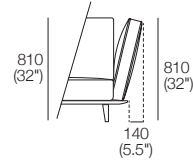

AB570
Front View