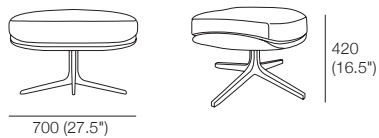

Seymour

Chair Low Swivel

Chair Low Fixed

Foot Stool Swivel D540 (21.25")

Foot Stool Fixed D540 (21.25")

Seymour