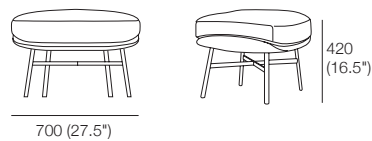

Seymour

Chair Low Swivel

Chair Low Fixed

Foot Stool Swivel D540 (21.25")

Foot Stool Fixed D540 (21.25")

Seymour