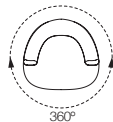

Aura Lounge Chair

with Swivel Base / or Adjustable Legs

Swivel Base

360°

Front

325
(12.75")

1000 (39.5")

Side

455
(18")

935 (37")

780
(30.75")

Adjustable Legs