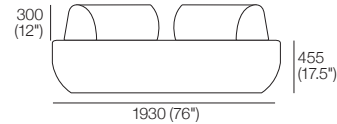

Gap: Top

1190
(47")

655
(25.75")

Front

2235 (88")

Rear

Right: Top

STORAGE

Front

480
(19")

2170 (85.5")

Rear

Left: Top

STORAGE

Front

2170 (85.5")

Top View

Omni Positional Backrest Free-positioning Backrest without brackets or attachments.

Top View (Leather)

Top View (Fabric)

Underside View
Grip-base to hold Backrest position

Aura Deep Package

Aura Deep Package 1

Components: 1x Aura 1900D Base,
2x Aura Omni Positional Backrest

Top View

Front View

Side View