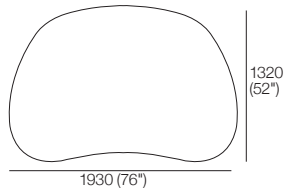

Aura Deep

Aura Deep 1900D Base

Top View