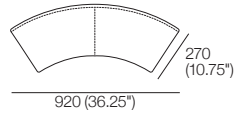

Configurations
Gap: Top

Front

Right: Top

Front

Left: Top

Front

Aura Deep

Aura Deep 1900D Base

Top View

Omni Positional Backrest Free-positioning Backrest without brackets or attachments.

Top View (Leather)

Top View (Fabric)

Underside View
Grip-base to hold Backrest position

Aura Deep Package

Aura Deep Package 1