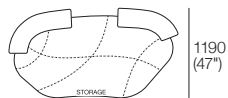

Aura

Arrange Aura's modular arms to suit your comfort style and your spatial requirements.
Storage Base shown. Leather detail indicated.

Aura Sofa Configurations

Gap: Top

1190
(47")

655
(25.75")

Front