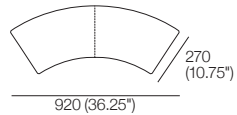

Top View

Omni Positional Backrest Free-positioning Backrest without brackets or attachments.

Top View (Leather)

Top View (Fabric)

Underside View
Grip-base to hold Backrest position

Aura Deep Package

Aura Deep Package 1