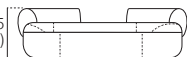

2235 (88")

Rear