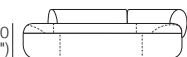

2170 (85.5")

Rear