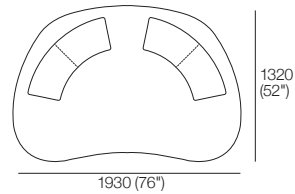

Front

480
(19")

2170 (85.5")

Rear

Left: Top

STORAGE

Front

2170 (85.5")

Top View

Omni Positional Backrest Free-positioning Backrest without brackets or attachments.

Top View (Leather)

Top View (Fabric)

Underside View
Grip-base to hold Backrest position

Aura Deep Package

Aura Deep Package 1

Components: 1x Aura 1900D Base,
2x Aura Omni Positional Backrest

Top View

Front View

Side View