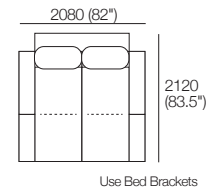

3 Seater Chaise Soft Package

1x Corner Chaise, Twin Back – **CC1**

1x 2 Seater, Single Arm, Long Back – **2S3**