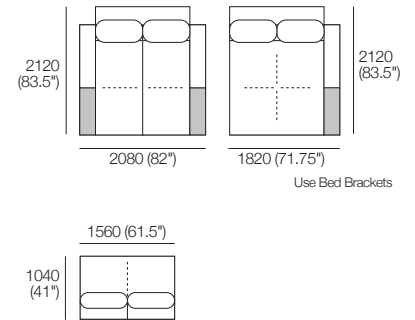

Kato Composition 6

Explore compositions configured from Kato modules. Contact your Showroom for more information.

1x Grand Double Chaise, TimberShelf-780* – **GDC2**

1x Corner Chaise, TimberShelf-780* – **CC2**

1x 2 Seater, Single Arm, Long Back – **2S3**

1x Chaise, TimberShelf-780* – **C3**

*Customise with Low Shelf or Media Console