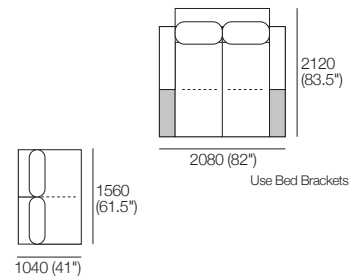

Kato Composition 5

Explore compositions configured from Kato modules. Contact your Showroom for more information.

1x Corner Chaise, TimberShelf-780* – **CC2**

1x 2 Seater, Single Arm, Long Back – **2S3**

1x Chaise, TimberShelf-780* – **C3**

*Customise with Low Shelf or Media Console