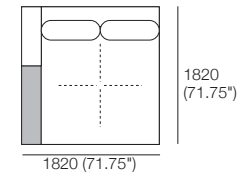

Grand Double Chaise, TimberShelf-1040
GDC3

Components (LH/RH):
Platform: 1x P1820-D1820
Seat: 1x C1560-D1560
Arm/Back: 1x AB1560, 1x AB780
Timber: 1x MediaShelf-1040*; or
1x LowShelf-1040*
Cushion: 2x BC780