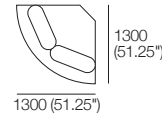

Kato Packages

Preselected packages are available online and in Showrooms. Easily rearrange the modules to suit your lifestyle and your space.

Corner Package 1

1x 2 Seater, Single Arm, TimberShelf-1040*,
Long Back – **2S5**

1x 2 Seater, Single Arm, TimberShelf-1040*,
Twin Back – **2S6**

1x Curved Corner – **CNR1**

*Customise with Low Shelf or Media Console