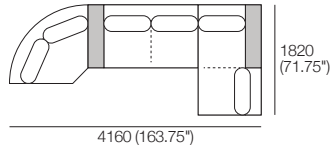

Kato Packages

Preselected packages are available online and in Showrooms. Easily rearrange the modules to suit your lifestyle and your space.

Corner Package 1

1x 2 Seater, Single Arm, TimberShelf-1040*,
Long Back – **2S5**

1x 2 Seater, Single Arm, TimberShelf-1040*,
Twin Back – **2S6**

1x Curved Corner – **CNR1**

*Customise with Low Shelf or Media Console

*Use Bed Brackets

Double Chaise Corner Package

1x Double Chaise, TimberShelf-780* – **DC3**

2x 2 Seater, Long Back – **2S1**

1x Curved Corner – **CNR1**

*Customise with Low Shelf or Media Console