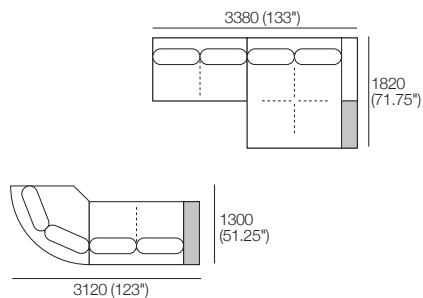

Kato Packages

Preselected packages are available online and in Showrooms. Easily rearrange the modules to suit your lifestyle and your space.

Double Chaise Corner Grand Package

- 1x Grand Double Chaise, TimberShelf-780* – **GDC2**
- 1x 2 Seater, Single Arm, TimberShelf-1040*, Long Back – **2S5**
- 1x 2 Seater, Long Back – **2S1**
- 1x Curved Corner – **CNR1**

*Customise with Low Shelf or Media Console