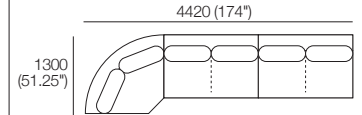

*Use Bed Brackets

Double Chaise Corner Package

1x Double Chaise, TimberShelf-780* – **DC3**

2x 2 Seater, Long Back – **2S1**

1x Curved Corner – **CNR1**

*Customise with Low Shelf or Media Console

Use Bed Brackets