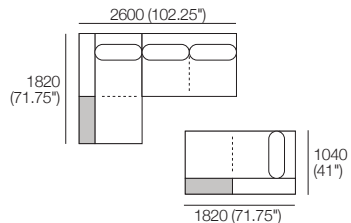

Kato Composition 1

Explore compositions configured from Kato modules. Contact your Showroom for more information.

2x Corner Chaise, TimberShelf-780* – **CC2**

1x 2 Seater, Long Back – **2S1**

*Customise with Low Shelf or Media Console