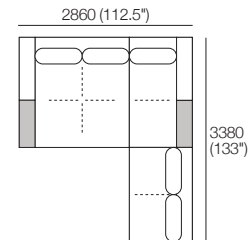

Kato Composition 2

Explore compositions configured from Kato modules. Contact your Showroom for more information.

1x Grand Double Chaise, TimberShelf-780* – **GDC2**

1x Corner Chaise, TimberShelf-780 – **CC2**

1x 2 Seater, Long Back – **2S1**

*Customise with Low Shelf or Media Console