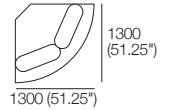

*Use Bed Brackets