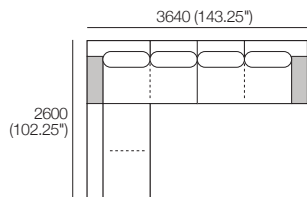

Kato Composition 1

Explore compositions configured from Kato modules. Contact your Showroom for more information.

2x Corner Chaise, TimberShelf-780* – **CC2**

1x 2 Seater, Long Back – **2S1**

*Customise with Low Shelf or Media Console