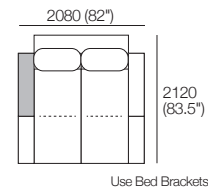

Kato Packages

Preselected packages are available online and in Showrooms. Easily rearrange the modules to suit your lifestyle and your space.

3 Seater Chaise Package

1x Corner Chaise, Twin Back – **CC1**

1x 2 Seater, Single Arm,

TimberShelf-1040", Long Back – **2S5**

*Customise with Low Shelf or Media Console