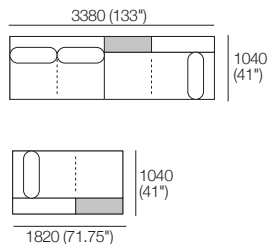

Kato Composition 1

Explore compositions configured from Kato modules. Contact your Showroom for more information.

2x Corner Chaise, TimberShelf-780* – **CC2**

1x 2 Seater, Long Back – **2S1**

*Customise with Low Shelf or Media Console