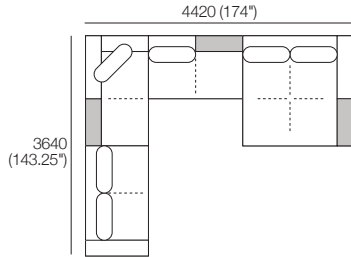

Kato Composition 6

Explore compositions configured from Kato modules. Contact your Showroom for more information.

1x Grand Double Chaise, TimberShelf-780* – **GDC2**

1x Corner Chaise, TimberShelf-780* – **CC2**

1x 2 Seater, Single Arm, Long Back – **2S3**

1x Chaise, TimberShelf-780* – **C3**

*Customise with Low Shelf or Media Console