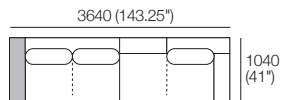

1x Corner Chaise, Twin Back – **CC1**

1x 2 Seater, Single Arm,

TimberShelf-1040", Long Back – **2S5**

*Customise with Low Shelf or Media Console

3 Seater Chaise Soft Package

1x Corner Chaise, Twin Back – **CC1**