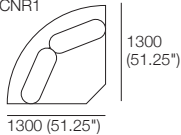

General Height Dimensions

Curved Corner CNR1

Components:

Platform: 1x P-CNR R1300
Seat: 1x C-CNR R1040
Arm/Back: 1x AB-CNR R1300
Cushion: 2x BC780

2 Seater, Long Back 2S1

Components:

Platform: 1x P1560-D1040
Seat: 1x C1560-D780
Arm/Back: 1x AB1560
Cushion: 2x BC780