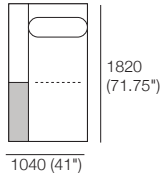

Corner Chaise, TimberShelf-780
CC2

Components (LH/RH):
Platform: 1x P1820-D1040
Seat: 1x C1560-D780
Arm/Back: 1x AB1040, 1x AB780
Timber: 1x MediaShelf-780*; or
1x LowShelf-780*
Cushion: 1x BC780