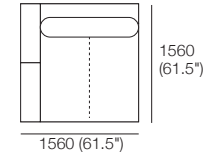

Double Chaise, Twin Back
DC2

Components (LH/RH):
Platform: 1x P1560-D1560
Seat: 1x C1300-D1300
Arm/Back: 1x AB1300,
2x AB780
Cushion: 1x BC1300