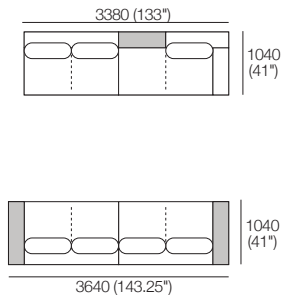

Kato Composition 3

Explore compositions configured from Kato modules. Contact your Showroom for more information.

1x 2 Seater, Long Back – **2S1**

2x 2 Seater, Single Arm, Twin Back – **2S4**

1x Corner Chaise, TimberShelf-780* – **CC2**

*Customise with Low Shelf or Media Console