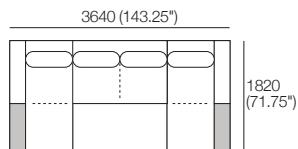

Kato Composition 1

Explore compositions configured from Kato modules. Contact your Showroom for more information.

2x Corner Chaise, TimberShelf-780* – **CC2**

1x 2 Seater, Long Back – **2S1**

*Customise with Low Shelf or Media Console