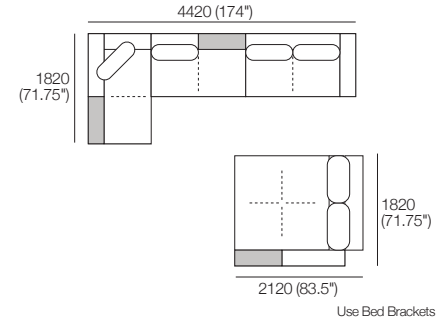

Kato Composition 6

Explore compositions configured from Kato modules. Contact your Showroom for more information.

1x Grand Double Chaise, TimberShelf-780* – **GDC2**

1x Corner Chaise, TimberShelf-780* – **CC2**

1x 2 Seater, Single Arm, Long Back – **2S3**

1x Chaise, TimberShelf-780* – **C3**

*Customise with Low Shelf or Media Console