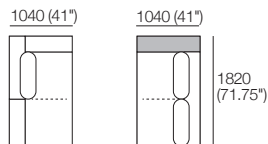

Kato Packages

Preselected packages are available online and in Showrooms. Easily rearrange the modules to suit your lifestyle and your space.

3 Seater Chaise Package

1x Corner Chaise, Twin Back – **CC1**

1x 2 Seater, Single Arm,

TimberShelf-1040", Long Back – **2S5**

*Customise with Low Shelf or Media Console