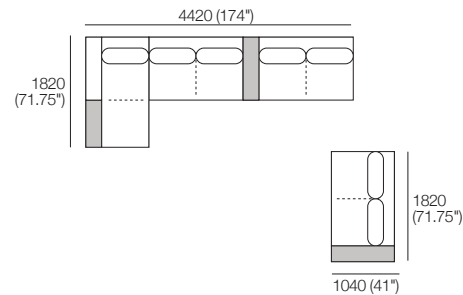

Kato Composition 3

Explore compositions configured from Kato modules. Contact your Showroom for more information.

1x 2 Seater, Long Back – **2S1**

2x 2 Seater, Single Arm, Twin Back – **2S4**

1x Corner Chaise, TimberShelf-780* – **CC2**

*Customise with Low Shelf or Media Console