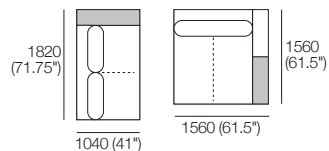

Kato Packages

Preselected packages are available online and in Showrooms. Easily rearrange the modules to suit your lifestyle and your space.

4 Seater Double Chaise 2T Package

1x 2 Seater, Single Arm, TimberShelf-1040*,
Long Back – **2S5**

1x Double Chaise, TimberShelf-780* – **DC3**

*Customise with Low Shelf or Media Console