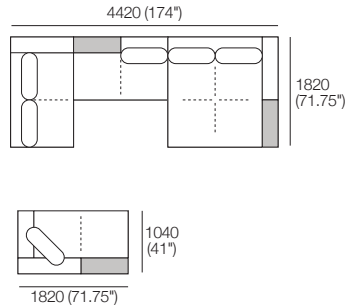

Kato Composition 6

Explore compositions configured from Kato modules. Contact your Showroom for more information.

1x Grand Double Chaise, TimberShelf-780* – **GDC2**

1x Corner Chaise, TimberShelf-780* – **CC2**

1x 2 Seater, Single Arm, Long Back – **2S3**

1x Chaise, TimberShelf-780* – **C3**

*Customise with Low Shelf or Media Console