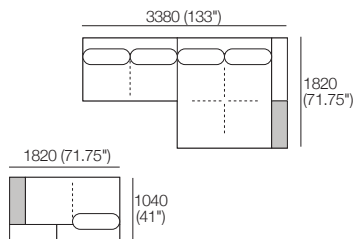

Kato Composition 2

Explore compositions configured from Kato modules. Contact your Showroom for more information.

1x Grand Double Chaise, TimberShelf-780* – **GDC2**

1x Corner Chaise, TimberShelf-780 – **CC2**

1x 2 Seater, Long Back – **2S1**

*Customise with Low Shelf or Media Console