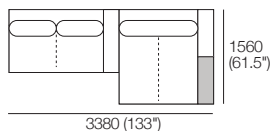

Kato Packages

Preselected packages are available online and in Showrooms. Easily rearrange the modules to suit your lifestyle and your space.

4 Seater Double Chaise 1T Package

1x 2 Seater, Single Arm, Long Back – **2S3**

1x Double Chaise, TimberShelf-780* – **DC3**

*Customise with Low Shelf or Media Console