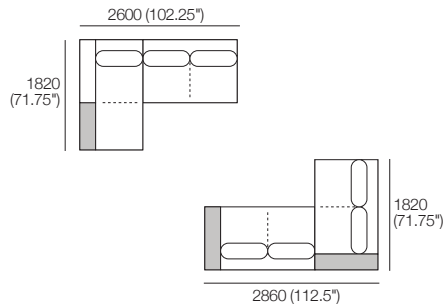

Kato Composition 3

Explore compositions configured from Kato modules. Contact your Showroom for more information.

1x 2 Seater, Long Back – **2S1**

2x 2 Seater, Single Arm, Twin Back – **2S4**

1x Corner Chaise, TimberShelf-780* – **CC2**

*Customise with Low Shelf or Media Console