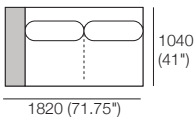

2 Seater, Single Arm, TimberShelf-1040, Long Back 2S5

Components (LH/RH):

Platform: 1x P1820-D1040
Seat: 1x C1560-D780
Arm/Back: 1x AB1560
Timber: 1x MediaShelf-1040*; or
1x LowShelf-1040*
Cushion: 2x BC780