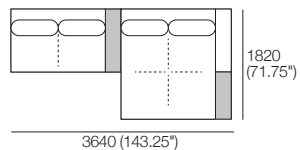

4 Seater Double Chaise Grand 2T Package

1x Grand Double Chaise,
TimberShelf-780* – **GDC2**

1x 2 Seater, Single Arm, TimberShelf-1040*,
Long Back – **2S5**

*Customise with Low Shelf or Media Console