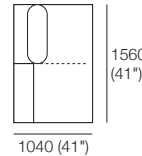

Chaise, Twin Back C2

Components (LH/RH):

Platform: 1x P1560-D1040
Seat: 1x C1560-D780
Arm/Back: 2x AB780
Cushion: 1x BC780