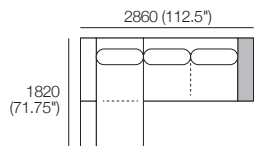

Kato Packages

Preselected packages are available online and in Showrooms. Easily rearrange the modules to suit your lifestyle and your space.

3 Seater Chaise Package

1x Corner Chaise, Twin Back – **CC1**

1x 2 Seater, Single Arm,

TimberShelf-1040", Long Back – **2S5**

*Customise with Low Shelf or Media Console