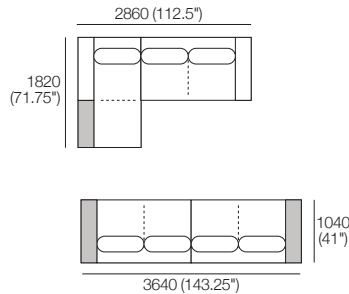

Kato Composition 4

Explore compositions configured from Kato modules. Contact your Showroom for more information.

1x Corner Chaise, TimberShelf-780* – **CC2**

2x 2 Seater, Single Arm, TimberShelf-1040*, Long Back – **2S5**

1x 2 Seater, Single Arm, Long Back – **2S3**

*Customise with Low Shelf or Media Console