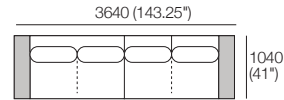

Kato Packages

Preselected packages are available online and in Showrooms. Easily rearrange the modules to suit your lifestyle and your space.

Corner Package 1

1x 2 Seater, Single Arm, TimberShelf-1040*,
Long Back – **2S5**

1x 2 Seater, Single Arm, TimberShelf-1040*,
Twin Back – **2S6**

1x Curved Corner – **CNR1**

*Customise with Low Shelf or Media Console