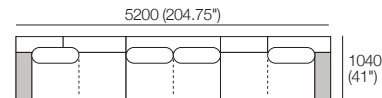

Kato Composition 1

Explore compositions configured from Kato modules. Contact your Showroom for more information.

2x Corner Chaise, TimberShelf-780* – **CC2**

1x 2 Seater, Long Back – **2S1**

*Customise with Low Shelf or Media Console