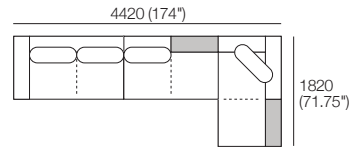

Kato Composition 5

Explore compositions configured from Kato modules. Contact your Showroom for more information.

1x Corner Chaise, TimberShelf-780* – **CC2**

1x 2 Seater, Single Arm, Long Back – **2S3**

1x Chaise, TimberShelf-780* – **C3**

*Customise with Low Shelf or Media Console