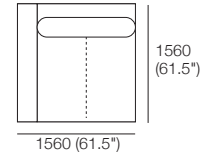

Double Chaise, Long Back
DC1

Components (LH/RH):
Platform: 1x P1560-D1560
Seat: 1x C1300-D1300
Arm/Back: 1x AB1300,
1x AB1560
Cushion: 1x BC1300