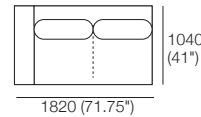

2 Seater, Single Arm, Long Back 2S3

Components (LH/RH):

Platform: 1x P1820-D1040
Seat: 1x C1560-D780
Arm/Back: 1x AB1560,
1x AB1040
Cushion: 2x BC780