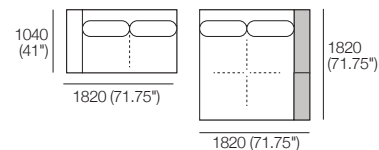

4 Seater Double Chaise Grand 2T Package

1x Grand Double Chaise,
TimberShelf-780* – **GDC2**

1x 2 Seater, Single Arm, TimberShelf-1040*,
Long Back – **2S5**

*Customise with Low Shelf or Media Console