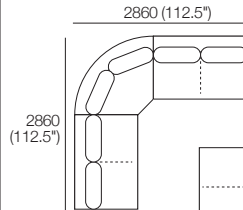

*Use Bed Brackets

Double Chaise Corner Package

1x Double Chaise, TimberShelf-780* – **DC3**

2x 2 Seater, Long Back – **2S1**

1x Curved Corner – **CNR1**

*Customise with Low Shelf or Media Console

Use Bed Brackets