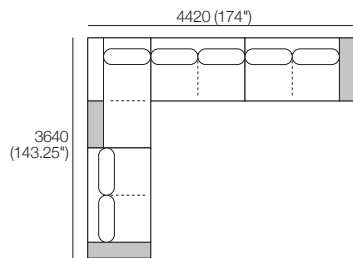

Kato Composition 3

Explore compositions configured from Kato modules. Contact your Showroom for more information.

1x 2 Seater, Long Back – **2S1**

2x 2 Seater, Single Arm, Twin Back – **2S4**

1x Corner Chaise, TimberShelf-780* – **CC2**

*Customise with Low Shelf or Media Console