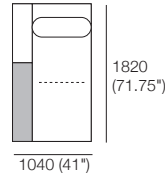

Corner Chaise, TimberShelf-1040
CC3

Components (LH/RH):
Platform: 1x P1820-D1040
Seat: 1x C1560-D780
Arm/Back: 2x AB780
Timber: 1x MediaShelf-1040*; or
1x LowShelf-1040*
Cushion: 1x BC780