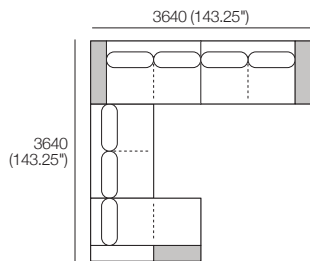

Kato Composition 3

Explore compositions configured from Kato modules. Contact your Showroom for more information.

1x 2 Seater, Long Back – **2S1**

2x 2 Seater, Single Arm, Twin Back – **2S4**

1x Corner Chaise, TimberShelf-780* – **CC2**

*Customise with Low Shelf or Media Console