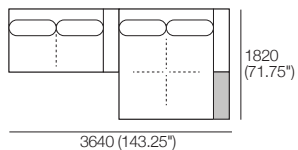

4 Seater Double Chaise Grand 1T Package

1x Grand Double Chaise,
TimberShelf-780* – **GDC2**

1x 2 Seater, Single Arm, TimberShelf-1040*,
Long Back – **2S5**

*Customise with Low Shelf or Media Console