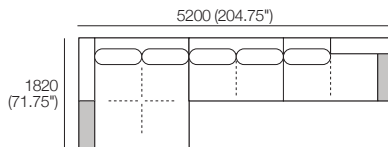

Kato Composition 2

Explore compositions configured from Kato modules. Contact your Showroom for more information.

1x Grand Double Chaise, TimberShelf-780* – **GDC2**

1x Corner Chaise, TimberShelf-780 – **CC2**

1x 2 Seater, Long Back – **2S1**

*Customise with Low Shelf or Media Console