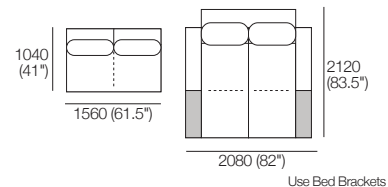

Kato Composition 1

Explore compositions configured from Kato modules. Contact your Showroom for more information.

2x Corner Chaise, TimberShelf-780* – **CC2**

1x 2 Seater, Long Back – **2S1**

*Customise with Low Shelf or Media Console