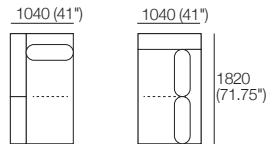

3 Seater Chaise Soft Package

1x Corner Chaise, Twin Back – **CC1**

1x 2 Seater, Single Arm, Long Back – **2S3**