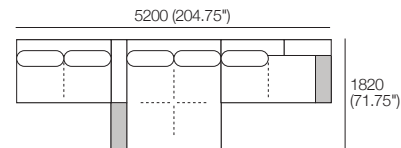

Kato Composition 2

Explore compositions configured from Kato modules. Contact your Showroom for more information.

1x Grand Double Chaise, TimberShelf-780* – **GDC2**

1x Corner Chaise, TimberShelf-780 – **CC2**

1x 2 Seater, Long Back – **2S1**

*Customise with Low Shelf or Media Console