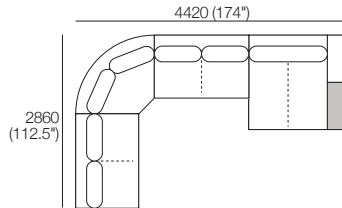

*Use Bed Brackets

Double Chaise Corner Package

1x Double Chaise, TimberShelf-780* – **DC3**

2x 2 Seater, Long Back – **2S1**

1x Curved Corner – **CNR1**

*Customise with Low Shelf or Media Console

Use Bed Brackets