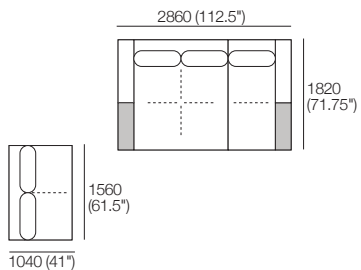

Kato Composition 2

Explore compositions configured from Kato modules. Contact your Showroom for more information.

1x Grand Double Chaise, TimberShelf-780* – **GDC2**

1x Corner Chaise, TimberShelf-780 – **CC2**

1x 2 Seater, Long Back – **2S1**

*Customise with Low Shelf or Media Console