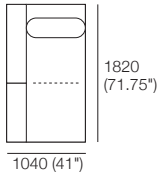

Kato Modules

Kato Modules:

Arrange the modules to create the configuration that suits your space. Select from preselected packages or create your own composition.

Corner Chaise, Twin Back
CC1

Components (LH/RH):
Platform: 1x P1820-D1040
Seat: 1x C1560-D780
Arm/Back: 1x AB1040,
2x AB780
Cushion: 1x BC780