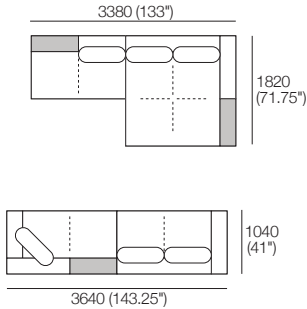

Kato Composition 6

Explore compositions configured from Kato modules. Contact your Showroom for more information.

1x Grand Double Chaise, TimberShelf-780* – **GDC2**

1x Corner Chaise, TimberShelf-780* – **CC2**

1x 2 Seater, Single Arm, Long Back – **2S3**

1x Chaise, TimberShelf-780* – **C3**

*Customise with Low Shelf or Media Console