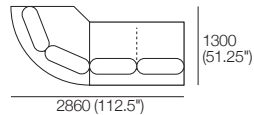

*Use Bed Brackets

Double Chaise Corner Package

1x Double Chaise, TimberShelf-780* – **DC3**

2x 2 Seater, Long Back – **2S1**

1x Curved Corner – **CNR1**

*Customise with Low Shelf or Media Console

Use Bed Brackets