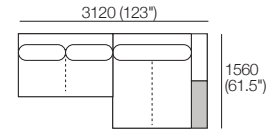

*Use Bed Brackets

Double Chaise Corner Package

1x Double Chaise, TimberShelf-780* – **DC3**

2x 2 Seater, Long Back – **2S1**

1x Curved Corner – **CNR1**

*Customise with Low Shelf or Media Console

Use Bed Brackets