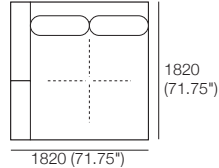

Grand Double Chaise
GDC1

Components (LH/RH):
Platform: 1x P1820-D1820
Seat: 1x C1560-D1560
Arm/Back: 1x AB1560, 1x AB1040,
1x A780
Cushion: 2x BC780