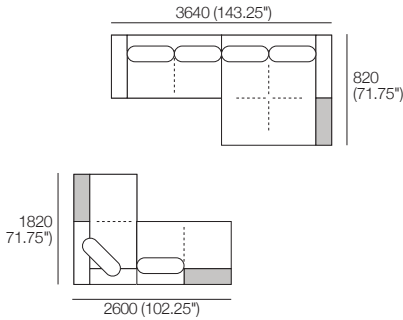

Kato Composition 6

Explore compositions configured from Kato modules. Contact your Showroom for more information.

1x Grand Double Chaise, TimberShelf-780* – **GDC2**

1x Corner Chaise, TimberShelf-780* – **CC2**

1x 2 Seater, Single Arm, Long Back – **2S3**

1x Chaise, TimberShelf-780* – **C3**

*Customise with Low Shelf or Media Console