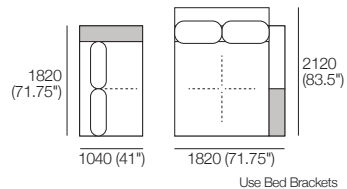

4 Seater Double Chaise Grand 2T Package

1x Grand Double Chaise,
TimberShelf-780* – **GDC2**

1x 2 Seater, Single Arm, TimberShelf-1040*,
Long Back – **2S5**

*Customise with Low Shelf or Media Console