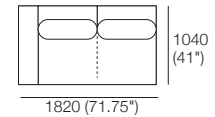

2 Seater, Single Arm, Twin Back 2S4

Components (LH/RH):

Platform: 1x P1820-D1040
Seat: 1x C1560-D780
Arm/Back: 2x AB780,
1x AB1040
Cushion: 2x BC780