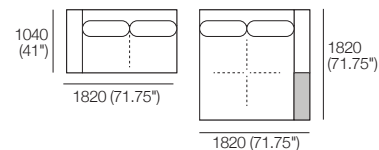

4 Seater Double Chaise Grand 1T Package

1x Grand Double Chaise,
TimberShelf-780* – **GDC2**

1x 2 Seater, Single Arm, TimberShelf-1040*,
Long Back – **2S5**

*Customise with Low Shelf or Media Console