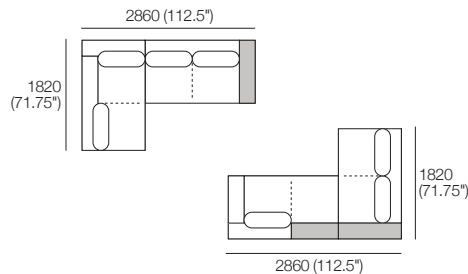

Kato Composition 4

Explore compositions configured from Kato modules. Contact your Showroom for more information.

1x Corner Chaise, TimberShelf-780* – **CC2**

2x 2 Seater, Single Arm, TimberShelf-1040*, Long Back – **2S5**

1x 2 Seater, Single Arm, Long Back – **2S3**

*Customise with Low Shelf or Media Console