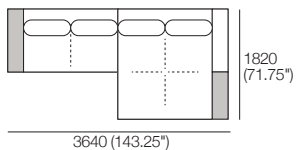

4 Seater Double Chaise Grand 2T Package

1x Grand Double Chaise,
TimberShelf-780* – **GDC2**

1x 2 Seater, Single Arm, TimberShelf-1040*,
Long Back – **2S5**

*Customise with Low Shelf or Media Console