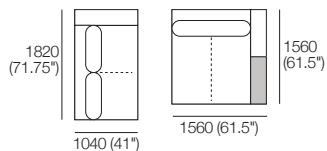

Kato Packages

Preselected packages are available online and in Showrooms. Easily rearrange the modules to suit your lifestyle and your space.

4 Seater Double Chaise 1T Package

1x 2 Seater, Single Arm, Long Back – **2S3**

1x Double Chaise, TimberShelf-780* – **DC3**

*Customise with Low Shelf or Media Console