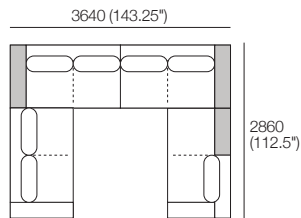

Kato Composition 4

Explore compositions configured from Kato modules. Contact your Showroom for more information.

1x Corner Chaise, TimberShelf-780* – **CC2**

2x 2 Seater, Single Arm, TimberShelf-1040*, Long Back – **2S5**

1x 2 Seater, Single Arm, Long Back – **2S3**

*Customise with Low Shelf or Media Console