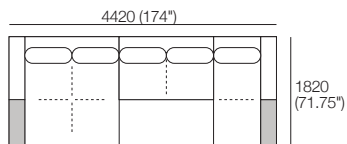

Kato Composition 2

Explore compositions configured from Kato modules. Contact your Showroom for more information.

1x Grand Double Chaise, TimberShelf-780* – **GDC2**

1x Corner Chaise, TimberShelf-780 – **CC2**

1x 2 Seater, Long Back – **2S1**

*Customise with Low Shelf or Media Console