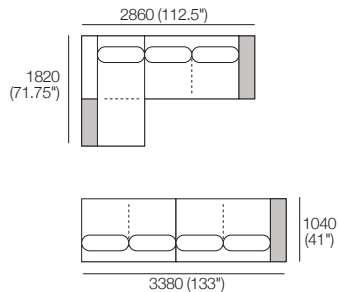

Kato Composition 3

Explore compositions configured from Kato modules. Contact your Showroom for more information.

1x 2 Seater, Long Back – **2S1**

2x 2 Seater, Single Arm, Twin Back – **2S4**

1x Corner Chaise, TimberShelf-780* – **CC2**

*Customise with Low Shelf or Media Console