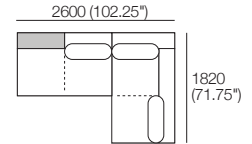

Kato Composition 5

Explore compositions configured from Kato modules. Contact your Showroom for more information.

1x Corner Chaise, TimberShelf-780* – **CC2**

1x 2 Seater, Single Arm, Long Back – **2S3**

1x Chaise, TimberShelf-780* – **C3**

*Customise with Low Shelf or Media Console