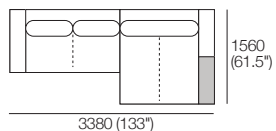

Kato Packages

Preselected packages are available online and in Showrooms. Easily rearrange the modules to suit your lifestyle and your space.

4 Seater Double Chaise 1T Package

1x 2 Seater, Single Arm, Long Back – **2S3**

1x Double Chaise, TimberShelf-780* – **DC3**

*Customise with Low Shelf or Media Console