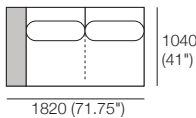

2 Seater, Single Arm TimberShelf-1040, Twin Back 2S6

Components (LH/RH):

Platform: 1x P1820-D1040
Seat: 1x C1560-D780
Arm/Back: 2x AB780
Timber: 1x MediaShelf-1040*; or
1x LowShelf-1040*
Cushion: 2x BC780