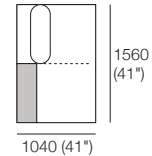

Chaise, TimberShelf-780 C3

Components (LH/RH):

Platform: 1x P1560-D1040
Seat: 1x C1560-D780
Arm/Back: 1x AB780
Timber: 1x MediaShelf-780*; or
1x LowShelf-780*
Cushion: 1x BC780