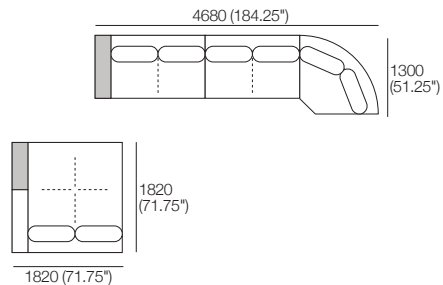

Kato Packages

Preselected packages are available online and in Showrooms. Easily rearrange the modules to suit your lifestyle and your space.

Double Chaise Corner Grand Package

- 1x Grand Double Chaise, TimberShelf-780* – **GDC2**
- 1x 2 Seater, Single Arm, TimberShelf-1040*, Long Back – **2S5**
- 1x 2 Seater, Long Back – **2S1**
- 1x Curved Corner – **CNR1**

*Customise with Low Shelf or Media Console