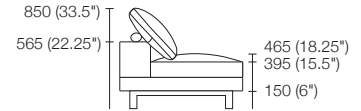

General Height Dimensions

Curved Corner CNR1

Components:

Platform: 1x P-CNR R1300
Seat: 1x C-CNR R1040
Arm/Back: 1x AB-CNR R1300
Cushion: 2x BC780

2 Seater, Long Back 2S1

Components:

Platform: 1x P1560-D1040
Seat: 1x C1560-D780
Arm/Back: 1x AB1560
Cushion: 2x BC780