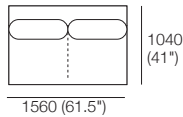

General Height Dimensions

Curved Corner CNR1

Components:

Platform: 1x P-CNR R1300
Seat: 1x C-CNR R1040
Arm/Back: 1x AB-CNR R1300
Cushion: 2x BC780

2 Seater, Long Back 2S1

Components:

Platform: 1x P1560-D1040
Seat: 1x C1560-D780
Arm/Back: 1x AB1560
Cushion: 2x BC780