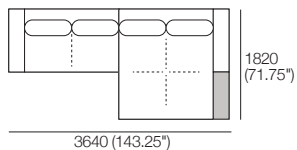

4 Seater Double Chaise Grand 1T Package

1x Grand Double Chaise,
TimberShelf-780* – **GDC2**

1x 2 Seater, Single Arm, TimberShelf-1040*,
Long Back – **2S5**

*Customise with Low Shelf or Media Console