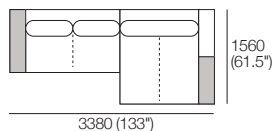

1x 2 Seater, Single Arm, TimberShelf-1040*,
Long Back – **2S5**

1x Double Chaise, TimberShelf-780* – **DC3**

*Customise with Low Shelf or Media Console

4 Seater Double Chaise Grand 2T Package

1x Grand Double Chaise,
TimberShelf-780* – **GDC2**