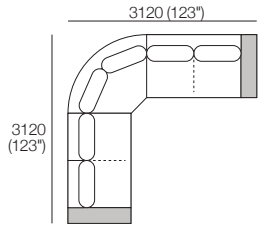

Kato Packages

Preselected packages are available online and in Showrooms. Easily rearrange the modules to suit your lifestyle and your space.

Corner Package 1

1x 2 Seater, Single Arm, TimberShelf-1040*,
Long Back – **2S5**

1x 2 Seater, Single Arm, TimberShelf-1040*,
Twin Back – **2S6**

1x Curved Corner – **CNR1**

*Customise with Low Shelf or Media Console

*Use Bed Brackets

Double Chaise Corner Package

1x Double Chaise, TimberShelf-780* – **DC3**

2x 2 Seater, Long Back – **2S1**

1x Curved Corner – **CNR1**

*Customise with Low Shelf or Media Console