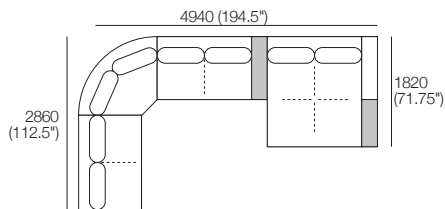

Kato Packages

Preselected packages are available online and in Showrooms. Easily rearrange the modules to suit your lifestyle and your space.

Double Chaise Corner Grand Package

- 1x Grand Double Chaise, TimberShelf-780* – **GDC2**
- 1x 2 Seater, Single Arm, TimberShelf-1040*, Long Back – **2S5**
- 1x 2 Seater, Long Back – **2S1**
- 1x Curved Corner – **CNR1**

*Customise with Low Shelf or Media Console