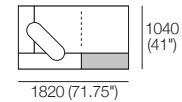

Kato Composition 5

Explore compositions configured from Kato modules. Contact your Showroom for more information.

1x Corner Chaise, TimberShelf-780* – **CC2**

1x 2 Seater, Single Arm, Long Back – **2S3**

1x Chaise, TimberShelf-780* – **C3**

*Customise with Low Shelf or Media Console