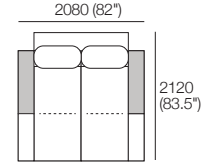

Kato Packages

Preselected packages are available online and in Showrooms. Easily rearrange the modules to suit your lifestyle and your space.

Corner Package 1

1x 2 Seater, Single Arm, TimberShelf-1040*,
Long Back – **2S5**

1x 2 Seater, Single Arm, TimberShelf-1040*,
Twin Back – **2S6**

1x Curved Corner – **CNR1**

*Customise with Low Shelf or Media Console