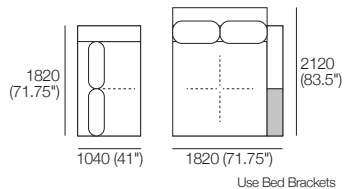

4 Seater Double Chaise Grand 1T Package

1x Grand Double Chaise,
TimberShelf-780* – **GDC2**

1x 2 Seater, Single Arm, TimberShelf-1040*,
Long Back – **2S5**

*Customise with Low Shelf or Media Console