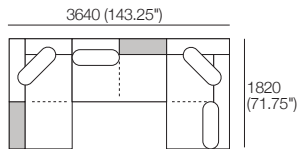

Kato Composition 5

Explore compositions configured from Kato modules. Contact your Showroom for more information.

1x Corner Chaise, TimberShelf-780* – **CC2**

1x 2 Seater, Single Arm, Long Back – **2S3**

1x Chaise, TimberShelf-780* – **C3**

*Customise with Low Shelf or Media Console