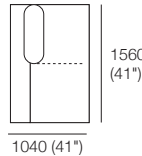

Chaise, Long Back C1

Components (LH/RH):

Platform: 1x P1560-D1040
Seat: 1x C1560-D780
Arm/Back: 1x AB1560
Cushion: 1x BC780