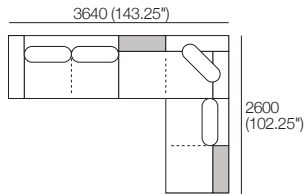

Kato Composition 5

Explore compositions configured from Kato modules. Contact your Showroom for more information.

1x Corner Chaise, TimberShelf-780* – **CC2**

1x 2 Seater, Single Arm, Long Back – **2S3**

1x Chaise, TimberShelf-780* – **C3**

*Customise with Low Shelf or Media Console