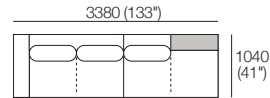

Kato Composition 5

Explore compositions configured from Kato modules. Contact your Showroom for more information.

1x Corner Chaise, TimberShelf-780* – **CC2**

1x 2 Seater, Single Arm, Long Back – **2S3**

1x Chaise, TimberShelf-780* – **C3**

*Customise with Low Shelf or Media Console