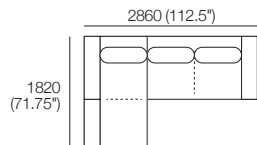

3 Seater Chaise Soft Package

1x Corner Chaise, Twin Back – **CC1**

1x 2 Seater, Single Arm, Long Back – **2S3**