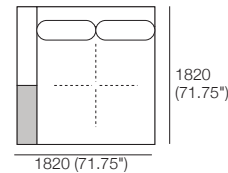

Grand Double Chaise, TimberShelf-780
GDC2

Components (LH/RH):
Platform: 1x P1820-D1820
Seat: 1x C1560-D1560
Arm/Back: 1x AB1560, 1x AB1040
Timber: 1x MediaShelf-780*; or
1x LowShelf-780*
Cushion: 2x BC780