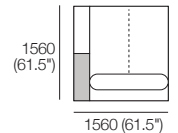

*Use Bed Brackets

Double Chaise Corner Package

1x Double Chaise, TimberShelf-780* – **DC3**

2x 2 Seater, Long Back – **2S1**

1x Curved Corner – **CNR1**

*Customise with Low Shelf or Media Console

Use Bed Brackets