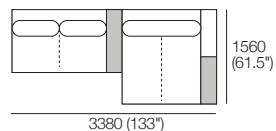

1x 2 Seater, Single Arm, TimberShelf-1040*,
Long Back – **2S5**

1x Double Chaise, TimberShelf-780* – **DC3**

*Customise with Low Shelf or Media Console

4 Seater Double Chaise Grand 2T Package

1x Grand Double Chaise,
TimberShelf-780* – **GDC2**