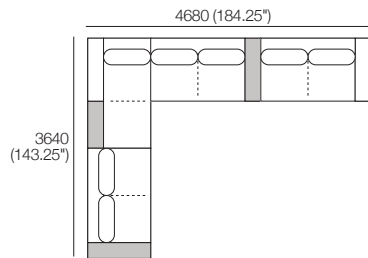

Kato Composition 4

Explore compositions configured from Kato modules. Contact your Showroom for more information.

1x Corner Chaise, TimberShelf-780* – **CC2**

2x 2 Seater, Single Arm, TimberShelf-1040*, Long Back – **2S5**

1x 2 Seater, Single Arm, Long Back – **2S3**

*Customise with Low Shelf or Media Console