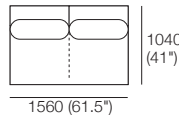

2 Seater, Twin Back 2S2

Components:

Platform: 1x P1560-D1040
Seat: 1x C1560-D780
Arm/Back: 2x AB780
Cushion: 2x BC780