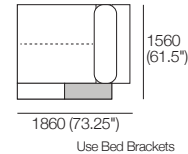

*Use Bed Brackets

Double Chaise Corner Package

1x Double Chaise, TimberShelf-780* – **DC3**

2x 2 Seater, Long Back – **2S1**

1x Curved Corner – **CNR1**

*Customise with Low Shelf or Media Console

Use Bed Brackets