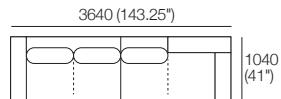

3 Seater Chaise Soft Package

1x Corner Chaise, Twin Back – **CC1**

1x 2 Seater, Single Arm, Long Back – **2S3**