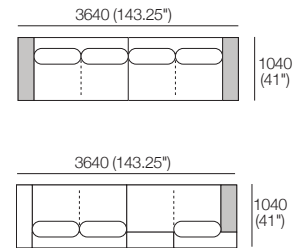

Kato Composition 4

Explore compositions configured from Kato modules. Contact your Showroom for more information.

1x Corner Chaise, TimberShelf-780* – **CC2**

2x 2 Seater, Single Arm, TimberShelf-1040*, Long Back – **2S5**

1x 2 Seater, Single Arm, Long Back – **2S3**

*Customise with Low Shelf or Media Console