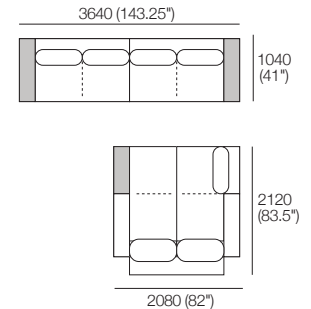

Kato Composition 4

Explore compositions configured from Kato modules. Contact your Showroom for more information.

1x Corner Chaise, TimberShelf-780* – **CC2**

2x 2 Seater, Single Arm, TimberShelf-1040*, Long Back – **2S5**

1x 2 Seater, Single Arm, Long Back – **2S3**

*Customise with Low Shelf or Media Console