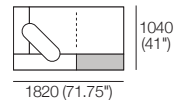

Kato Composition 5

Explore compositions configured from Kato modules. Contact your Showroom for more information.

1x Corner Chaise, TimberShelf-780* – **CC2**

1x 2 Seater, Single Arm, Long Back – **2S3**

1x Chaise, TimberShelf-780* – **C3**

*Customise with Low Shelf or Media Console