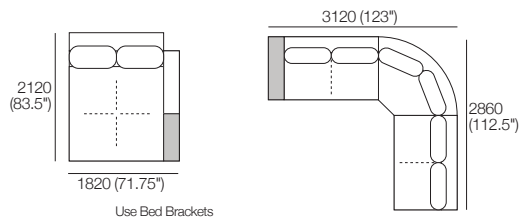

Kato Packages

Preselected packages are available online and in Showrooms. Easily rearrange the modules to suit your lifestyle and your space.

Double Chaise Corner Grand Package

- 1x Grand Double Chaise, TimberShelf-780* – **GDC2**
- 1x 2 Seater, Single Arm, TimberShelf-1040*, Long Back – **2S5**
- 1x 2 Seater, Long Back – **2S1**
- 1x Curved Corner – **CNR1**

*Customise with Low Shelf or Media Console