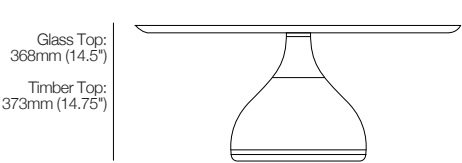

K I N G

DT2026004-V2

kingliving.com

Boab Coffee & Side Tables

Boab Coffee & Side Tables

Boab Coffee Table 900mm
Boab Coffee Table 700mm
Top View

Boab Coffee Table – Tall Neck
Ø 900mm or Ø 700mm
Front/Side View

Boab Coffee Table – Low Neck
Ø 900mm or Ø 700mm
Front/Side View

Boab Side Table 400mm
Top View

Boab Side Table – Tall Neck
Ø 400mm
Front/Side View

Boab Side Table – Low Neck
Ø 400mm
Front/Side View