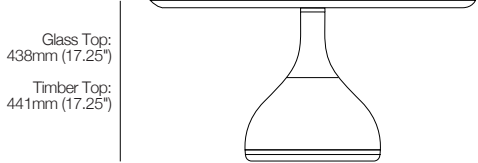

K I N G

DT2026004-V2

kingliving.com

Boab Coffee & Side Tables

Boab Coffee & Side Tables

Boab Coffee Table 900mm
Boab Coffee Table 700mm
Top View

Boab Coffee Table – Tall Neck
Ø 900mm or Ø 700mm
Front/Side View

Boab Coffee Table – Low Neck
Ø 900mm or Ø 700mm
Front/Side View

Boab Side Table 400mm
Top View

Boab Side Table – Tall Neck
Ø 400mm
Front/Side View

Boab Side Table – Low Neck
Ø 400mm
Front/Side View