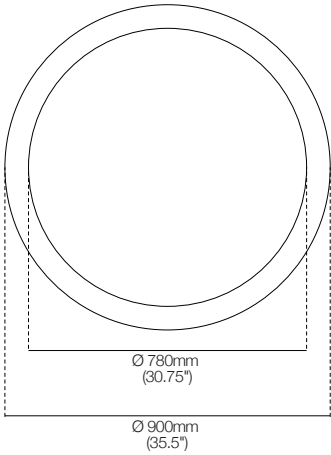

K I N G

DT2026004-V2

kingliving.com

Boab Coffee & Side Tables

Boab Coffee & Side Tables

Boab Coffee Table 900mm
Boab Coffee Table 700mm
Top View

Boab Coffee Table – Tall Neck
Ø 900mm or Ø 700mm
Front/Side View

Boab Coffee Table – Low Neck
Ø 900mm or Ø 700mm
Front/Side View

Boab Side Table 400mm
Top View

Boab Side Table – Tall Neck
Ø 400mm
Front/Side View

Boab Side Table – Low Neck
Ø 400mm
Front/Side View