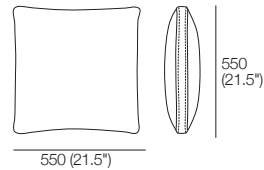

Baby Panama
Front | Side

Senor
Front | Side

William Grande P Gap (Piped)
Front | Side

William G (Gusset)
Front | Side

William P (Piped)
Front | Side

Piper
Front | Side

Pepe
Front | Side

Oberon
Front | Side

Faye
Front | Side

Cassia Medium
Front | Rear | Side

Tana
Front | Side

Cushions

Effective July 2022. Cushion dimensions are indicative. As King Living has a policy of continuous improvement, changes to products and specifications may be made without prior notice. Images and drawings are representative of design only. Accessories not included.