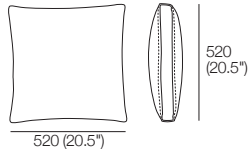

K I N G

Cushions

DT2022113-V1

kingliving.com

Cushions

Grand Panama
Front | Side

Panama Square
Front | Side

Panama Rectangle
Front | Side

Baby Panama
Front | Side

Senor
Front | Side

William Grande P Gap (Piped)
Front | Side

William G (Gusset)
Front | Side

William P (Piped)
Front | Side

Piper
Front | Side

Pepe
Front | Side

Oberon
Front | Side

Faye
Front | Side

Cassia Medium
Front | Rear | Side

Tana
Front | Side

Cushions

Effective July 2022. Cushion dimensions are indicative. As King Living has a policy of continuous improvement, changes to products and specifications may be made without prior notice. Images and drawings are representative of design only. Accessories not included.