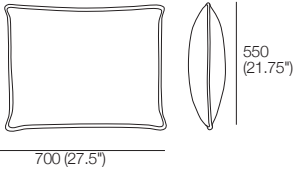

William Grande P Gap (Piped)
Front | Side