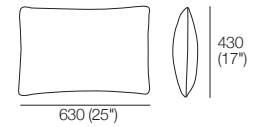

Senor
Front | Side