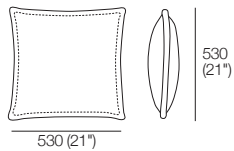

Baby Panama
Front | Side

Senor
Front | Side

William Grande P Gap (Piped)
Front | Side

William G (Gusset)
Front | Side

William P (Piped)
Front | Side

Piper
Front | Side

Pepe
Front | Side

Oberon
Front | Side

Faye
Front | Side

Cassia Medium
Front | Rear | Side

Tana
Front | Side

Cushions

Effective July 2022. Cushion dimensions are indicative. As King Living has a policy of continuous improvement, changes to products and specifications may be made without prior notice. Images and drawings are representative of design only. Accessories not included.