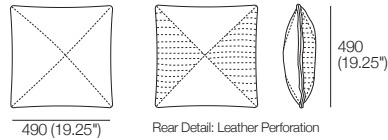

Baby Panama
Front | Side

Senor
Front | Side

William Grande P Gap (Piped)
Front | Side

William G (Gusset)
Front | Side

William P (Piped)
Front | Side

Piper
Front | Side

Pepe
Front | Side

Oberon
Front | Side

Faye
Front | Side

Cassia Medium
Front | Rear | Side

Tana
Front | Side

Cushions

Effective July 2022. Cushion dimensions are indicative. As King Living has a policy of continuous improvement, changes to products and specifications may be made without prior notice. Images and drawings are representative of design only. Accessories not included.