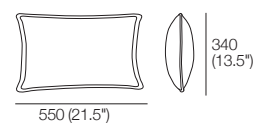

Baby Panama
Front | Side

Senor
Front | Side

William Grande P Gap (Piped)
Front | Side

William G (Gusset)
Front | Side

William P (Piped)
Front | Side

Piper
Front | Side

Pepe
Front | Side

Oberon
Front | Side

Faye
Front | Side

Cassia Medium
Front | Rear | Side

Tana
Front | Side

Cushions

Effective July 2022. Cushion dimensions are indicative. As King Living has a policy of continuous improvement, changes to products and specifications may be made without prior notice. Images and drawings are representative of design only. Accessories not included.