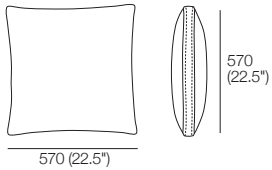

K I N G

Cushions

DT2022113-V1

kingliving.com

Cushions

Grand Panama
Front | Side

Panama Square
Front | Side

Panama Rectangle
Front | Side

Faye
Front | Side

Cassia Medium
Front | Rear | Side

Tana
Front | Side

Cushions

Effective July 2022. Cushion dimensions are indicative. As King Living has a policy of continuous improvement, changes to products and specifications may be made without prior notice. Images and drawings are representative of design only. Accessories not included.