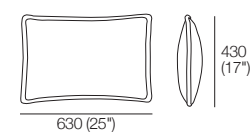

Baby Panama
Front | Side

Senor
Front | Side

William Grande P Gap (Piped)
Front | Side

William G (Gusset)
Front | Side

William P (Piped)
Front | Side

Piper
Front | Side

Pepe
Front | Side

Oberon
Front | Side

Faye
Front | Side

Cassia Medium
Front | Rear | Side

Tana
Front | Side

Cushions

Effective July 2022. Cushion dimensions are indicative. As King Living has a policy of continuous improvement, changes to products and specifications may be made without prior notice. Images and drawings are representative of design only. Accessories not included.