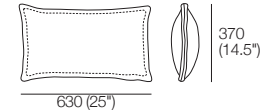

Baby Panama
Front | Side

Senor
Front | Side

William Grande P Gap (Piped)
Front | Side

William G (Gusset)
Front | Side

William P (Piped)
Front | Side

Piper
Front | Side

Pepe
Front | Side

Oberon
Front | Side

Faye
Front | Side

Cassia Medium
Front | Rear | Side

Tana
Front | Side

Cushions

Effective July 2022. Cushion dimensions are indicative. As King Living has a policy of continuous improvement, changes to products and specifications may be made without prior notice. Images and drawings are representative of design only. Accessories not included.