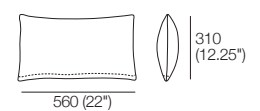

Baby Panama
Front | Side

Senor
Front | Side

William Grande P Gap (Piped)
Front | Side

William G (Gusset)
Front | Side

William P (Piped)
Front | Side

Piper
Front | Side

Pepe
Front | Side

Oberon
Front | Side

Faye
Front | Side

Cassia Medium
Front | Rear | Side

Tana
Front | Side

Cushions

Effective July 2022. Cushion dimensions are indicative. As King Living has a policy of continuous improvement, changes to products and specifications may be made without prior notice. Images and drawings are representative of design only. Accessories not included.