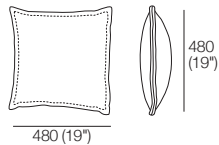

K I N G

Cushions

DT2022113-V1

kingliving.com

Cushions

Grand Panama
Front | Side

Panama Square
Front | Side

Panama Rectangle
Front | Side

Baby Panama
Front | Side

Senor
Front | Side

William Grande P Gap (Piped)
Front | Side

William G (Gusset)
Front | Side

William P (Piped)
Front | Side

Piper
Front | Side

Pepe
Front | Side

Oberon
Front | Side

Faye
Front | Side

Cassia Medium
Front | Rear | Side

Tana
Front | Side

Cushions

Effective July 2022. Cushion dimensions are indicative. As King Living has a policy of continuous improvement, changes to products and specifications may be made without prior notice. Images and drawings are representative of design only. Accessories not included.