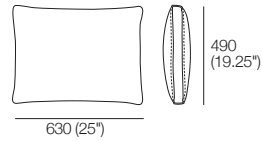

K I N G

Cushions

DT2022113-V1

kingliving.com

Cushions

Grand Panama
Front | Side

Panama Square
Front | Side

Panama Rectangle
Front | Side

Baby Panama
Front | Side

Senor
Front | Side

William Grande P Gap (Piped)
Front | Side

William G (Gusset)
Front | Side

William P (Piped)
Front | Side

Piper
Front | Side

Pepe
Front | Side

Oberon
Front | Side

Faye
Front | Side

Cassia Medium
Front | Rear | Side

Tana
Front | Side

Cushions

Effective July 2022. Cushion dimensions are indicative. As King Living has a policy of continuous improvement, changes to products and specifications may be made without prior notice. Images and drawings are representative of design only. Accessories not included.