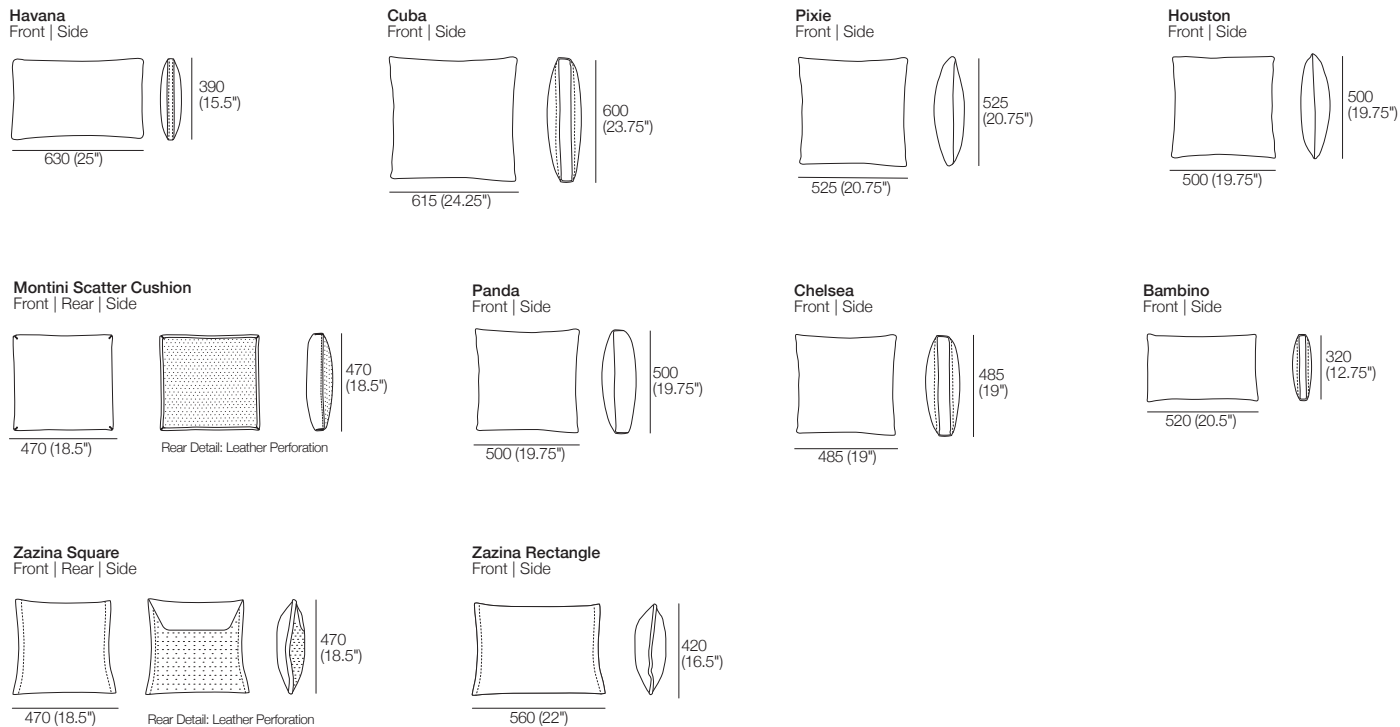

Faye
Front | Side

Cassia Medium
Front | Rear | Side

Tana
Front | Side

Cushions

Effective July 2022. Cushion dimensions are indicative. As King Living has a policy of continuous improvement, changes to products and specifications may be made without prior notice. Images and drawings are representative of design only. Accessories not included.