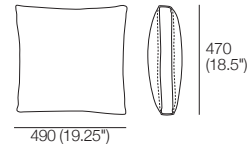

K I N G

Cushions

DT2022113-V1

kingliving.com

Cushions

Grand Panama
Front | Side

Panama Square
Front | Side

Panama Rectangle
Front | Side

Baby Panama
Front | Side

Senor
Front | Side

William Grande P Gap (Piped)
Front | Side

William G (Gusset)
Front | Side

William P (Piped)
Front | Side

Piper
Front | Side

Pepe
Front | Side

Oberon
Front | Side

Faye
Front | Side

Cassia Medium
Front | Rear | Side

Tana
Front | Side

Cushions

Effective July 2022. Cushion dimensions are indicative. As King Living has a policy of continuous improvement, changes to products and specifications may be made without prior notice. Images and drawings are representative of design only. Accessories not included.