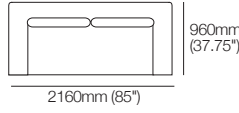

P1680-D960

1680mm (66")

P1920-D960

1920mm (75.5")

P2160-D960

2160mm (85")

P2640-D960

2640mm (104")

## Platforms

D1200mm (47.25") H120mm (4.75")

P960-D1200

960mm (37.75")

P1920-D1200

1920mm (75.5")

## Corner Arm/Back

W240mm (9.5")

# Plaza Compositions

**Plaza Height**  
With Leg 180mm (7")

**Plaza Armchair**  
1000mm W

**Plaza 2 Seater Sofa**  
1920mm W

**Plaza 2.5 Seater Sofa**  
2160mm W

**Plaza 2.5 Seater Sofa**  
2160mm W

**Plaza 3 Seater Sofa**  
2640mm W