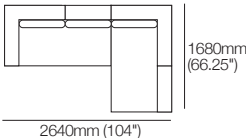

Plaza Modular Sofa with Chaise
2640mm W | Comp 4