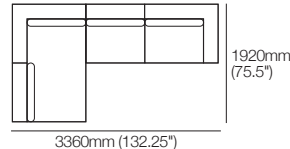

Plaza Modular Sofa with Chaise
3360mm W | Comp 7