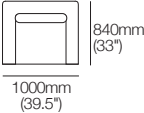

P1680-D960

1680mm (66")

P1920-D960

1920mm (75.5")

P2160-D960

2160mm (85")

P2640-D960

2640mm (104")

## Ottoman

P960 x D720

D720mm (28.5")

960mm (37.75")

## Legs

# Plaza Compositions

**Plaza Height**  
With Leg 180mm (7")

**Plaza Armchair**  
1000mm W

**Plaza 2 Seater Sofa**  
1920mm W

**Plaza 2.5 Seater Sofa**  
2160mm W

**Plaza 2.5 Seater Sofa**  
2160mm W

**Plaza 3 Seater Sofa**  
2640mm W