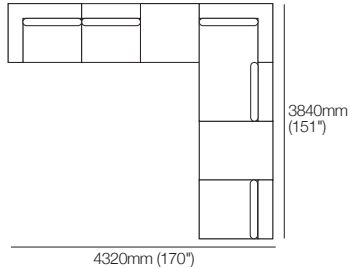

### B960

960mm (37.75")

## Ottoman

P960 x D720

D720mm (28.5")

960mm (37.75")

# Plaza Compositions

**Plaza Height**  
With Leg 180mm (7")

**Plaza Armchair**  
1000mm W

**Plaza 2 Seater Sofa**  
1920mm W

**Plaza 2.5 Seater Sofa**  
2160mm W

**Plaza 2.5 Seater Sofa**  
2160mm W

**Plaza 3 Seater Sofa**  
2640mm W

**Plaza Modular Sofa with Chaise**  
2880mm W | Comp 2

**Plaza Modular Sofa with Chaise**  
2640mm W | Comp 4

**Plaza Modular Sofa with Chaise**  
3360mm W | Comp 7

**Plaza Modular Corner Sofa with 2 Ottomans**  
4320mm W | Comp 8