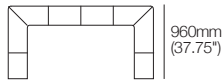

P1680-D960

1680mm (66")

P1920-D960

1920mm (75.5")

P2160-D960

2160mm (85")

P2640-D960

2640mm (104")

### ABU 1920x960

1920mm (75.5")