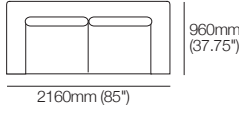

P1680-D960

1680mm (66")

P1920-D960

1920mm (75.5")

P2160-D960

2160mm (85")

P2640-D960

2640mm (104")

## Platforms

D1200mm (47.25") H120mm (4.75")

P960-D1200

960mm (37.75")

P1920-D1200

1920mm (75.5")

## Corner Arm/Back

W240mm (9.5")

# Plaza Compositions

**Plaza Height**  
With Leg 180mm (7")

**Plaza Armchair**  
1000mm W

**Plaza 2 Seater Sofa**  
1920mm W

**Plaza 2.5 Seater Sofa**  
2160mm W

**Plaza 2.5 Seater Sofa**  
2160mm W

**Plaza 3 Seater Sofa**  
2640mm W