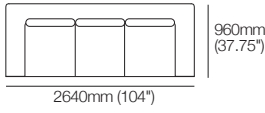

P1680-D960

1680mm (66")

P1920-D960

1920mm (75.5")

P2160-D960

2160mm (85")

P2640-D960

2640mm (104")

## Platforms

D1200mm (47.25") H120mm (4.75")

P960-D1200

960mm (37.75")

P1920-D1200

1920mm (75.5")

## Corner Arm/Back

W240mm (9.5")

# Plaza Compositions

**Plaza Height**  
With Leg 180mm (7")

**Plaza Armchair**  
1000mm W

**Plaza 2 Seater Sofa**  
1920mm W

**Plaza 2.5 Seater Sofa**  
2160mm W

**Plaza 2.5 Seater Sofa**  
2160mm W

**Plaza 3 Seater Sofa**  
2640mm W