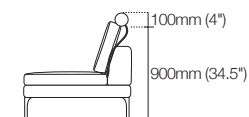

## Sofa Accessory

Bolster Headrest

120mm (4.75")

690mm (27.25")

645mm (25.50")