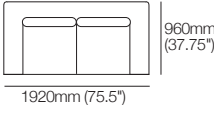

P1680-D960

1680mm (66")

P1920-D960

1920mm (75.5")

P2160-D960

2160mm (85")

P2640-D960

2640mm (104")

## Platforms

D1200mm (47.25") H120mm (4.75")

P960-D1200

960mm (37.75")

P1920-D1200

1920mm (75.5")

# Plaza Compositions

**Plaza Height**  
With Leg 180mm (7")

**Plaza Armchair**  
1000mm W

**Plaza 2 Seater Sofa**  
1920mm W

**Plaza 2.5 Seater Sofa**  
2160mm W

**Plaza 2.5 Seater Sofa**  
2160mm W

**Plaza 3 Seater Sofa**  
2640mm W