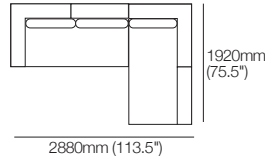

Plaza Modular Sofa with Chaise
2880mm W | Comp 2