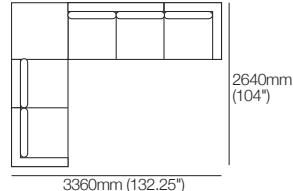

Plaza Modular Corner Sofa
3360mm W | Comp 5