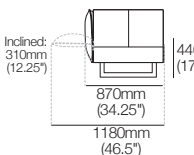

2-Seater | 2.5-Seater | 3-Seater

Standard Base
Arms: AB770 (Fixed or Flex)
Side View