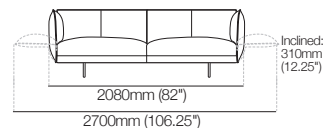

Armchair with Adjustable Arms

Standard Base
Back: AB770 (Fixed)
Front View

2-Seater | 2.5-Seater | 3-Seater

Standard Base
Arms: AB770 (Fixed or Flex)
Side View

2-Seater | 2.5-Seater | 3-Seater

DEEP Base
Arms: AB770 (Fixed or Flex)
Side View

2-Seater | 2.5-Seater | 3-Seater

DEEP Base
Arms: AB940 Fixed
Side View

2-Seater

Standard or DEEP Base
Back: AB770 (Fixed or Flex)
Front View

2-Seater

Standard or DEEP Base
Back: AB770 (Fixed or Flex)
Rear View

2.5-Seater

Standard or DEEP Base
Back: AB940 (Fixed)
Front View

2.5-Seater

Standard or DEEP Base
Back: AB940 (Fixed)
Rear View

3-Seater

Standard or DEEP Base
Back: AB770 (Fixed or Flex)
Front View

3-Seater

Standard or DEEP Base
Back: AB770 (Fixed or Flex)
Rear View