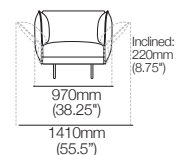

Rear View

BC770

H500mm (19.75")

Rear View

Scatter Cushion

Zazina

H470mm (18.5")

Rear View

Ottoman

Standard Base

Leg: H160mm (2.25")

Side

Front

Effective May 2026. *Arm/Back Details: Maximum flex: 310 (12.25"). **Base Compatibility:** AB770 Arm: (2 STR; 2.5 STR; 3 STR). AB770 Back: (2 STR; 3 STR). AB940 Arm: (2 STR DEEP; 2.5 STR DEEP; 3 STR DEEP). AB940 Back: (2.5 STR). AB1155 Back: (3 STR). Chaise 2 STR; 3 STR; or Angle Chaise STD: AB770 for STD Arm/Back. AB1155 for Long Arm/Back. Chaise 2.5 STR: AB770 for STD Arm/Back. AB940 for Long Arm/Back. The maximum usage weight for the AB770 Flex is 15kg (33lb). King Living has a policy of continuous improvement, changes to products and specifications may be made without prior notice. Images and drawings are representative of design only. Accessories not included.

Zaza Chairs | Sofas

Leather detail indicated

Armchair

Standard Base
Arm: AB770 Fixed
Side View

Armchair

Standard Base
Back: AB770 Fixed
Front View

Armchair with Adjustable Arms

Standard Base
Arms: AB770 FLEX45
Side View

Armchair with Adjustable Arms

Standard Base
Back: AB770 (Fixed)
Front View

2-Seater | 2.5-Seater | 3-Seater

Standard Base
Arms: AB770 (Fixed or Flex)
Side View

2-Seater | 2.5-Seater | 3-Seater

DEEP Base
Arms: AB770 (Fixed or Flex)
Side View