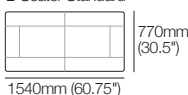

Zaza Components

Leather detail indicated

Base

H280mm (11") with Seat Cushion

2-Seater Standard

2-Seater Deep