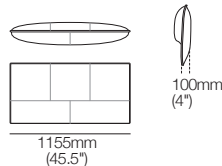

Arm | Back* Flex

H580mm (23")

AB770 Flex

AB770 FLEX45

Arm | Back* Fixed

H580mm (23")

AB770 Fixed

AB940 Fixed

AB1155 Fixed

Legs

H160mm (2.25")

Standard

Deep

Back Cushion

BC940

H500mm (19.75")

Rear View

BC770

H500mm (19.75")

Rear View

Scatter Cushion

Zazina

H470mm (18.5")

Rear View