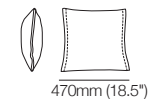

AB1155 Fixed

Legs

H160mm (2.25")

Standard

Deep

Back Cushion

BC940

H500mm (19.75")

Rear View

BC770

H500mm (19.75")

Rear View

Scatter Cushion

Zazina

H470mm (18.5")

Rear View

Ottoman

Standard Base

Leg: H160mm (2.25")

Side

Front

Effective May 2026. *Arm/Back Details: Maximum flex: 310 (12.25"). **Base Compatibility:** AB770 Arm: (2 STR; 2.5 STR; 3 STR). AB770 Back: (2 STR; 3 STR). AB940 Arm: (2 STR DEEP; 2.5 STR DEEP; 3 STR DEEP). AB940 Back: (2.5 STR). AB1155 Back: (3 STR). Chaise 2 STR; 3 STR; or Angle Chaise STD: AB770 for STD Arm/Back. AB1155 for Long Arm/Back. Chaise 2.5 STR: AB770 for STD Arm/Back. AB940 for Long Arm/Back. The maximum usage weight for the AB770 Flex is 15kg (33lb). King Living has a policy of continuous improvement, changes to products and specifications may be made without prior notice. Images and drawings are representative of design only. Accessories not included.