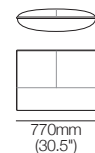

Arm | Back* Flex

H580mm (23")

AB770 Flex

AB770 FLEX45

Arm | Back* Fixed

H580mm (23")

AB770 Fixed

AB940 Fixed

AB1155 Fixed

Legs

H160mm (2.25")

Standard

Deep

Back Cushion

BC940

H500mm (19.75")