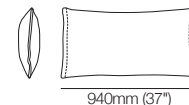

AB1155 Fixed

Legs

H160mm (2.25")

Standard

Deep

Back Cushion

BC940

H500mm (19.75")

Rear View

BC770

H500mm (19.75")

Rear View

Scatter Cushion

Zazina

H470mm (18.5")

Rear View