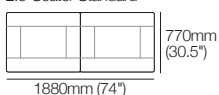

KING

DT2022031-VG

kingliving.com

Zaza

Zaza Components

Leather detail indicated

Base

H280mm (11") with Seat Cushion

2-Seater Standard

2-Seater Deep

2.5-Seater Standard

2.5-Seater Deep

3-Seater Standard

3-Seater Deep

Angle Chaise Standard

Square Standard