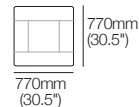

KING

DT2022031-VG

kingliving.com

Zaza

Zaza Components

Leather detail indicated

Base

H280mm (11") with Seat Cushion

2-Seater Standard

2-Seater Deep

2.5-Seater Standard

2.5-Seater Deep

3-Seater Standard

3-Seater Deep

Angle Chaise Standard

Square Standard

Arm | Back* Flex

H580mm (23")

AB770 Flex

AB770 FLEX45

Arm | Back* Fixed

H580mm (23")

AB770 Fixed

AB940 Fixed