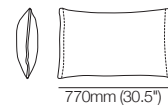

Arm | Back* Flex

H580mm (23")

AB770 Flex

AB770 FLEX45

Arm | Back* Fixed

H580mm (23")

AB770 Fixed

AB940 Fixed

AB1155 Fixed

Legs

H160mm (2.25")

Standard

Deep

Back Cushion

BC940

H500mm (19.75")

Rear View

BC770

H500mm (19.75")

Rear View

Scatter Cushion

Zazina

H470mm (18.5")

Rear View

Ottoman

Standard Base

Leg: H160mm (2.25")

Side

Front

Effective May 2026. *Arm/Back Details: Maximum flex: 310 (12.25"). **Base Compatibility:** AB770 Arm: (2 STR; 2.5 STR; 3 STR). AB770 Back: (2 STR; 3 STR). AB940 Arm: (2 STR DEEP; 2.5 STR DEEP; 3 STR DEEP). AB940 Back: (2.5 STR). AB1155 Back: (3 STR). Chaise 2 STR; 3 STR; or Angle Chaise STD: AB770 for STD Arm/Back. AB1155 for Long Arm/Back. Chaise 2.5 STR: AB770 for STD Arm/Back. AB940 for Long Arm/Back. The maximum usage weight for the AB770 Flex is 15kg (33lb). King Living has a policy of continuous improvement, changes to products and specifications may be made without prior notice. Images and drawings are representative of design only. Accessories not included.