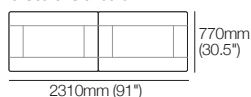

KING

DT2022031-VG

kingliving.com

Zaza

Zaza Components

Leather detail indicated

Base

H280mm (11") with Seat Cushion

2-Seater Standard

2-Seater Deep

2.5-Seater Standard

2.5-Seater Deep

3-Seater Standard

3-Seater Deep

Angle Chaise Standard

Square Standard

Arm | Back* Flex

H580mm (23")

AB770 Flex

AB770 FLEX45

Arm | Back* Fixed

H580mm (23")

AB770 Fixed

AB940 Fixed