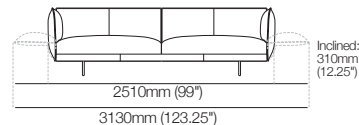

2.5-Seater

Standard or DEEP Base
Back: AB940 (Fixed)
Front View

2.5-Seater

Standard or DEEP Base
Back: AB940 (Fixed)
Rear View

3-Seater

Standard or DEEP Base
Back: AB770 (Fixed or Flex)
Front View

3-Seater

Standard or DEEP Base
Back: AB770 (Fixed or Flex)
Rear View

3-Seater

Standard or DEEP Base
Back: AB1155 (Fixed)
Front View

3-Seater

Standard or DEEP Base
Back: AB1155 (Fixed)
Rear View

Effective May 2026. *Arm/Back Details: Maximum flex: 310 (12.25"). **Base Compatibility: AB770 Arm:** (2 STR; 2.5 STR; 3 STR). **AB770 Back:** (2 STR; 3 STR). **AB940 Arm:** (2 STR DEEP; 2.5 STR DEEP; 3 STR DEEP). **AB940 Back:** (2.5 STR). **AB1155 Back:** (3 STR). **Chaise 2 STR; 3 STR; or Angle Chaise STD: AB770** for STD Arm/Back. **AB1155** for Long Arm/Back. **Chaise 2.5 STR: AB770** for STD Arm/Back. **AB940** for Long Arm/Back. The maximum usage weight for the AB770 Flex is 15kg (33lb). King Living has a policy of continuous improvement, changes to products and specifications may be made without prior notice. Images and drawings are representative of design only. Accessories not included.