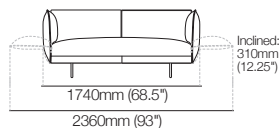

Ottoman

Standard Base

Leg: H160mm (2.25")

Side

Front

Effective May 2026. *Arm/Back Details: Maximum flex: 310 (12.25"). **Base Compatibility:** AB770 Arm: (2 STR; 2.5 STR; 3 STR). AB770 Back: (2 STR; 3 STR). AB940 Arm: (2 STR DEEP; 2.5 STR DEEP; 3 STR DEEP). AB940 Back: (2.5 STR). AB1155 Back: (3 STR). Chaise 2 STR; 3 STR; or Angle Chaise STD: AB770 for STD Arm/Back. AB1155 for Long Arm/Back. Chaise 2.5 STR: AB770 for STD Arm/Back. AB940 for Long Arm/Back. The maximum usage weight for the AB770 Flex is 15kg (33lb). King Living has a policy of continuous improvement, changes to products and specifications may be made without prior notice. Images and drawings are representative of design only. Accessories not included.

Armchair with Adjustable Arms

Standard Base
Back: AB770 (Fixed)
Front View

2-Seater | 2.5-Seater | 3-Seater

Standard Base
Arms: AB770 (Fixed or Flex)
Side View

2-Seater | 2.5-Seater | 3-Seater

DEEP Base
Arms: AB770 (Fixed or Flex)
Side View

2-Seater | 2.5-Seater | 3-Seater

DEEP Base
Arms: AB940 Fixed
Side View

2-Seater

Standard or DEEP Base
Back: AB770 (Fixed or Flex)
Front View

2-Seater

Standard or DEEP Base
Back: AB770 (Fixed or Flex)
Rear View