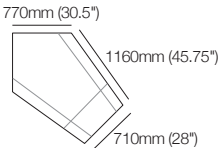

KING

DT2022031-VG

kingliving.com

Zaza

Zaza Components

Leather detail indicated

Base

H280mm (11") with Seat Cushion

2-Seater Standard

2-Seater Deep

2.5-Seater Standard

2.5-Seater Deep

3-Seater Standard

3-Seater Deep

Angle Chaise Standard

Square Standard

Arm | Back* Flex

H580mm (23")

AB770 Flex

AB770 FLEX45

Arm | Back* Fixed

H580mm (23")

AB770 Fixed

AB940 Fixed