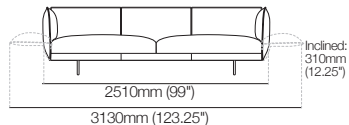

2-Seater | 2.5-Seater | 3-Seater

DEEP Base
Arms: AB940 Fixed
Side View

2-Seater

Standard or DEEP Base
Back: AB770 (Fixed or Flex)
Front View

2-Seater

Standard or DEEP Base
Back: AB770 (Fixed or Flex)
Rear View

2.5-Seater

Standard or DEEP Base
Back: AB940 (Fixed)
Front View

2.5-Seater

Standard or DEEP Base
Back: AB940 (Fixed)
Rear View

3-Seater

Standard or DEEP Base
Back: AB770 (Fixed or Flex)
Front View

3-Seater

Standard or DEEP Base
Back: AB770 (Fixed or Flex)
Rear View

3-Seater

Standard or DEEP Base
Back: AB1155 (Fixed)
Front View

3-Seater

Standard or DEEP Base
Back: AB1155 (Fixed)
Rear View

Effective May 2026. *Arm/Back Details: Maximum flex: 310 (12.25"). **Base Compatibility: AB770 Arm:** (2 STR; 2.5 STR; 3 STR). **AB770 Back:** (2 STR; 3 STR). **AB940 Arm:** (2 STR DEEP; 2.5 STR DEEP; 3 STR DEEP). **AB940 Back:** (2.5 STR). **AB1155 Back:** (3 STR). **Chaise 2 STR; 3 STR; or Angle Chaise STD: AB770** for STD Arm/Back. **AB1155** for Long Arm/Back. **Chaise 2.5 STR: AB770** for STD Arm/Back. **AB940** for Long Arm/Back. The maximum usage weight for the AB770 Flex is 15kg (33lb). King Living has a policy of continuous improvement, changes to products and specifications may be made without prior notice. Images and drawings are representative of design only. Accessories not included.