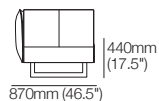

Zaza Chairs | Sofas

Leather detail indicated

Armchair

Standard Base
Arm: AB770 Fixed
Side View