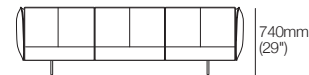

2.5-Seater

Standard or DEEP Base
Back: AB940 (Fixed)
Front View

2.5-Seater

Standard or DEEP Base
Back: AB940 (Fixed)
Rear View

3-Seater

Standard or DEEP Base
Back: AB770 (Fixed or Flex)
Front View

3-Seater

Standard or DEEP Base
Back: AB770 (Fixed or Flex)
Rear View

3-Seater

Standard or DEEP Base
Back: AB1155 (Fixed)
Front View

3-Seater

Standard or DEEP Base
Back: AB1155 (Fixed)
Rear View

Effective May 2026. *Arm/Back Details: Maximum flex: 310 (12.25"). **Base Compatibility: AB770 Arm:** (2 STR; 2.5 STR; 3 STR). **AB770 Back:** (2 STR; 3 STR). **AB940 Arm:** (2 STR DEEP; 2.5 STR DEEP; 3 STR DEEP). **AB940 Back:** (2.5 STR). **AB1155 Back:** (3 STR). **Chaise 2 STR; 3 STR; or Angle Chaise STD: AB770** for STD Arm/Back. **AB1155** for Long Arm/Back. **Chaise 2.5 STR: AB770** for STD Arm/Back. **AB940** for Long Arm/Back. The maximum usage weight for the AB770 Flex is 15kg (33lb). King Living has a policy of continuous improvement, changes to products and specifications may be made without prior notice. Images and drawings are representative of design only. Accessories not included.