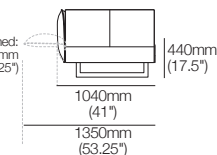

2-Seater | 2.5-Seater | 3-Seater

DEEP Base
Arms: AB940 Fixed
Side View