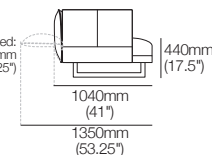

Armchair with Adjustable Arms

Standard Base
Back: AB770 (Fixed)
Front View

2-Seater | 2.5-Seater | 3-Seater

Standard Base
Arms: AB770 (Fixed or Flex)
Side View

2-Seater | 2.5-Seater | 3-Seater

DEEP Base
Arms: AB770 (Fixed or Flex)
Side View

2-Seater | 2.5-Seater | 3-Seater

DEEP Base
Arms: AB940 Fixed
Side View

2-Seater

Standard or DEEP Base
Back: AB770 (Fixed or Flex)
Front View

2-Seater

Standard or DEEP Base
Back: AB770 (Fixed or Flex)
Rear View