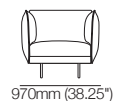

Rear View

BC770

H500mm (19.75")

Rear View

Scatter Cushion

Zazina

H470mm (18.5")

Rear View

Ottoman

Standard Base

Leg: H160mm (2.25")

Side

Front

Effective May 2026. *Arm/Back Details: Maximum flex: 310 (12.25"). **Base Compatibility:** AB770 Arm: (2 STR; 2.5 STR; 3 STR). AB770 Back: (2 STR; 3 STR). AB940 Arm: (2 STR DEEP; 2.5 STR DEEP; 3 STR DEEP). AB940 Back: (2.5 STR). AB1155 Back: (3 STR). Chaise 2 STR; 3 STR; or Angle Chaise STD: AB770 for STD Arm/Back. AB1155 for Long Arm/Back. Chaise 2.5 STR: AB770 for STD Arm/Back. AB940 for Long Arm/Back. The maximum usage weight for the AB770 Flex is 15kg (33lb). King Living has a policy of continuous improvement, changes to products and specifications may be made without prior notice. Images and drawings are representative of design only. Accessories not included.

Zaza Chairs | Sofas

Leather detail indicated

Armchair

Standard Base
Arm: AB770 Fixed
Side View

Armchair

Standard Base
Back: AB770 Fixed
Front View

Armchair with Adjustable Arms

Standard Base
Arms: AB770 FLEX45
Side View

Armchair with Adjustable Arms

Standard Base
Back: AB770 (Fixed)
Front View

2-Seater | 2.5-Seater | 3-Seater

Standard Base
Arms: AB770 (Fixed or Flex)
Side View

2-Seater | 2.5-Seater | 3-Seater

DEEP Base
Arms: AB770 (Fixed or Flex)
Side View