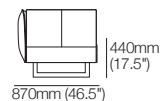

Ottoman

Standard Base

Leg: H160mm (2.25")

Side

Front

Effective May 2026. *Arm/Back Details: Maximum flex: 310 (12.25"). **Base Compatibility:** AB770 Arm: (2 STR; 2.5 STR; 3 STR). AB770 Back: (2 STR; 3 STR). AB940 Arm: (2 STR DEEP; 2.5 STR DEEP; 3 STR DEEP). AB940 Back: (2.5 STR). AB1155 Back: (3 STR). Chaise 2 STR; 3 STR; or Angle Chaise STD: AB770 for STD Arm/Back. AB1155 for Long Arm/Back. Chaise 2.5 STR: AB770 for STD Arm/Back. AB940 for Long Arm/Back. The maximum usage weight for the AB770 Flex is 15kg (33lb). King Living has a policy of continuous improvement, changes to products and specifications may be made without prior notice. Images and drawings are representative of design only. Accessories not included.

Zaza Chairs | Sofas

Leather detail indicated

Armchair

Standard Base
Arm: AB770 Fixed
Side View

Armchair

Standard Base
Back: AB770 Fixed
Front View

Armchair with Adjustable Arms

Standard Base
Arms: AB770 FLEX45
Side View