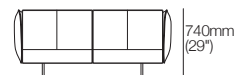

Armchair with Adjustable Arms

Standard Base
Back: AB770 (Fixed)
Front View

2-Seater | 2.5-Seater | 3-Seater

Standard Base
Arms: AB770 (Fixed or Flex)
Side View

2-Seater | 2.5-Seater | 3-Seater

DEEP Base
Arms: AB770 (Fixed or Flex)
Side View

2-Seater | 2.5-Seater | 3-Seater

DEEP Base
Arms: AB940 Fixed
Side View

2-Seater

Standard or DEEP Base
Back: AB770 (Fixed or Flex)
Front View

2-Seater

Standard or DEEP Base
Back: AB770 (Fixed or Flex)
Rear View