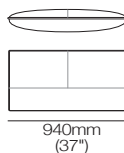

Arm | Back* Flex

H580mm (23")

AB770 Flex

AB770 FLEX45

Arm | Back* Fixed

H580mm (23")

AB770 Fixed

AB940 Fixed

AB1155 Fixed

Legs

H160mm (2.25")

Standard

Deep

Back Cushion

BC940

H500mm (19.75")