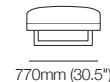

AB1155 Fixed

Legs

H160mm (2.25")

Standard

Deep

Back Cushion

BC940

H500mm (19.75")

Rear View

BC770

H500mm (19.75")

Rear View

Scatter Cushion

Zazina

H470mm (18.5")

Rear View

Ottoman

Standard Base

Leg: H160mm (2.25")

Side

Front

Effective May 2026. *Arm/Back Details: Maximum flex: 310 (12.25"). **Base Compatibility:** AB770 Arm: (2 STR; 2.5 STR; 3 STR). AB770 Back: (2 STR; 3 STR). AB940 Arm: (2 STR DEEP; 2.5 STR DEEP; 3 STR DEEP). AB940 Back: (2.5 STR). AB1155 Back: (3 STR). Chaise 2 STR; 3 STR; or Angle Chaise STD: AB770 for STD Arm/Back. AB1155 for Long Arm/Back. Chaise 2.5 STR: AB770 for STD Arm/Back. AB940 for Long Arm/Back. The maximum usage weight for the AB770 Flex is 15kg (33lb). King Living has a policy of continuous improvement, changes to products and specifications may be made without prior notice. Images and drawings are representative of design only. Accessories not included.