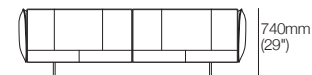

2.5-Seater

Standard or DEEP Base
Back: AB940 (Fixed)
Front View

2.5-Seater

Standard or DEEP Base
Back: AB940 (Fixed)
Rear View

3-Seater

Standard or DEEP Base
Back: AB770 (Fixed or Flex)
Front View

3-Seater

Standard or DEEP Base
Back: AB770 (Fixed or Flex)
Rear View

3-Seater

Standard or DEEP Base
Back: AB1155 (Fixed)
Front View

3-Seater

Standard or DEEP Base
Back: AB1155 (Fixed)
Rear View

Effective May 2026. *Arm/Back Details: Maximum flex: 310 (12.25"). **Base Compatibility: AB770 Arm:** (2 STR; 2.5 STR; 3 STR). **AB770 Back:** (2 STR; 3 STR). **AB940 Arm:** (2 STR DEEP; 2.5 STR DEEP; 3 STR DEEP). **AB940 Back:** (2.5 STR). **AB1155 Back:** (3 STR). **Chaise 2 STR; 3 STR; or Angle Chaise STD: AB770** for STD Arm/Back. **AB1155** for Long Arm/Back. **Chaise 2.5 STR: AB770** for STD Arm/Back. **AB940** for Long Arm/Back. The maximum usage weight for the AB770 Flex is 15kg (33lb). King Living has a policy of continuous improvement, changes to products and specifications may be made without prior notice. Images and drawings are representative of design only. Accessories not included.