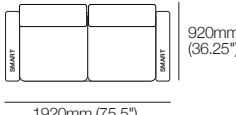

2 Seater Sofa with Smart Pockets 1920