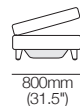

810mm
(32")

185mm
(7.25")

Bed Bracket

230mm (9")

145mm
(5.75")

Panama Square

520mm
(20.5")

520
(20.5")

Platform Table CRES

350mm (13.75")

400mm
(15.75")

130mm (5") 220mm (8.75")

250mm (10")

Platform Table REC

220mm
(8.75")

190mm
(7.5")

800mm
(31.5")

200mm
(8")

Delta 5 Components

Platforms | Bases

Square
No Storage

Square S (Storage)
Access 800

Rectangle
Leather (seam) : Fabric (no seam)
No Storage

2STR Base SEP
Separated Seat Cushions
No Storage

3STR Base SEP
Separated Seat Cushions
No Storage

Rectangle S 800 (Storage)
Leather (seam) : Fabric (no seam)
Access 800

Rectangle S 1600 (Storage)
Leather (seam) : Fabric (no seam)
Access 1600

2STR Base SEP 800 Storage
Separated Seat Cushions
Access 800