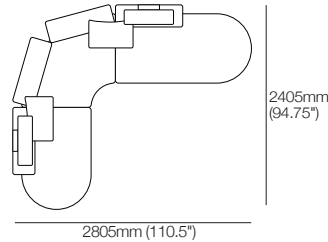

Modular Sofa Curved Corner Sofa 2805
Includes Accessories