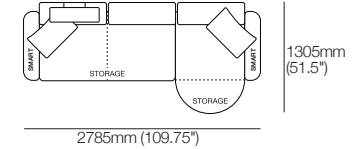

Modular Sofa with Round Chaise, Storage and Smart Pockets 2785