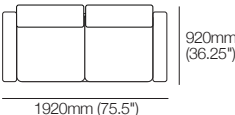

2 Seater Sofa 1920