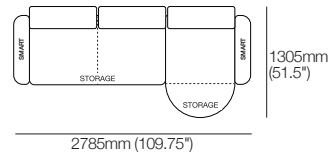

810mm
(32")

185mm
(7.25")

Bed Bracket

230mm (9")

145mm
(5.75")

Panama Square

520mm
(20.5")

520
(20.5")

1600mm (63")

Round Base 1600 Storage LH

Leather (seam) : Fabric (no seam)
Access 1600

1600mm (63")

Round Base 1600 Chaise Storage

Leather (seam) : Fabric (no seam)
Access 815

1600mm (63")

Delta 5 Packages

Modular Sofa with Round Chaise 2785

Modular Sofa with Round Chaise and Storage 2785

Modular Sofa with Round Chaise, Storage and Smart Pockets 2785

Modular Sofa with Round Chaise and Storage 2785

Modular Sofa with Round Chaise, Storage and Smart Pockets 2785