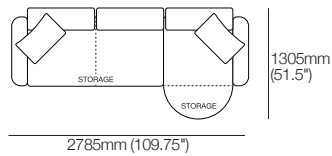

Modular Sofa with Round Chaise and Storage 2785