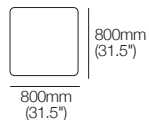

810mm
(32")

185mm
(7.25")

Bed Bracket

230mm (9")

145mm
(5.75")

Panama Square

520mm
(20.5")

520
(20.5")

Platform Table CRES

350mm (13.75")

400mm
(15.75")

130mm (5") 220mm (8.75")

250mm (10")

Platform Table REC

220mm
(8.75")

190mm
(7.5")

800mm
(31.5")

200mm
(8")

Delta 5 Components

Platforms | Bases

Square
No Storage

Square S (Storage)
Access 800

Rectangle
Leather (seam) : Fabric (no seam)
No Storage

2STR Base SEP
Separated Seat Cushions
No Storage