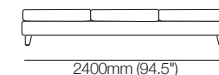

3STR Base SEP
Separated Seat Cushions
No Storage