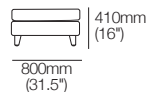

810mm
(32")

185mm
(7.25")

Bed Bracket

230mm (9")

145mm
(5.75")

Panama Square

520mm
(20.5")

520
(20.5")

Platform Table CRES

350mm (13.75")

400mm
(15.75")

130mm (5") 220mm (8.75")

250mm (10")

Platform Table REC

220mm
(8.75")

190mm
(7.5")

800mm
(31.5")

200mm
(8")

Delta 5 Components

Platforms | Bases

Square
No Storage

Square S (Storage)
Access 800

Rectangle
Leather (seam) : Fabric (no seam)
No Storage

2STR Base SEP
Separated Seat Cushions
No Storage

2 Seater Sofa 1920

2 Seater Sofa with Storage 1920

2 Seater Sofa with Smart Pockets 1920

2 Seater Sofa with Storage and Smart Pockets 1920 W

3 Seater Sofa 2720

3 Seater Sofa with Smart Pockets 2720

Effective April 2026. Seat Position: Standard: 920mm (36.25"). Deep: 1010mm (39.75"). Tables available in selected King Living timber finishes or marble – dependent on table. King Living has a policy of continuous improvement, changes to products and specifications may be made without prior notice. Images and drawings are representative of design only. Accessories not included unless stated.