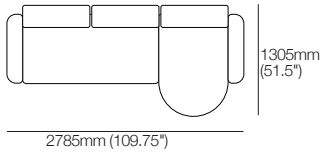

Delta 5 Packages

Modular Sofa with Round Chaise 2785