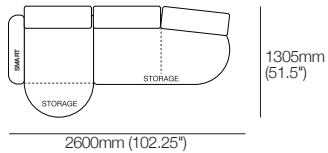

Modular Sofa with Round Left Chaise, Storage and Smart Pockets 2600