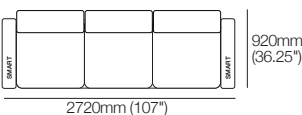

3 Seater Sofa with one arm and 2 Seater armless Sofa 2560 | PKG 6

3 Seater Sofa with Smart Pockets 2720