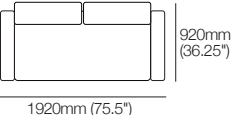

2 Seater Sofa 1920