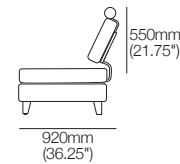

Bolster Headrest Rear View