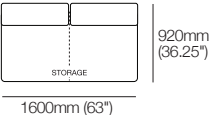

Delta 5 Packages

2 Seater Armless Sofa with Storage 1600