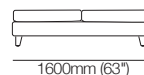

810mm
(32")

185mm
(7.25")

Bed Bracket

230mm (9")

145mm
(5.75")

Panama Square

520mm
(20.5")

520
(20.5")

Platform Table CRES

350mm (13.75")

400mm
(15.75")

130mm (5") 220mm (8.75")

250mm (10")

Platform Table REC

220mm
(8.75")

190mm
(7.5")

800mm
(31.5")

200mm
(8")

Delta 5 Components

Platforms | Bases

Square
No Storage

Square S (Storage)
Access 800

Rectangle
Leather (seam) : Fabric (no seam)
No Storage

2STR Base SEP
Separated Seat Cushions
No Storage

3STR Base SEP
Separated Seat Cushions
No Storage

Rectangle S 800 (Storage)
Leather (seam) : Fabric (no seam)
Access 800

Rectangle S 1600 (Storage)
Leather (seam) : Fabric (no seam)
Access 1600

2STR Base SEP 800 Storage
Separated Seat Cushions
Access 800