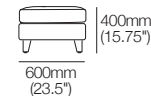

Delta 5 Components

Chairs

Chair

S Chair (Storage)

Back AE Rear

Standard | Deep Position

Bolster Headrest Rear View

Circle Chair

Circle Chair with Storage

Circle Swivel Chair

Ottoman