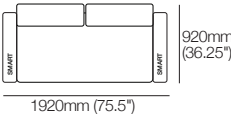

2 Seater Sofa with Smart Pockets 1920