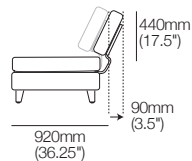

Standard | Deep Position