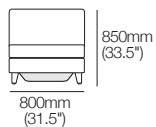

K I N G

DT2026010-V2

kingliving.com

Delta 5

Delta 5 Components

Chairs

Chair

S Chair (Storage)

Arms | Accessories | Tables

Box Arm

SMART

800mm
(31.5")

160mm
(6.25")

450mm
(17.75")

Round Arm

SMART

810mm
(32")

185mm
(7.25")

Bed Bracket

230mm (9")

145mm
(5.75")

Panama Square

520mm
(20.5")

520
(20.5")

Platform Table CRES

350mm (13.75")

400mm
(15.75")

130mm (5") 220mm (8.75")

250mm (10")

Platform Table REC

220mm
(8.75")

190mm
(7.5")