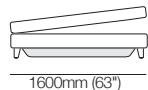

810mm
(32")

185mm
(7.25")

Bed Bracket

230mm (9")

145mm
(5.75")

Panama Square

520mm
(20.5")

520
(20.5")

Platform Table CRES

350mm (13.75")

400mm
(15.75")

130mm (5") 220mm (8.75")

250mm (10")

Platform Table REC

220mm
(8.75")

190mm
(7.5")

800mm
(31.5")

200mm
(8")

Delta 5 Components

Platforms | Bases

Square
No Storage

Square S (Storage)
Access 800

Rectangle
Leather (seam) : Fabric (no seam)
No Storage

2STR Base SEP
Separated Seat Cushions
No Storage

3STR Base SEP
Separated Seat Cushions
No Storage

Rectangle S 800 (Storage)
Leather (seam) : Fabric (no seam)
Access 800

Rectangle S 1600 (Storage)
Leather (seam) : Fabric (no seam)
Access 1600

2STR Base SEP 800 Storage
Separated Seat Cushions
Access 800