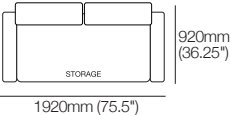

2 Seater Sofa with Storage 1920