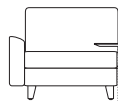

810mm
(32")

185mm
(7.25")

Bed Bracket

230mm (9")

145mm
(5.75")

Panama Square

520mm
(20.5")

520
(20.5")

Platform Table CRES

350mm (13.75")

400mm
(15.75")

130mm (5") 220mm (8.75")

250mm (10")

Platform Table REC

220mm
(8.75")

190mm
(7.5")

800mm
(31.5")

200mm
(8")

Delta 5 Components

Platforms | Bases

Square
No Storage

Square S (Storage)
Access 800

Rectangle
Leather (seam) : Fabric (no seam)
No Storage

2STR Base SEP
Separated Seat Cushions
No Storage