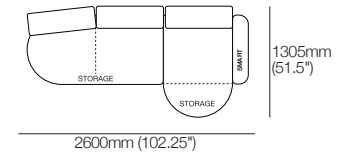

Modular Sofa with Round Right Chaise, Storage and Smart Pockets 2600