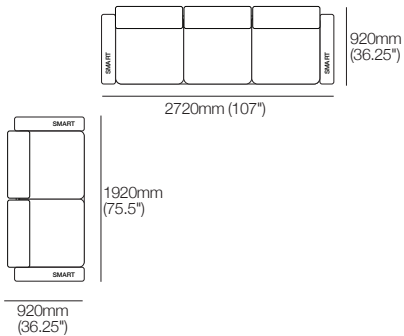

810mm
(32")

185mm
(7.25")

Bed Bracket

230mm (9")

145mm
(5.75")

Panama Square

520mm
(20.5")

520
(20.5")

2 Seater Sofa 1920

2 Seater Sofa with Storage 1920

2 Seater Sofa with Smart Pockets 1920

2 Seater Sofa with Storage and Smart Pockets 1920 W

3 Seater Sofa 2720

3 Seater Sofa with Smart Pockets 2720

Effective April 2026. Seat Position: Standard: 920mm (36.25"). Deep: 1010mm (39.75"). Tables available in selected King Living timber finishes or marble – dependent on table. King Living has a policy of continuous improvement, changes to products and specifications may be made without prior notice. Images and drawings are representative of design only. Accessories not included unless stated.

Delta 5 Packages

3 Seater Sofa and 2 Seater Sofa with Smart Pockets 2560 | PKG 6

3 Seater Sofa with one arm and 2 Seater armless Sofa 2560 | PKG 6

3 Seater Sofa and 2 Seater Sofa with Storage 2720 | PKG 7

3 Seater Sofa and 2 Seater Sofa with Smart Pockets 2720 | PKG 7

3 Seater Sofa and Armchair 2720 | PKG 8

3 Seater Sofa and Armchair with Smart Pockets 2720 | PKG 8

Effective April 2026. Seat Position: Standard: 920mm (36.25"). Deep: 1010mm (39.75"). Tables available in selected King Living timber finishes or marble – dependent on table. King Living has a policy of continuous improvement, changes to products and specifications may be made without prior notice. Images and drawings are representative of design only. Accessories not included unless stated.