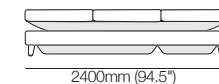

3STR Base SEP Storage
Separated Seat Cushions
Access 2400