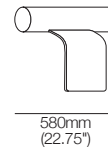

K I N G

DT2026010-V2

kingliving.com

Delta 5

Delta 5 Components

Chairs

Chair

S Chair (Storage)

Back AE Rear

Standard | Deep Position

Bolster Headrest Rear View

Circle Chair

Circle Chair with Storage

Circle Swivel Chair

Ottoman

Delta 5 Components

Arms | Accessories | Tables

Box Arm

SMART

800mm
(31.5")

160mm
(6.25")

450mm
(17.75")

Round Arm

SMART

810mm
(32")

185mm
(7.25")

Bed Bracket

230mm (9")

145mm
(5.75")

Panama Square

520mm
(20.5")

520
(20.5")