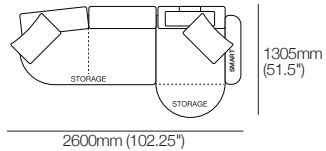

Modular Sofa with Round Right Chaise, Storage and Smart Pockets 2600
Includes Accessories