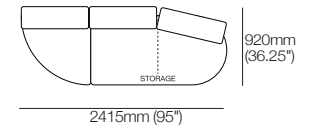

Modular Sofa with Quad, Round Right Chaise and Storage 2415