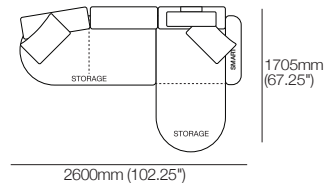

Modular Sofa with Round Long Right Chaise, Storage and Smart Pockets 2600
Includes Accessories