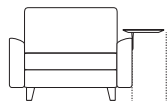

810mm
(32")

185mm
(7.25")

Bed Bracket

230mm (9")

145mm
(5.75")

Panama Square

520mm
(20.5")

520
(20.5")

Platform Table CRES

350mm (13.75")

400mm
(15.75")

130mm (5") 220mm (8.75")

250mm (10")

Platform Table REC

220mm
(8.75")

190mm
(7.5")

800mm
(31.5")

200mm
(8")

Delta 5 Components

Platforms | Bases

Square
No Storage

Square S (Storage)
Access 800

Rectangle
Leather (seam) : Fabric (no seam)
No Storage

2STR Base SEP
Separated Seat Cushions
No Storage