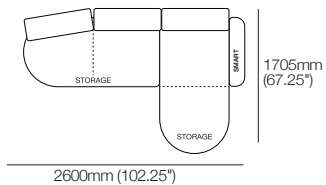

Modular Sofa with Round Long Right Chaise, Storage and Smart Pockets 2600