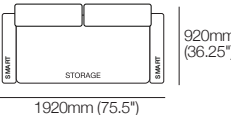

2 Seater Sofa with Storage and Smart Pockets 1920 W