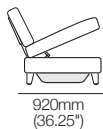

K I N G

DT2026010-V2

kingliving.com

Delta 5

Delta 5 Components

Chairs

Chair

S Chair (Storage)

Back AE Rear

Standard | Deep Position

Bolster Headrest Rear View

Circle Chair

Circle Chair with Storage

Circle Swivel Chair

Ottoman

Delta 5 Components

Arms | Accessories | Tables

Box Arm

SMART

800mm
(31.5")

160mm
(6.25")

450mm
(17.75")

Round Arm

SMART

810mm
(32")

185mm
(7.25")

Bed Bracket

230mm (9")

145mm
(5.75")

Panama Square

520mm
(20.5")

520
(20.5")