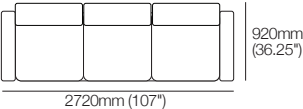

3 Seater Sofa 2720