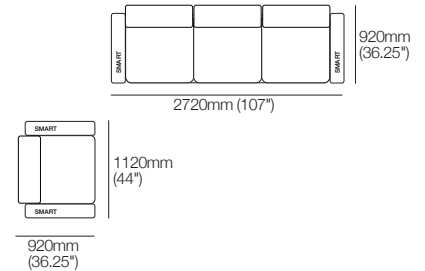

810mm
(32")

185mm
(7.25")

Bed Bracket

230mm (9")

145mm
(5.75")

Panama Square

520mm
(20.5")

520
(20.5")

2 Seater Sofa 1920

2 Seater Sofa with Storage 1920

2 Seater Sofa with Smart Pockets 1920

2 Seater Sofa with Storage and Smart Pockets 1920 W

3 Seater Sofa 2720

3 Seater Sofa with Smart Pockets 2720

Effective April 2026. Seat Position: Standard: 920mm (36.25"). Deep: 1010mm (39.75"). Tables available in selected King Living timber finishes or marble – dependent on table. King Living has a policy of continuous improvement, changes to products and specifications may be made without prior notice. Images and drawings are representative of design only. Accessories not included unless stated.

Delta 5 Packages

3 Seater Sofa and 2 Seater Sofa with Smart Pockets 2560 | PKG 6

3 Seater Sofa with one arm and 2 Seater armless Sofa 2560 | PKG 6

3 Seater Sofa and 2 Seater Sofa with Storage 2720 | PKG 7

3 Seater Sofa and 2 Seater Sofa with Smart Pockets 2720 | PKG 7

3 Seater Sofa and Armchair 2720 | PKG 8

3 Seater Sofa and Armchair with Smart Pockets 2720 | PKG 8

Effective April 2026. Seat Position: Standard: 920mm (36.25"). Deep: 1010mm (39.75"). Tables available in selected King Living timber finishes or marble – dependent on table. King Living has a policy of continuous improvement, changes to products and specifications may be made without prior notice. Images and drawings are representative of design only. Accessories not included unless stated.