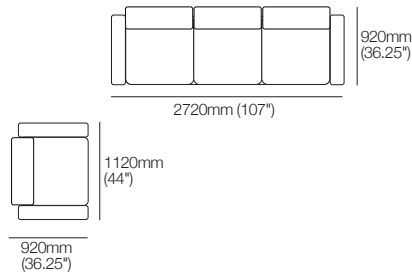

810mm
(32")

185mm
(7.25")

Bed Bracket

230mm (9")

145mm
(5.75")

Panama Square

520mm
(20.5")

520
(20.5")

2 Seater Sofa 1920

2 Seater Sofa with Storage 1920

2 Seater Sofa with Smart Pockets 1920

2 Seater Sofa with Storage and Smart Pockets 1920 W

3 Seater Sofa 2720

3 Seater Sofa with Smart Pockets 2720

Effective April 2026. Seat Position: Standard: 920mm (36.25"). Deep: 1010mm (39.75"). Tables available in selected King Living timber finishes or marble – dependent on table. King Living has a policy of continuous improvement, changes to products and specifications may be made without prior notice. Images and drawings are representative of design only. Accessories not included unless stated.

Delta 5 Packages

3 Seater Sofa and 2 Seater Sofa with Smart Pockets 2560 | PKG 6

3 Seater Sofa with one arm and 2 Seater armless Sofa 2560 | PKG 6

3 Seater Sofa and 2 Seater Sofa with Storage 2720 | PKG 7

3 Seater Sofa and 2 Seater Sofa with Smart Pockets 2720 | PKG 7

3 Seater Sofa and Armchair 2720 | PKG 8

3 Seater Sofa and Armchair with Smart Pockets 2720 | PKG 8

Effective April 2026. Seat Position: Standard: 920mm (36.25"). Deep: 1010mm (39.75"). Tables available in selected King Living timber finishes or marble – dependent on table. King Living has a policy of continuous improvement, changes to products and specifications may be made without prior notice. Images and drawings are representative of design only. Accessories not included unless stated.