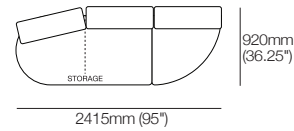

Modular Sofa with Quad, Round Left Chaise and Storage 2415