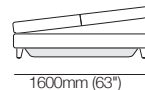

810mm
(32")

185mm
(7.25")

Bed Bracket

230mm (9")

145mm
(5.75")

Panama Square

520mm
(20.5")

520
(20.5")

Platform Table CRES

350mm (13.75")

400mm
(15.75")

130mm (5") 220mm (8.75")

250mm (10")

Platform Table REC

220mm
(8.75")

190mm
(7.5")

800mm
(31.5")

200mm
(8")

Delta 5 Components

Platforms | Bases

Square
No Storage

Square S (Storage)
Access 800

Rectangle
Leather (seam) : Fabric (no seam)
No Storage

2STR Base SEP
Separated Seat Cushions
No Storage

3STR Base SEP
Separated Seat Cushions
No Storage

Rectangle S 800 (Storage)
Leather (seam) : Fabric (no seam)
Access 800

Rectangle S 1600 (Storage)
Leather (seam) : Fabric (no seam)
Access 1600

2STR Base SEP 800 Storage
Separated Seat Cushions
Access 800