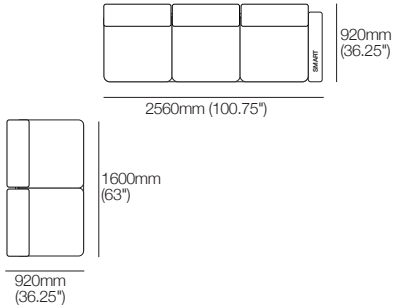

Delta 5 Packages

3 Seater Sofa and 2 Seater Sofa with Smart Pockets 2560 | PKG 6