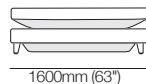

810mm
(32")

185mm
(7.25")

Bed Bracket

230mm (9")

145mm
(5.75")

Panama Square

520mm
(20.5")

520
(20.5")

Platform Table CRES

350mm (13.75")

400mm
(15.75")

130mm (5") 220mm (8.75")

250mm (10")

Platform Table REC

220mm
(8.75")

190mm
(7.5")

800mm
(31.5")

200mm
(8")

Delta 5 Components

Platforms | Bases

Square
No Storage

Square S (Storage)
Access 800

Rectangle
Leather (seam) : Fabric (no seam)
No Storage

2STR Base SEP
Separated Seat Cushions
No Storage

3STR Base SEP
Separated Seat Cushions
No Storage

Rectangle S 800 (Storage)
Leather (seam) : Fabric (no seam)
Access 800

Rectangle S 1600 (Storage)
Leather (seam) : Fabric (no seam)
Access 1600

2STR Base SEP 800 Storage
Separated Seat Cushions
Access 800