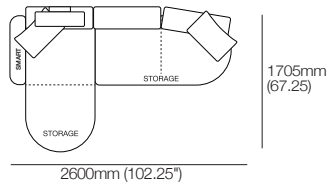

Delta 5 Packages

Modular Sofa with Round Long Left Chaise, Storage and Smart Pockets 2600
Includes Accessories