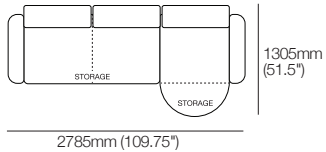

810mm
(32")

185mm
(7.25")

Bed Bracket

230mm (9")

145mm
(5.75")

Panama Square

520mm
(20.5")

520
(20.5")

1600mm (63")

Round Base 1600 Storage LH

Leather (seam) : Fabric (no seam)
Access 1600

1600mm (63")

Round Base 1600 Chaise Storage

Leather (seam) : Fabric (no seam)
Access 815

1600mm (63")

Delta 5 Packages

Modular Sofa with Round Chaise 2785

Modular Sofa with Round Chaise and Storage 2785

Modular Sofa with Round Chaise, Storage and Smart Pockets 2785

Modular Sofa with Round Chaise and Storage 2785

Modular Sofa with Round Chaise, Storage and Smart Pockets 2785