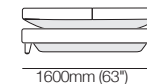

2STR Base SEP 1600 Storage
Separated Seat Cushions
Access 1600