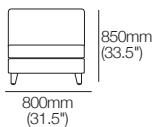

K I N G

DT2026010-V2

kingliving.com

Delta 5

Delta 5 Components

Chairs

Chair

S Chair (Storage)

Arms | Accessories | Tables

Box Arm

SMART

800mm
(31.5")

160mm
(6.25")

450mm
(17.75")

Round Arm

SMART

810mm
(32")

185mm
(7.25")

Bed Bracket

230mm (9")

145mm
(5.75")

Panama Square

520mm
(20.5")

520
(20.5")

Platform Table CRES

350mm (13.75")

400mm
(15.75")

130mm (5") 220mm (8.75")

250mm (10")

Platform Table REC

220mm
(8.75")

190mm
(7.5")