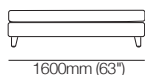

810mm
(32")

185mm
(7.25")

Bed Bracket

230mm (9")

145mm
(5.75")

Panama Square

520mm
(20.5")

520
(20.5")

Platform Table CRES

350mm (13.75")

400mm
(15.75")

130mm (5") 220mm (8.75")

250mm (10")

Platform Table REC

220mm
(8.75")

190mm
(7.5")

800mm
(31.5")

200mm
(8")

Delta 5 Components

Platforms | Bases

Square
No Storage

Square S (Storage)
Access 800

Rectangle
Leather (seam) : Fabric (no seam)
No Storage

2STR Base SEP
Separated Seat Cushions
No Storage

3STR Base SEP
Separated Seat Cushions
No Storage

Rectangle S 800 (Storage)
Leather (seam) : Fabric (no seam)
Access 800

Rectangle S 1600 (Storage)
Leather (seam) : Fabric (no seam)
Access 1600

2STR Base SEP 800 Storage
Separated Seat Cushions
Access 800