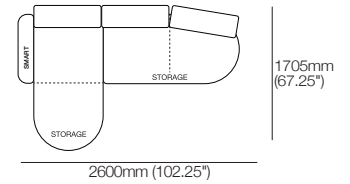

Modular Sofa with Round Long Left Chaise, Storage and Smart Pockets 2600