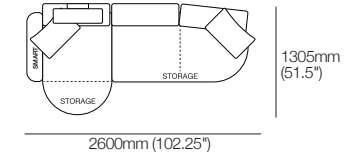

Modular Sofa with Round Left Chaise, Storage and Smart Pockets 2600
Includes Accessories