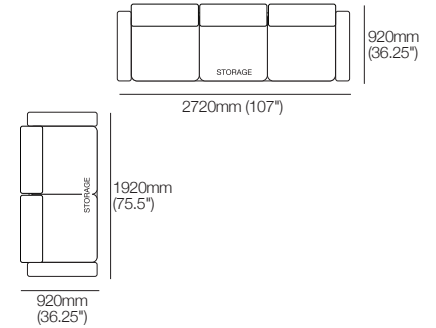

810mm
(32")

185mm
(7.25")

Bed Bracket

230mm (9")

145mm
(5.75")

Panama Square

520mm
(20.5")

520
(20.5")

2 Seater Sofa 1920

2 Seater Sofa with Storage 1920

2 Seater Sofa with Smart Pockets 1920

2 Seater Sofa with Storage and Smart Pockets 1920 W

3 Seater Sofa 2720

3 Seater Sofa with Smart Pockets 2720

Effective April 2026. Seat Position: Standard: 920mm (36.25"). Deep: 1010mm (39.75"). Tables available in selected King Living timber finishes or marble – dependent on table. King Living has a policy of continuous improvement, changes to products and specifications may be made without prior notice. Images and drawings are representative of design only. Accessories not included unless stated.

Delta 5 Packages

3 Seater Sofa and 2 Seater Sofa with Smart Pockets 2560 | PKG 6

3 Seater Sofa with one arm and 2 Seater armless Sofa 2560 | PKG 6

3 Seater Sofa and 2 Seater Sofa with Storage 2720 | PKG 7

3 Seater Sofa and 2 Seater Sofa with Smart Pockets 2720 | PKG 7

3 Seater Sofa and Armchair 2720 | PKG 8

3 Seater Sofa and Armchair with Smart Pockets 2720 | PKG 8

Effective April 2026. Seat Position: Standard: 920mm (36.25"). Deep: 1010mm (39.75"). Tables available in selected King Living timber finishes or marble – dependent on table. King Living has a policy of continuous improvement, changes to products and specifications may be made without prior notice. Images and drawings are representative of design only. Accessories not included unless stated.