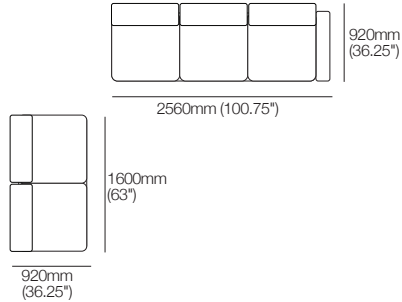

Delta 5 Packages

3 Seater Sofa and Armchair 2720 | PKG 8

3 Seater Sofa and Armchair with Smart Pockets 2720 | PKG 8

Effective April 2026. Seat Position: Standard: 920mm (36.25"). Deep: 1010mm (39.75"). Tables available in selected King Living timber finishes or marble – dependent on table. King Living has a policy of continuous improvement, changes to products and specifications may be made without prior notice. Images and drawings are representative of design only. Accessories not included unless stated.