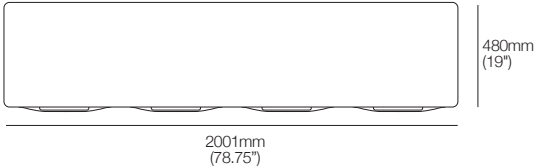

K I N G

DT2026014-ANZ-ASIA-NA-UK-V1

kingliving.com

Dune

Dune 4-Door Sideboard

Dune 4-Door Sideboard

4-Door Sideboard

Top View

Front View

Side View

Effective April 2026. **⚠ TIP-OVER WARNING:** To help prevent TIP-OVER incidents, it is **STRONGLY RECOMMENDED** this product be **SECURELY ANCHORED** to a wall. **NEVER Put a TV on this Furniture.** For more information on TIP-OVER prevention visit: kingliving.com. King Living has a policy of continuous improvement, changes to products and specifications may be made without prior notice. Images and drawings are representative of design only. Accessories not included unless stated.

Dune Entertainment Unit

Dune Entertainment Unit

CATEGORY 2

Entertainment Unit

Top View

Front View

Side View

Effective April 2026. **TIP-OVER WARNING:** To help prevent TIP-OVER incidents, it is **STRONGLY RECOMMENDED** this product be **SECURELY ANCHORED** to a wall, and televisions and large objects be **ALWAYS SECURELY ANCHORED** if placed on furniture. For more information on TIP-OVER prevention visit: kingliving.com. King Living has a policy of continuous improvement, changes to products and specifications may be made without prior notice. Images and drawings are representative of design only. Accessories not included unless stated.