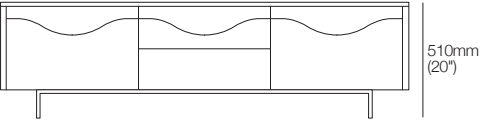

Dune Entertainment Unit

Dune Entertainment Unit

CATEGORY 2

Entertainment Unit

Top View

Front View

Side View

Effective April 2026. **TIP-OVER WARNING:** To help prevent TIP-OVER incidents, it is **STRONGLY RECOMMENDED** this product be **SECURELY ANCHORED** to a wall, and televisions and large objects be **ALWAYS SECURELY ANCHORED** if placed on furniture. For more information on TIP-OVER prevention visit: kingliving.com. King Living has a policy of continuous improvement, changes to products and specifications may be made without prior notice. Images and drawings are representative of design only. Accessories not included unless stated.