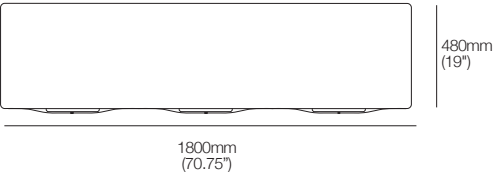

Dune Entertainment Unit

Dune Entertainment Unit

CATEGORY 2

Entertainment Unit

Top View

Front View

Side View

Effective April 2026. **TIP-OVER WARNING:** To help prevent TIP-OVER incidents, it is **STRONGLY RECOMMENDED** this product be **SECURELY ANCHORED** to a wall, and televisions and large objects be **ALWAYS SECURELY ANCHORED** if placed on furniture. For more information on TIP-OVER prevention visit: kingliving.com. King Living has a policy of continuous improvement, changes to products and specifications may be made without prior notice. Images and drawings are representative of design only. Accessories not included unless stated.