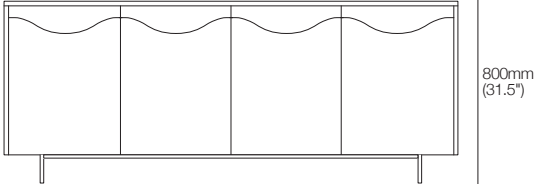

K I N G

DT2026014-ANZ-ASIA-NA-UK-V1

kingliving.com

Dune

Dune 4-Door Sideboard

Dune 4-Door Sideboard

4-Door Sideboard

Top View

Front View

Side View

Effective April 2026. **⚠ TIP-OVER WARNING:** To help prevent TIP-OVER incidents, it is **STRONGLY RECOMMENDED** this product be **SECURELY ANCHORED** to a wall. **NEVER Put a TV on this Furniture.** For more information on TIP-OVER prevention visit: kingliving.com. King Living has a policy of continuous improvement, changes to products and specifications may be made without prior notice. Images and drawings are representative of design only. Accessories not included unless stated.

Dune Entertainment Unit

Dune Entertainment Unit

CATEGORY 2

Entertainment Unit

Top View

Front View

Side View

Effective April 2026. **TIP-OVER WARNING:** To help prevent TIP-OVER incidents, it is **STRONGLY RECOMMENDED** this product be **SECURELY ANCHORED** to a wall, and televisions and large objects be **ALWAYS SECURELY ANCHORED** if placed on furniture. For more information on TIP-OVER prevention visit: kingliving.com. King Living has a policy of continuous improvement, changes to products and specifications may be made without prior notice. Images and drawings are representative of design only. Accessories not included unless stated.