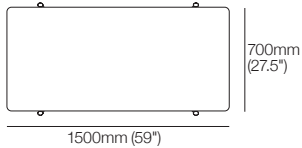

Standard Legs, Slim Wide Drawer

Desk (Standard or Select)

Top View

Desk Select

Powered Legs, Slim Wide Drawer

End View

Side View

Desk Compact Standard

End View

Side View

Occasional Table RND 650

Ø 650mm
(25.5")

452mm
(17.75")

Occasional Table RND 900

Ø 900mm
(35.5")

352mm
(14")