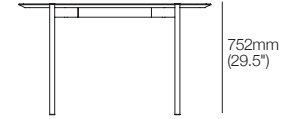

Eto Collection

Desks | Consoles | Occasional Tables

Console Standard
Standard Legs, Slim Wide Drawer

CATEGORY 3

Console Select
Powered Legs, Slim Wide Drawer

CATEGORY 3

Console (Standard or Select)

Top View

End View

Side View

Occasional Table RND 650

Ø 650mm
(25.5")

452mm
(17.75")

Occasional Table RND 900

Ø 900mm
(35.5")

352mm
(14")