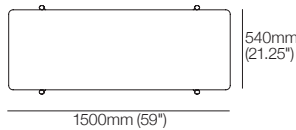

Eto Collection

Desks | Consoles | Occasional Tables

Desk Standard

Standard Legs, Slim Wide Drawer

Desk (Standard or Select)

Top View

Desk Select

Powered Legs, Slim Wide Drawer

End View

Side View

Desk Compact Standard

Standard Legs, Slim Wide Drawer

Desk Compact Select

Powered Legs, Slim Wide Drawer

Desk Compact (Standard or Select)

Top View

End View

Side View

Effective May 2025. **TIP-OVER WARNING:** To help prevent TIP-OVER incidents, it is **STRONGLY RECOMMENDED** this product be **SECURELY ANCHORED** to a wall. For more information on TIP-OVER prevention visit: kingliving.com. Finishes: Tables: Frames: Anthracite. Tops: Selected King Living timber finishes or marble. Desks & Consoles: Frames: Anthracite. Tops: Selected King Living timber finishes. Powered Legs: compatible with King Living SMART Pocket Accessories. King Living has a policy of continuous improvement, changes to products and specifications may be made without prior notice. Images and drawings are representative of design only. Accessories not included. Cover Image: Eto Compact Desk Select with Accessory Light – shown without power source.