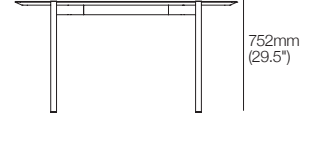

Standard Legs, Slim Wide Drawer

Desk Compact Select

Powered Legs, Slim Wide Drawer

Desk Compact (Standard or Select)

Top View

End View

Side View

Effective May 2025. **TIP-OVER WARNING:** To help prevent TIP-OVER incidents, it is **STRONGLY RECOMMENDED** this product be **SECURELY ANCHORED** to a wall. For more information on TIP-OVER prevention visit: kingliving.com. Finishes: Tables: Frames: Anthracite. Tops: Selected King Living timber finishes or marble. Desks & Consoles: Frames: Anthracite. Tops: Selected King Living timber finishes. Powered Legs: compatible with King Living SMART Pocket Accessories. King Living has a policy of continuous improvement, changes to products and specifications may be made without prior notice. Images and drawings are representative of design only. Accessories not included. Cover Image: Eto Compact Desk Select with Accessory Light – shown without power source.

End View

Side View

Occasional Table RND 650

Ø 650mm
(25.5")

452mm
(17.75")

Occasional Table RND 900

Ø 900mm
(35.5")

352mm
(14")