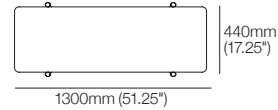

End View

Side View

Occasional Table RND 650

Ø 650mm
(25.5")

452mm
(17.75")

Occasional Table RND 900

Ø 900mm
(35.5")

352mm
(14")