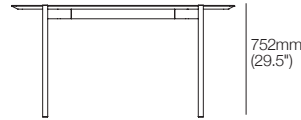

Standard Legs, Slim Wide Drawer

Desk (Standard or Select)

Top View

Desk Select

Powered Legs, Slim Wide Drawer

End View

Side View

Desk Compact Standard

Standard Legs, Slim Wide Drawer

Desk Compact Select

Powered Legs, Slim Wide Drawer

Desk Compact (Standard or Select)

Top View

End View

Side View

Effective May 2025. **TIP-OVER WARNING:** To help prevent TIP-OVER incidents, it is **STRONGLY RECOMMENDED** this product be **SECURELY ANCHORED** to a wall. For more information on TIP-OVER prevention visit: kingliving.com. Finishes: Tables: Frames: Anthracite. Tops: Selected King Living timber finishes or marble. Desks & Consoles: Frames: Anthracite. Tops: Selected King Living timber finishes. Powered Legs: compatible with King Living SMART Pocket Accessories. King Living has a policy of continuous improvement, changes to products and specifications may be made without prior notice. Images and drawings are representative of design only. Accessories not included. Cover Image: Eto Compact Desk Select with Accessory Light – shown without power source.

End View

Side View

Occasional Table RND 650

Ø 650mm
(25.5")

452mm
(17.75")

Occasional Table RND 900

Ø 900mm
(35.5")

352mm
(14")