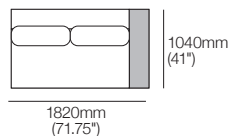

Canapé modulaire Jasper 2 places avec étagère en bois 1820mm W

Étagères : standard (incluses) ; ou Light-Charge avec éclairage intégré et recharge sans fil (vendues séparément)