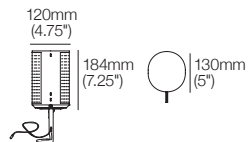

Support de haut-parleur Jasper SE

Compatible avec :
SONOS Era 100