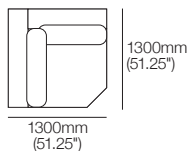

Coins et modules d'extrémité Jasper

Jasper peut être facilement reconfiguré pour s'adapter à votre style de vie et à votre espace.

Coin Jasper 1300mm W