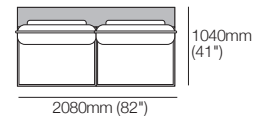

Jasper Coast Outdoor 3-Seater with Chaise – WeatherWeave
Package 1. Top View Configurations