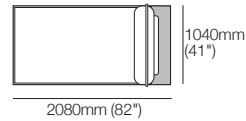

Jasper Coast Outdoor 3-Seater with Chaise – WeatherWeave
Package 1. Top View Configurations