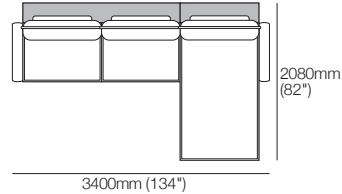

Coast Outdoor Sun Lounge – WeatherWeave
Top View | Side View

Jasper Coast Outdoor 3-Seater with Chaise – WeatherWeave
Package 1. Top View Configurations

Coast Outdoor Circle Sofa – WeatherWeave
Front View