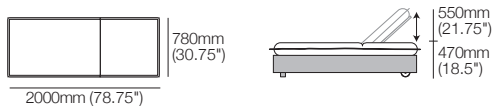

Coast Outdoor Sun Lounge – WeatherWeave
Top View | Side View