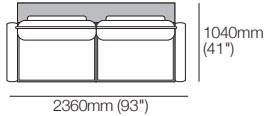

K I N G

DT2024197

kingliving.com

Jasper Coast Outdoor

Jasper Coast Outdoor

Jasper Coast Outdoor 2-Seater with Arms – WeatherWeave
Top View Configuration

Jasper Coast Outdoor Ottoman 104-104 – WeatherWeave

Jasper Coast Outdoor Ottoman 104-78 – WeatherWeave