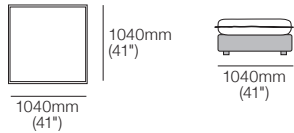

K I N G

DT2024197

kingliving.com

Jasper Coast Outdoor

Jasper Coast Outdoor

Jasper Coast Outdoor 2-Seater with Arms – WeatherWeave
Top View Configuration

Jasper Coast Outdoor Ottoman 104-104 – WeatherWeave

Jasper Coast Outdoor Ottoman 104-78 – WeatherWeave