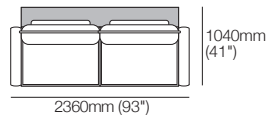

Jasper Coast Outdoor 3-Seater with Chaise – WeatherWeave
Package 1. Top View Configurations