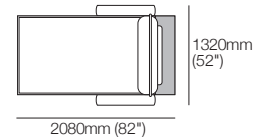

Coast Outdoor Sun Lounge – WeatherWeave
Top View | Side View

Jasper Coast Outdoor 3-Seater with Chaise – WeatherWeave
Package 1. Top View Configurations

Coast Outdoor Circle Sofa – WeatherWeave
Front View