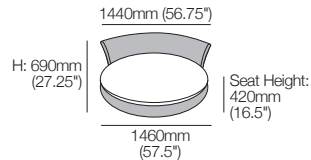

Coast Outdoor Sun Lounge – WeatherWeave
Top View | Side View

Jasper Coast Outdoor 3-Seater with Chaise – WeatherWeave
Package 1. Top View Configurations

Coast Outdoor Circle Sofa – WeatherWeave
Front View