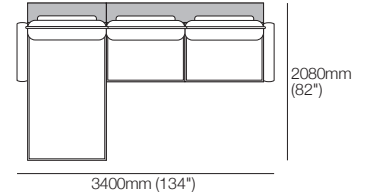

Jasper Coast Outdoor 3-Seater with Chaise – WeatherWeave
Package 1. Top View Configurations