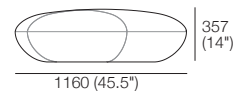

K I N G

DT202.1160.V1
kingliving.com

Lode Ottomans

Lode Indoor | Lode Outdoor Ottomans

Indoor: Lode Large
Stitching Detail

Front

Side

Outdoor: LodeO Large
Stitching Detail

Front

Side

Indoor: Lode Small
Stitching Detail

Front

Side

Outdoor: LodeO Small
Stitching Detail

Front

Side