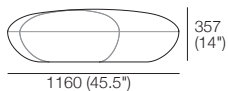

K I N G

DT202.1160.V1
kingliving.com

Lode Ottomans

Lode Indoor | Lode Outdoor Ottomans

Indoor: Lode Large
Stitching Detail

Front

Side

Outdoor: LodeO Large
Stitching Detail

Front

Side

Indoor: Lode Small
Stitching Detail

Front

Side

Outdoor: LodeO Small
Stitching Detail

Front

Side